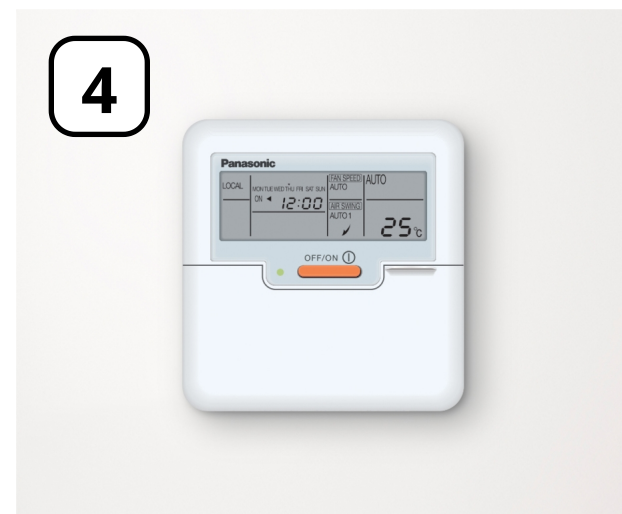

## Connectivity

Cloud adapter

CZ-CAPRA1

Individual control (VRF)

Individual control (RAC)