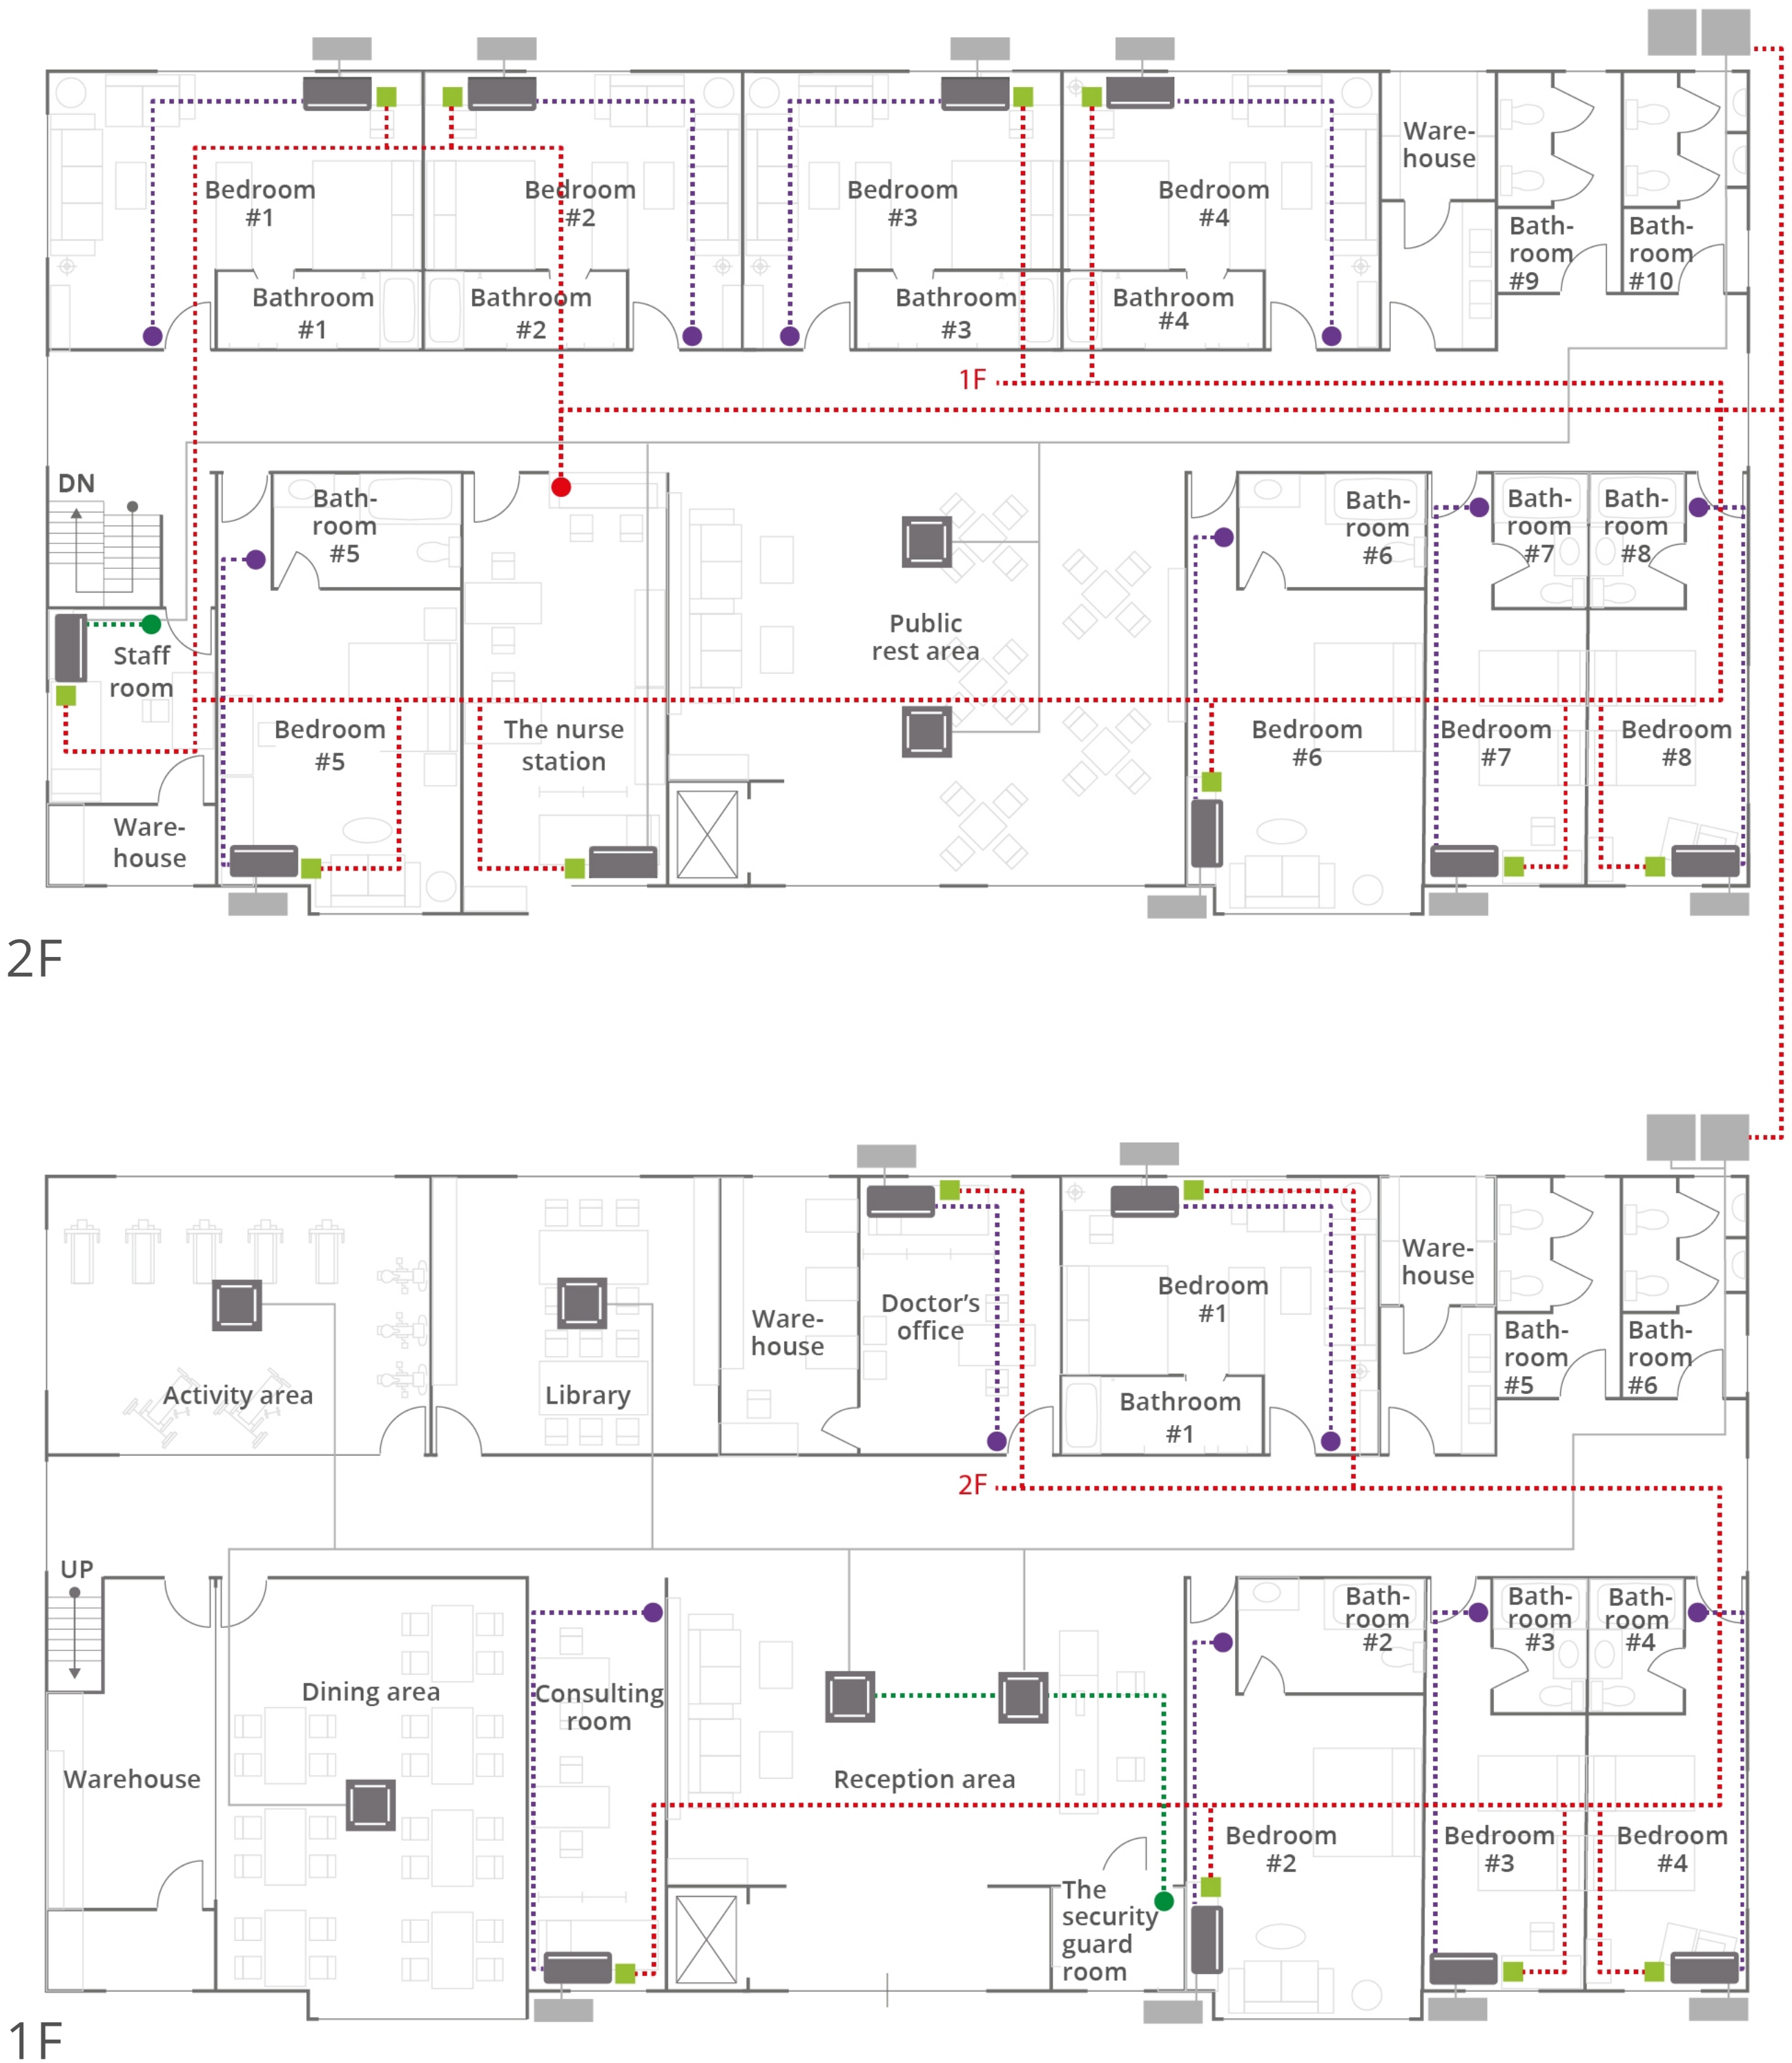

# Planning the best installation for your nursing home

## Connectivity

Cloud adapter

CZ-CAPRA1

Individual control (VRF)

Individual control (RAC)

## Focused Connectivity