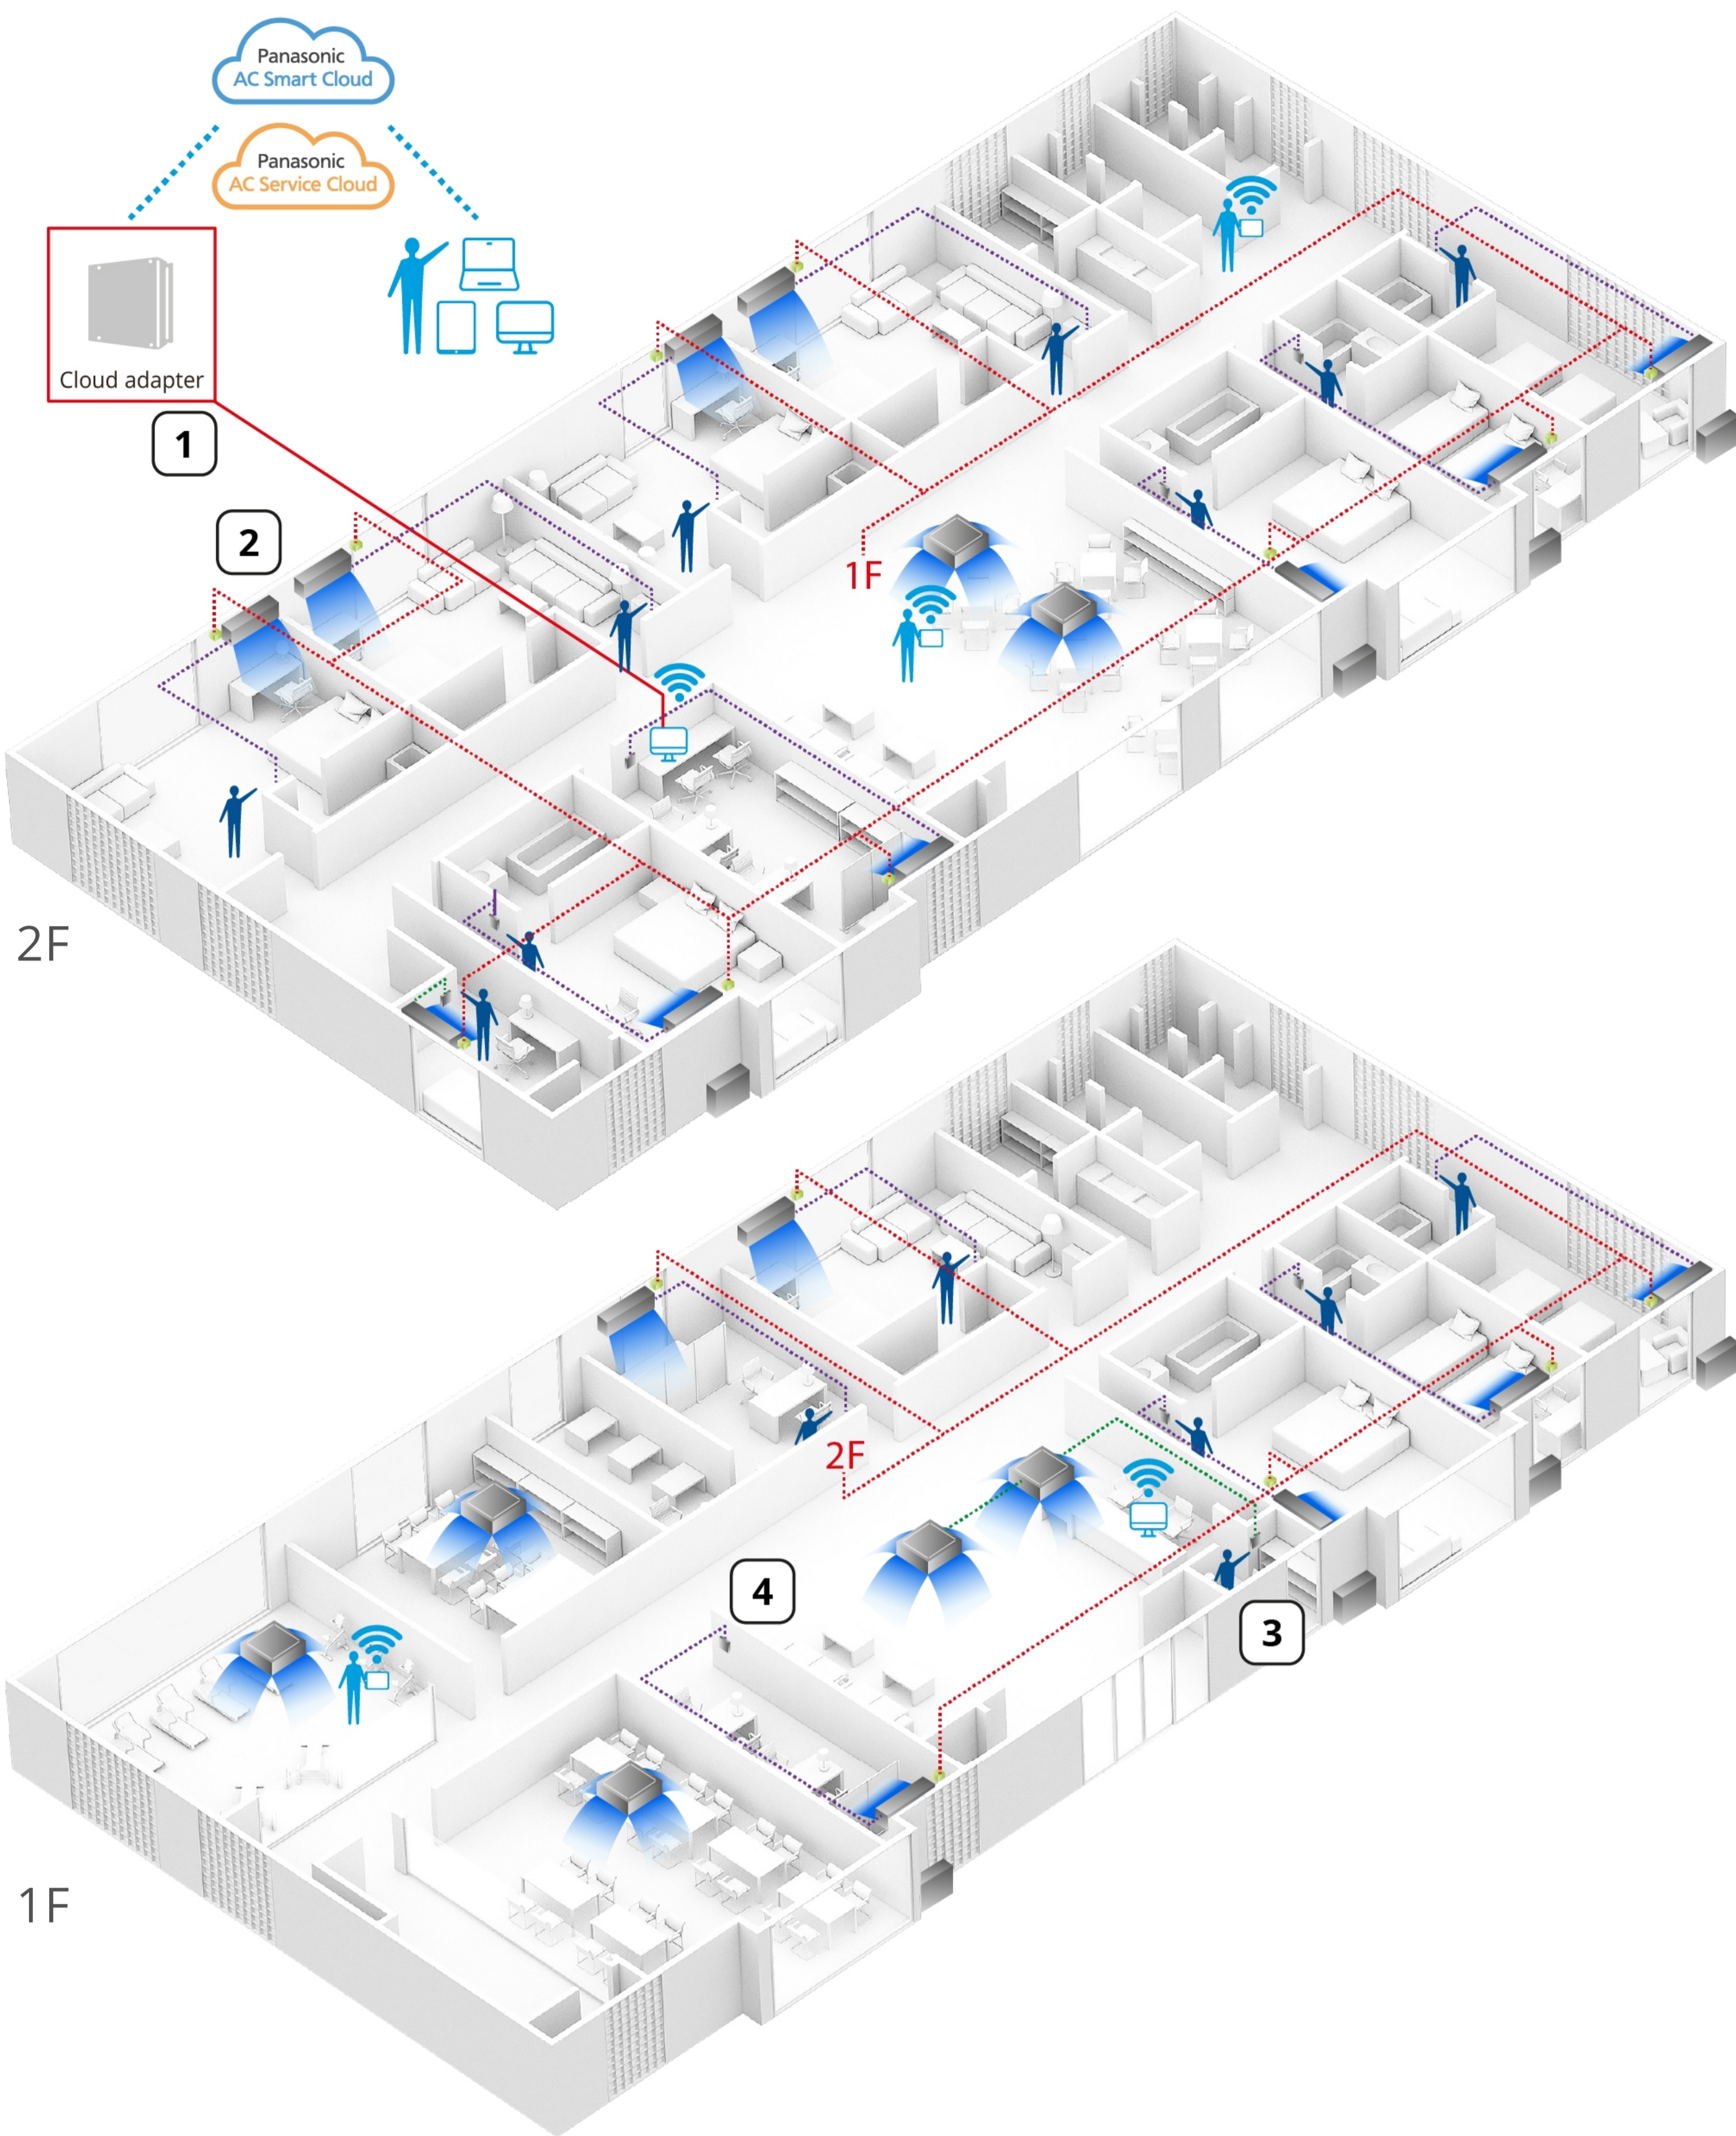

Connectivity focused plan

Connectivity

Cloud adapter

CZ-CAPRA1

Individual control (VRF)

Individual control (RAC)

Focused Connectivity

Performance score

- Bacteria and virus inhibition: ★★★★★
- Connectivity: ★★★★★
- Ease of installation: ★★★★★
- CO₂ concentration: ★★★★★
- Deodorisation: ★★★★★

Find out how we score the performance of our systems