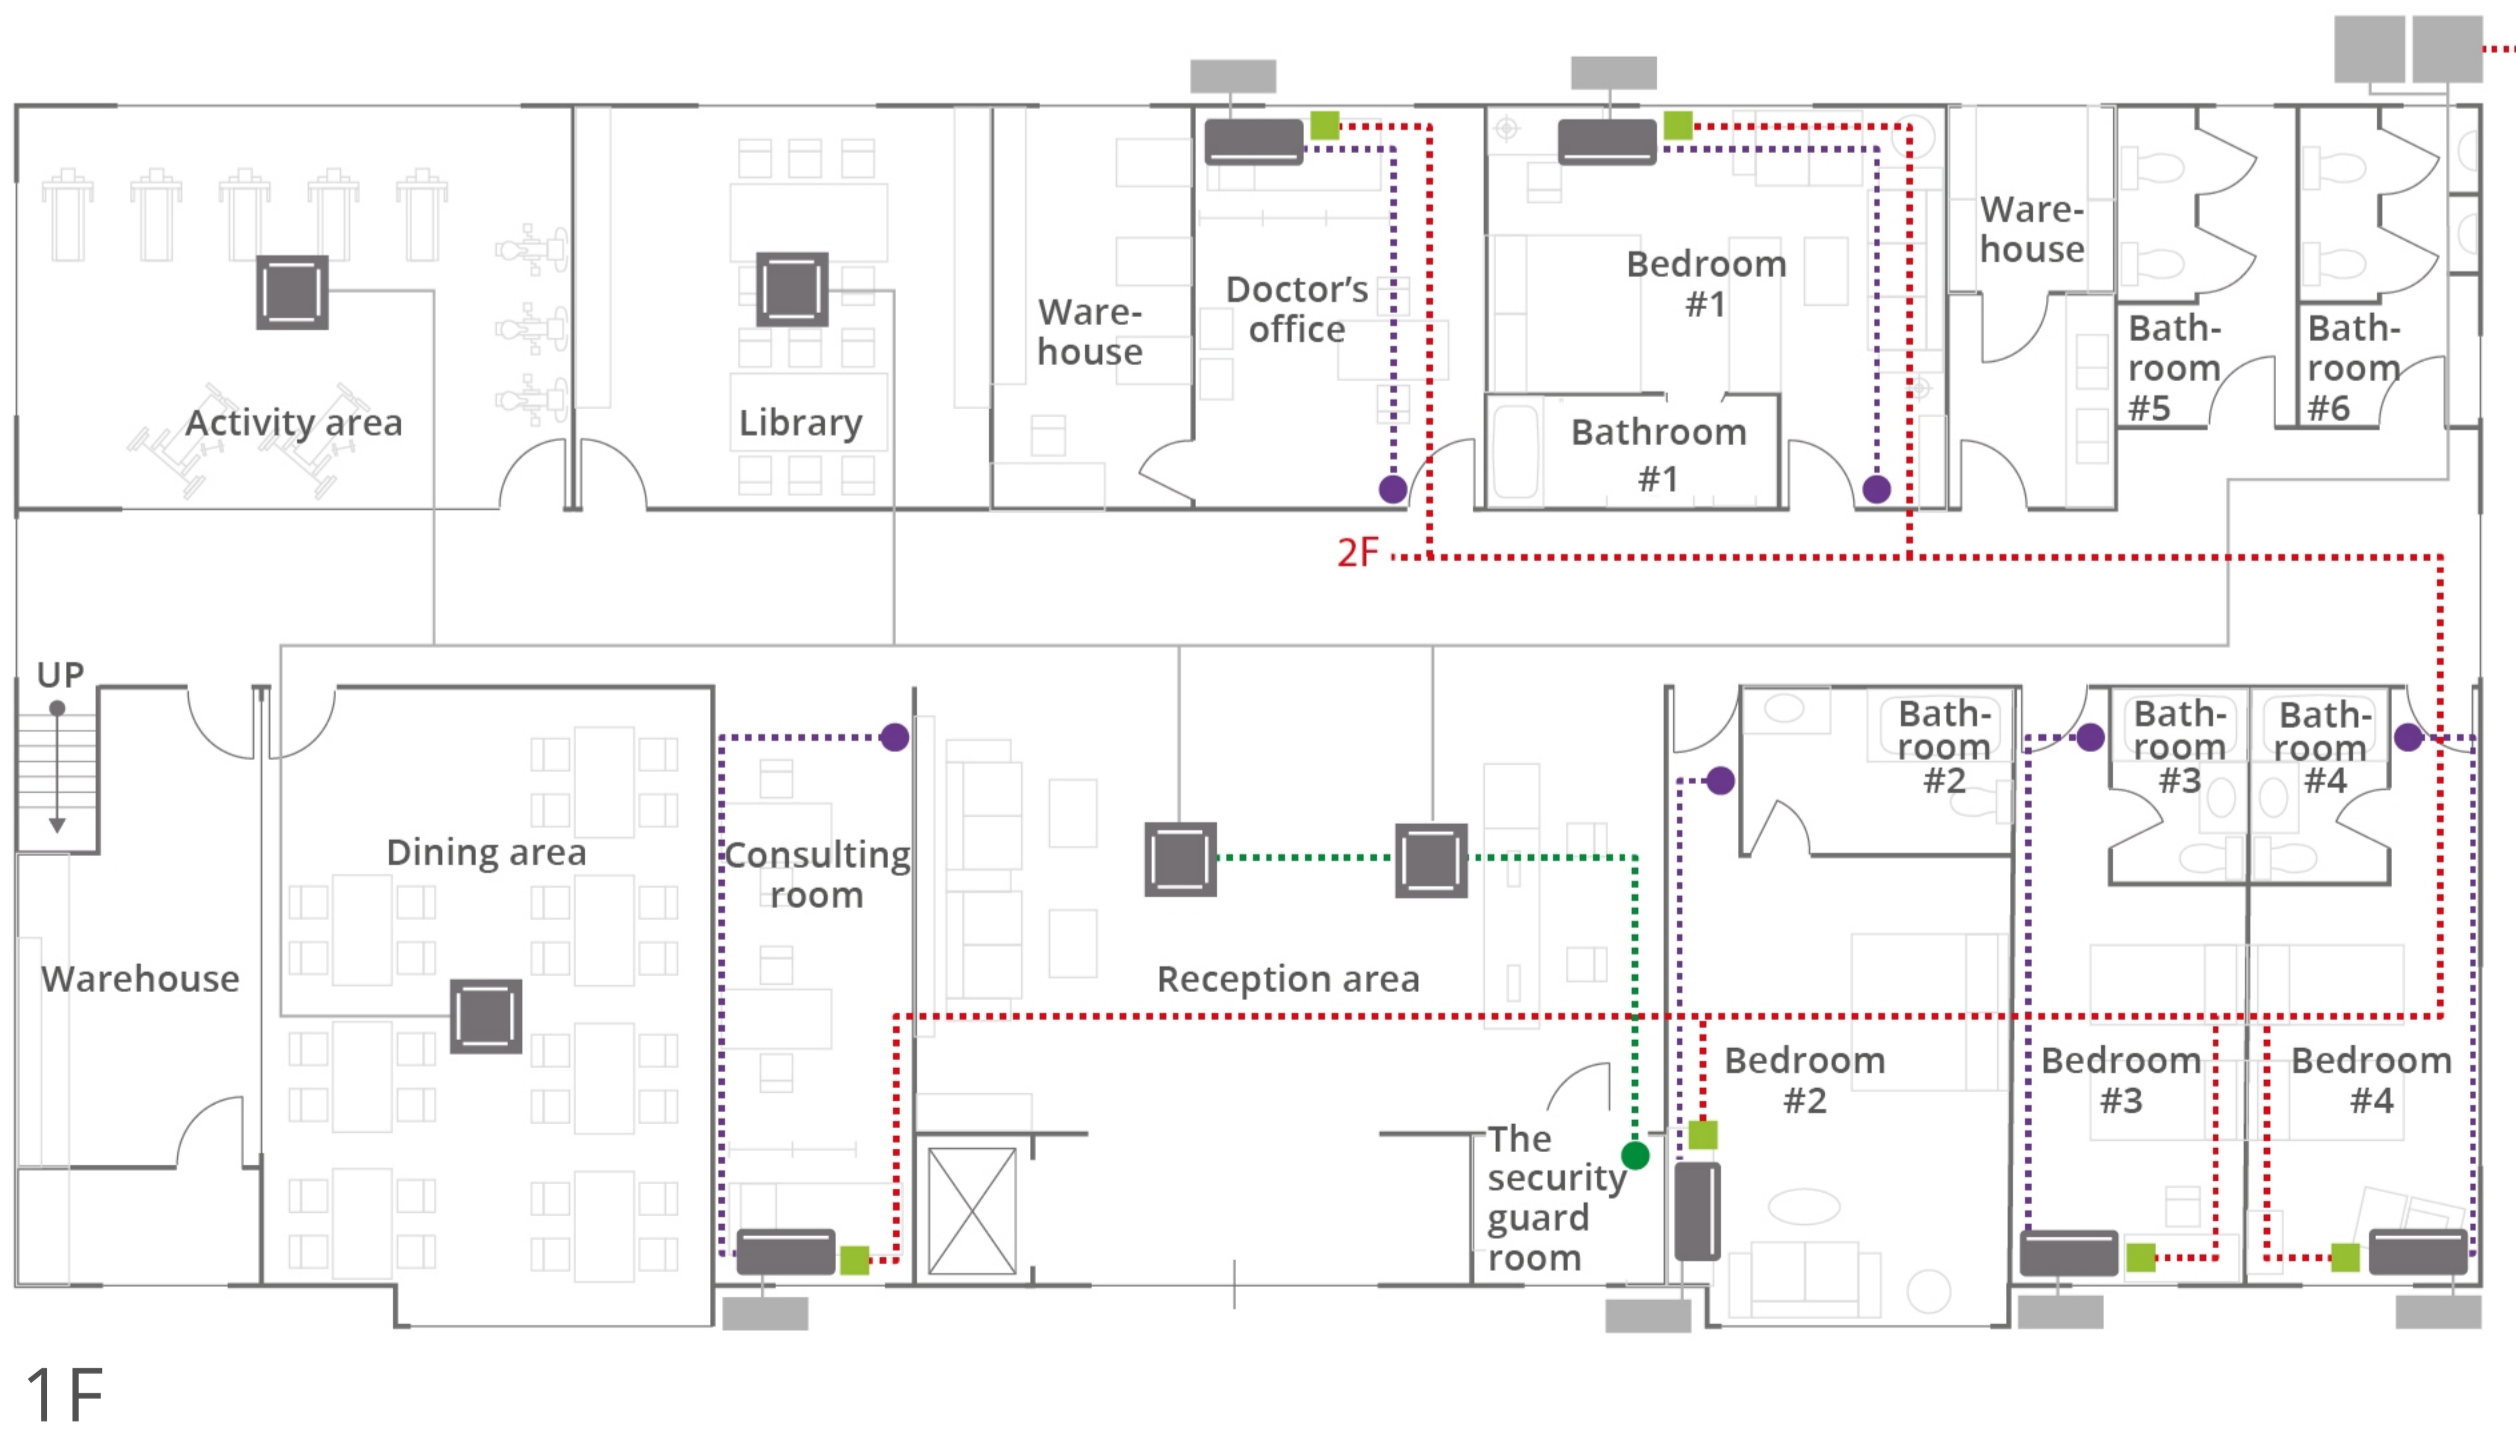

Connectivity focused plan

Connectivity

Cloud adapter

CZ-CAPRA1

Individual control (VRF)

Individual control (RAC)

Focused Connectivity

Performance score