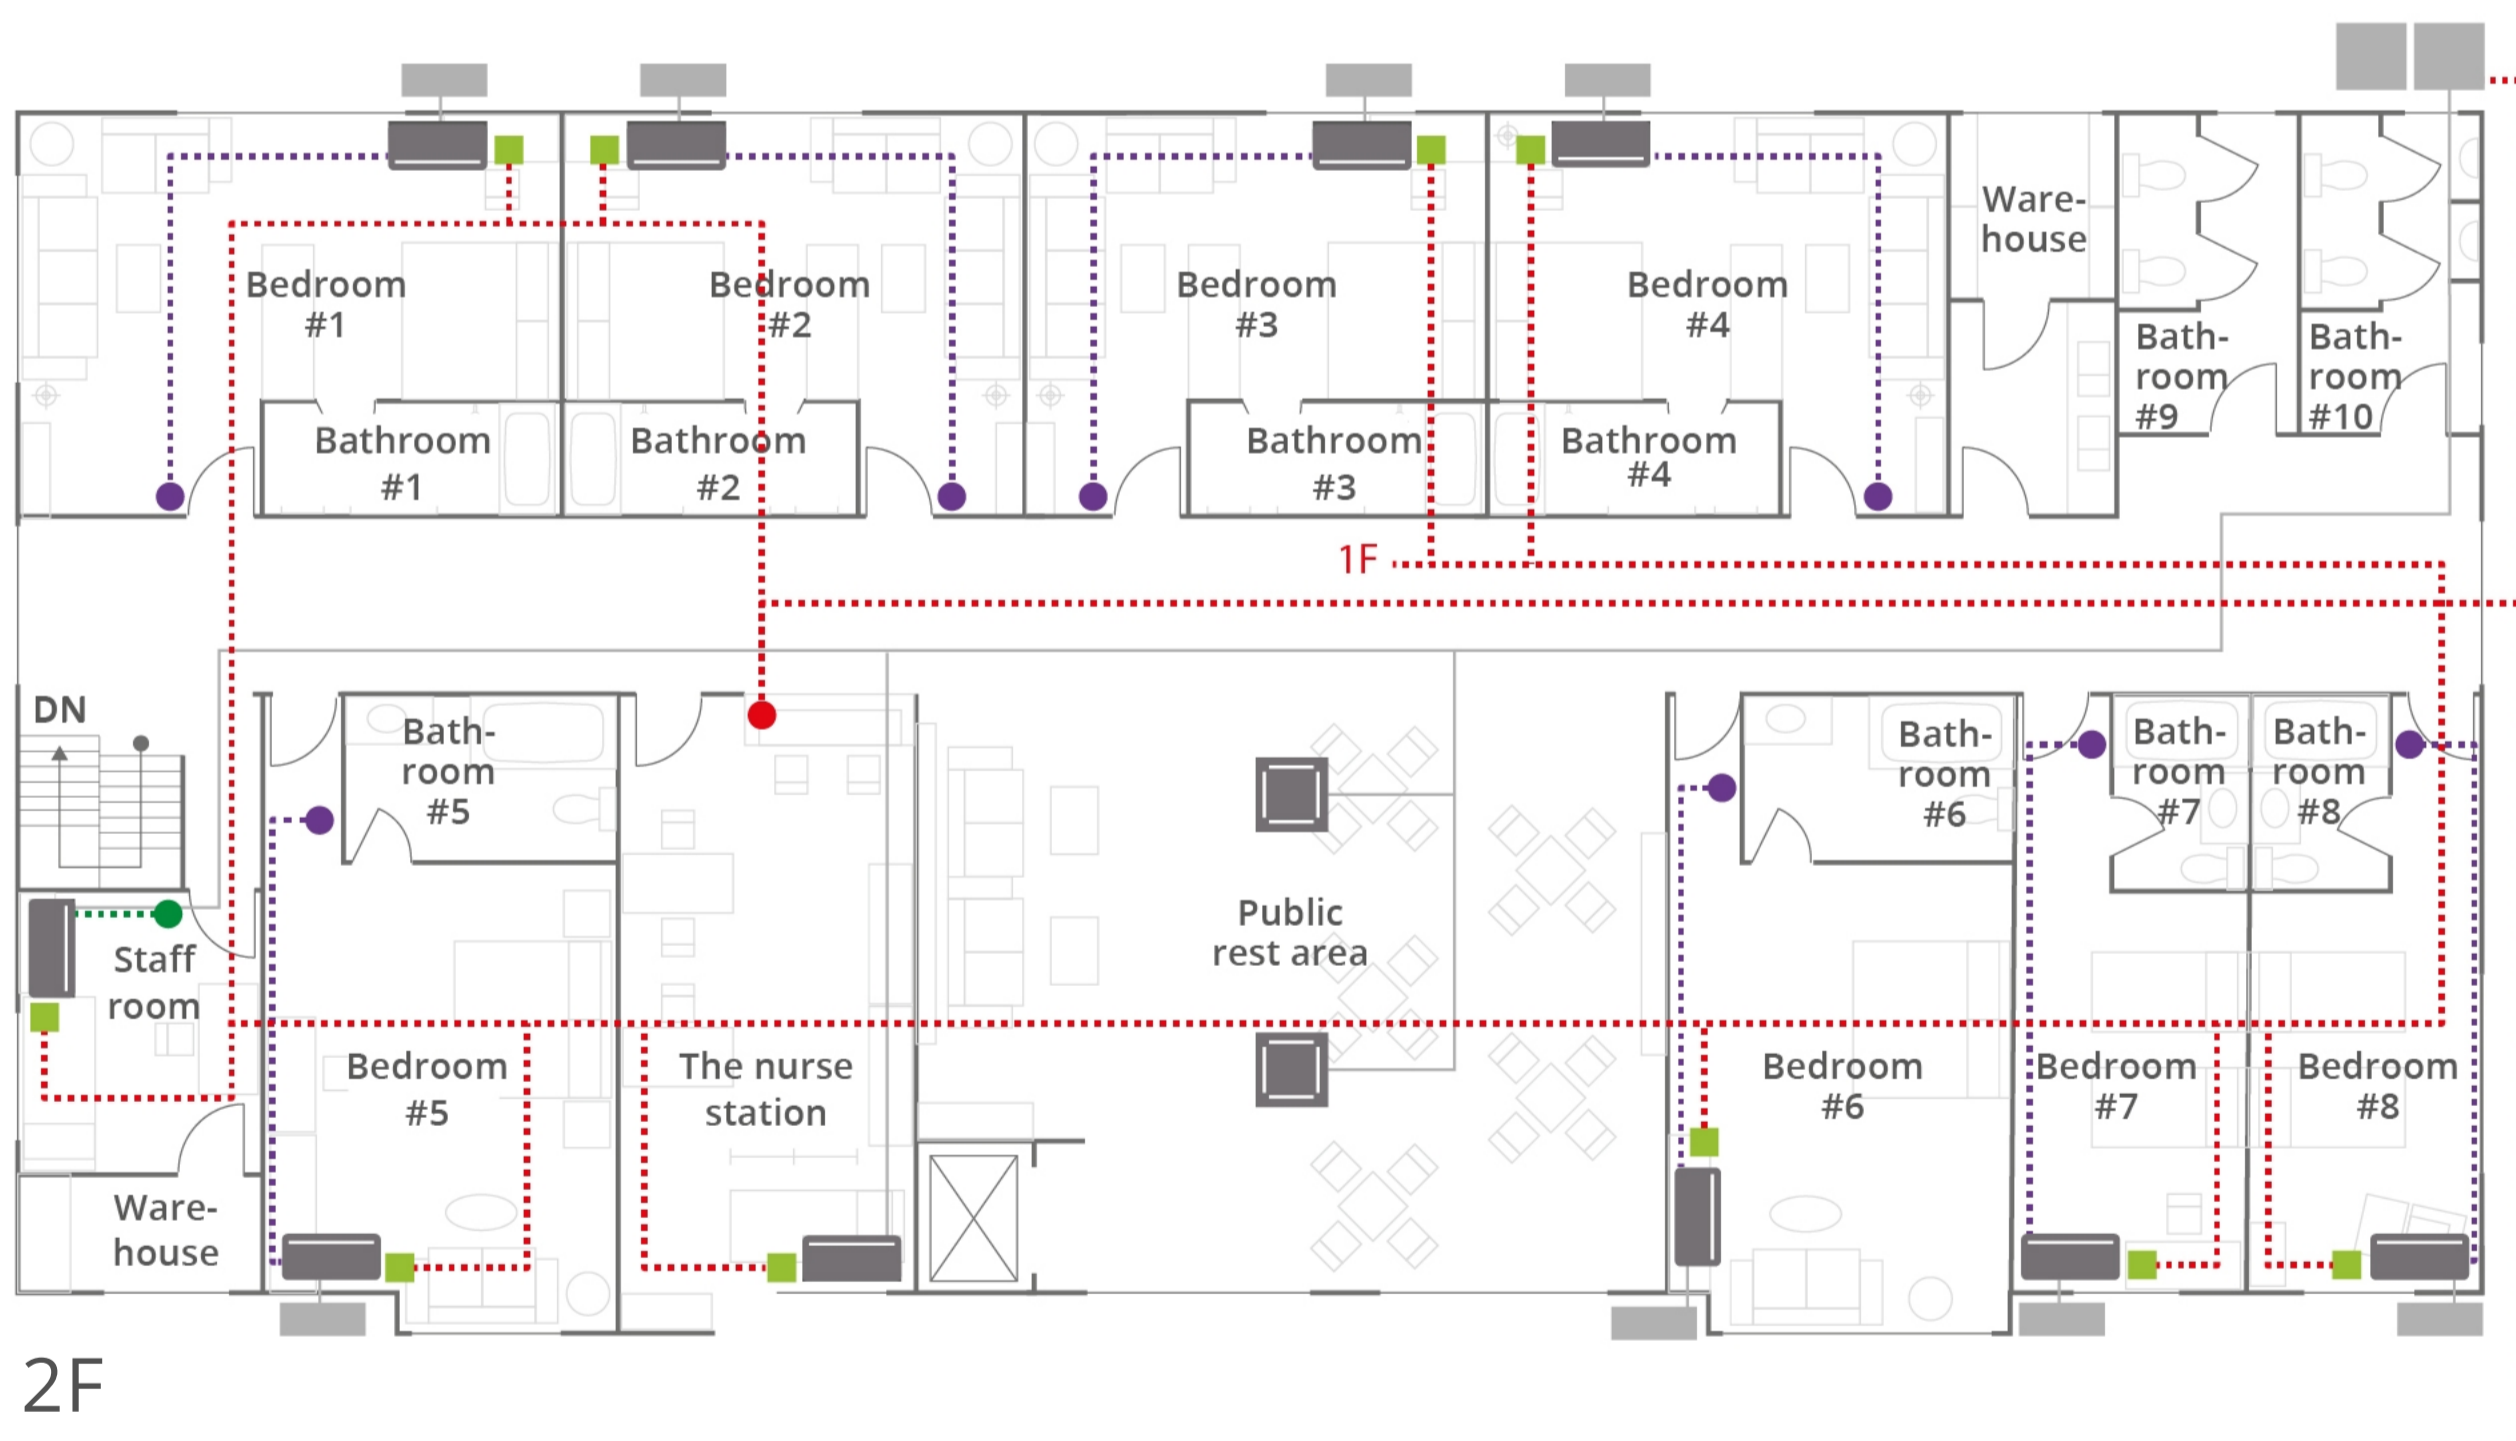

Connectivity focused plan

Connectivity

Cloud adapter

CZ-CAPRA1

Individual control (VRF)

Individual control (RAC)

Focused Connectivity

Performance score