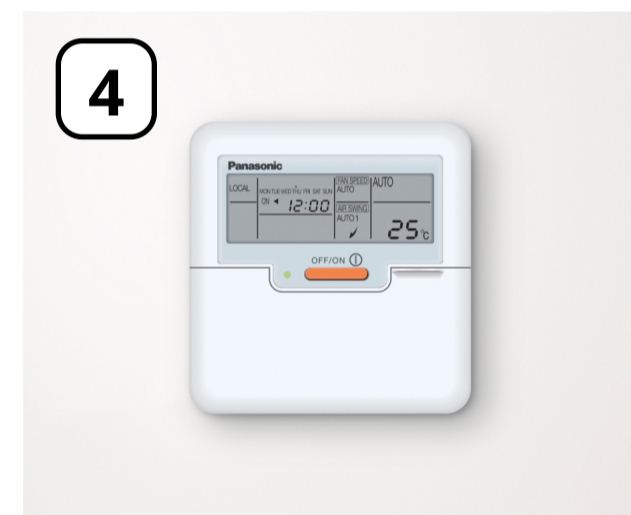

Connectivity focused plan

Connectivity

Cloud adapter

CZ-CAPRA1

Individual control (VRF)

Individual control (RAC)

Focused Connectivity

Performance score