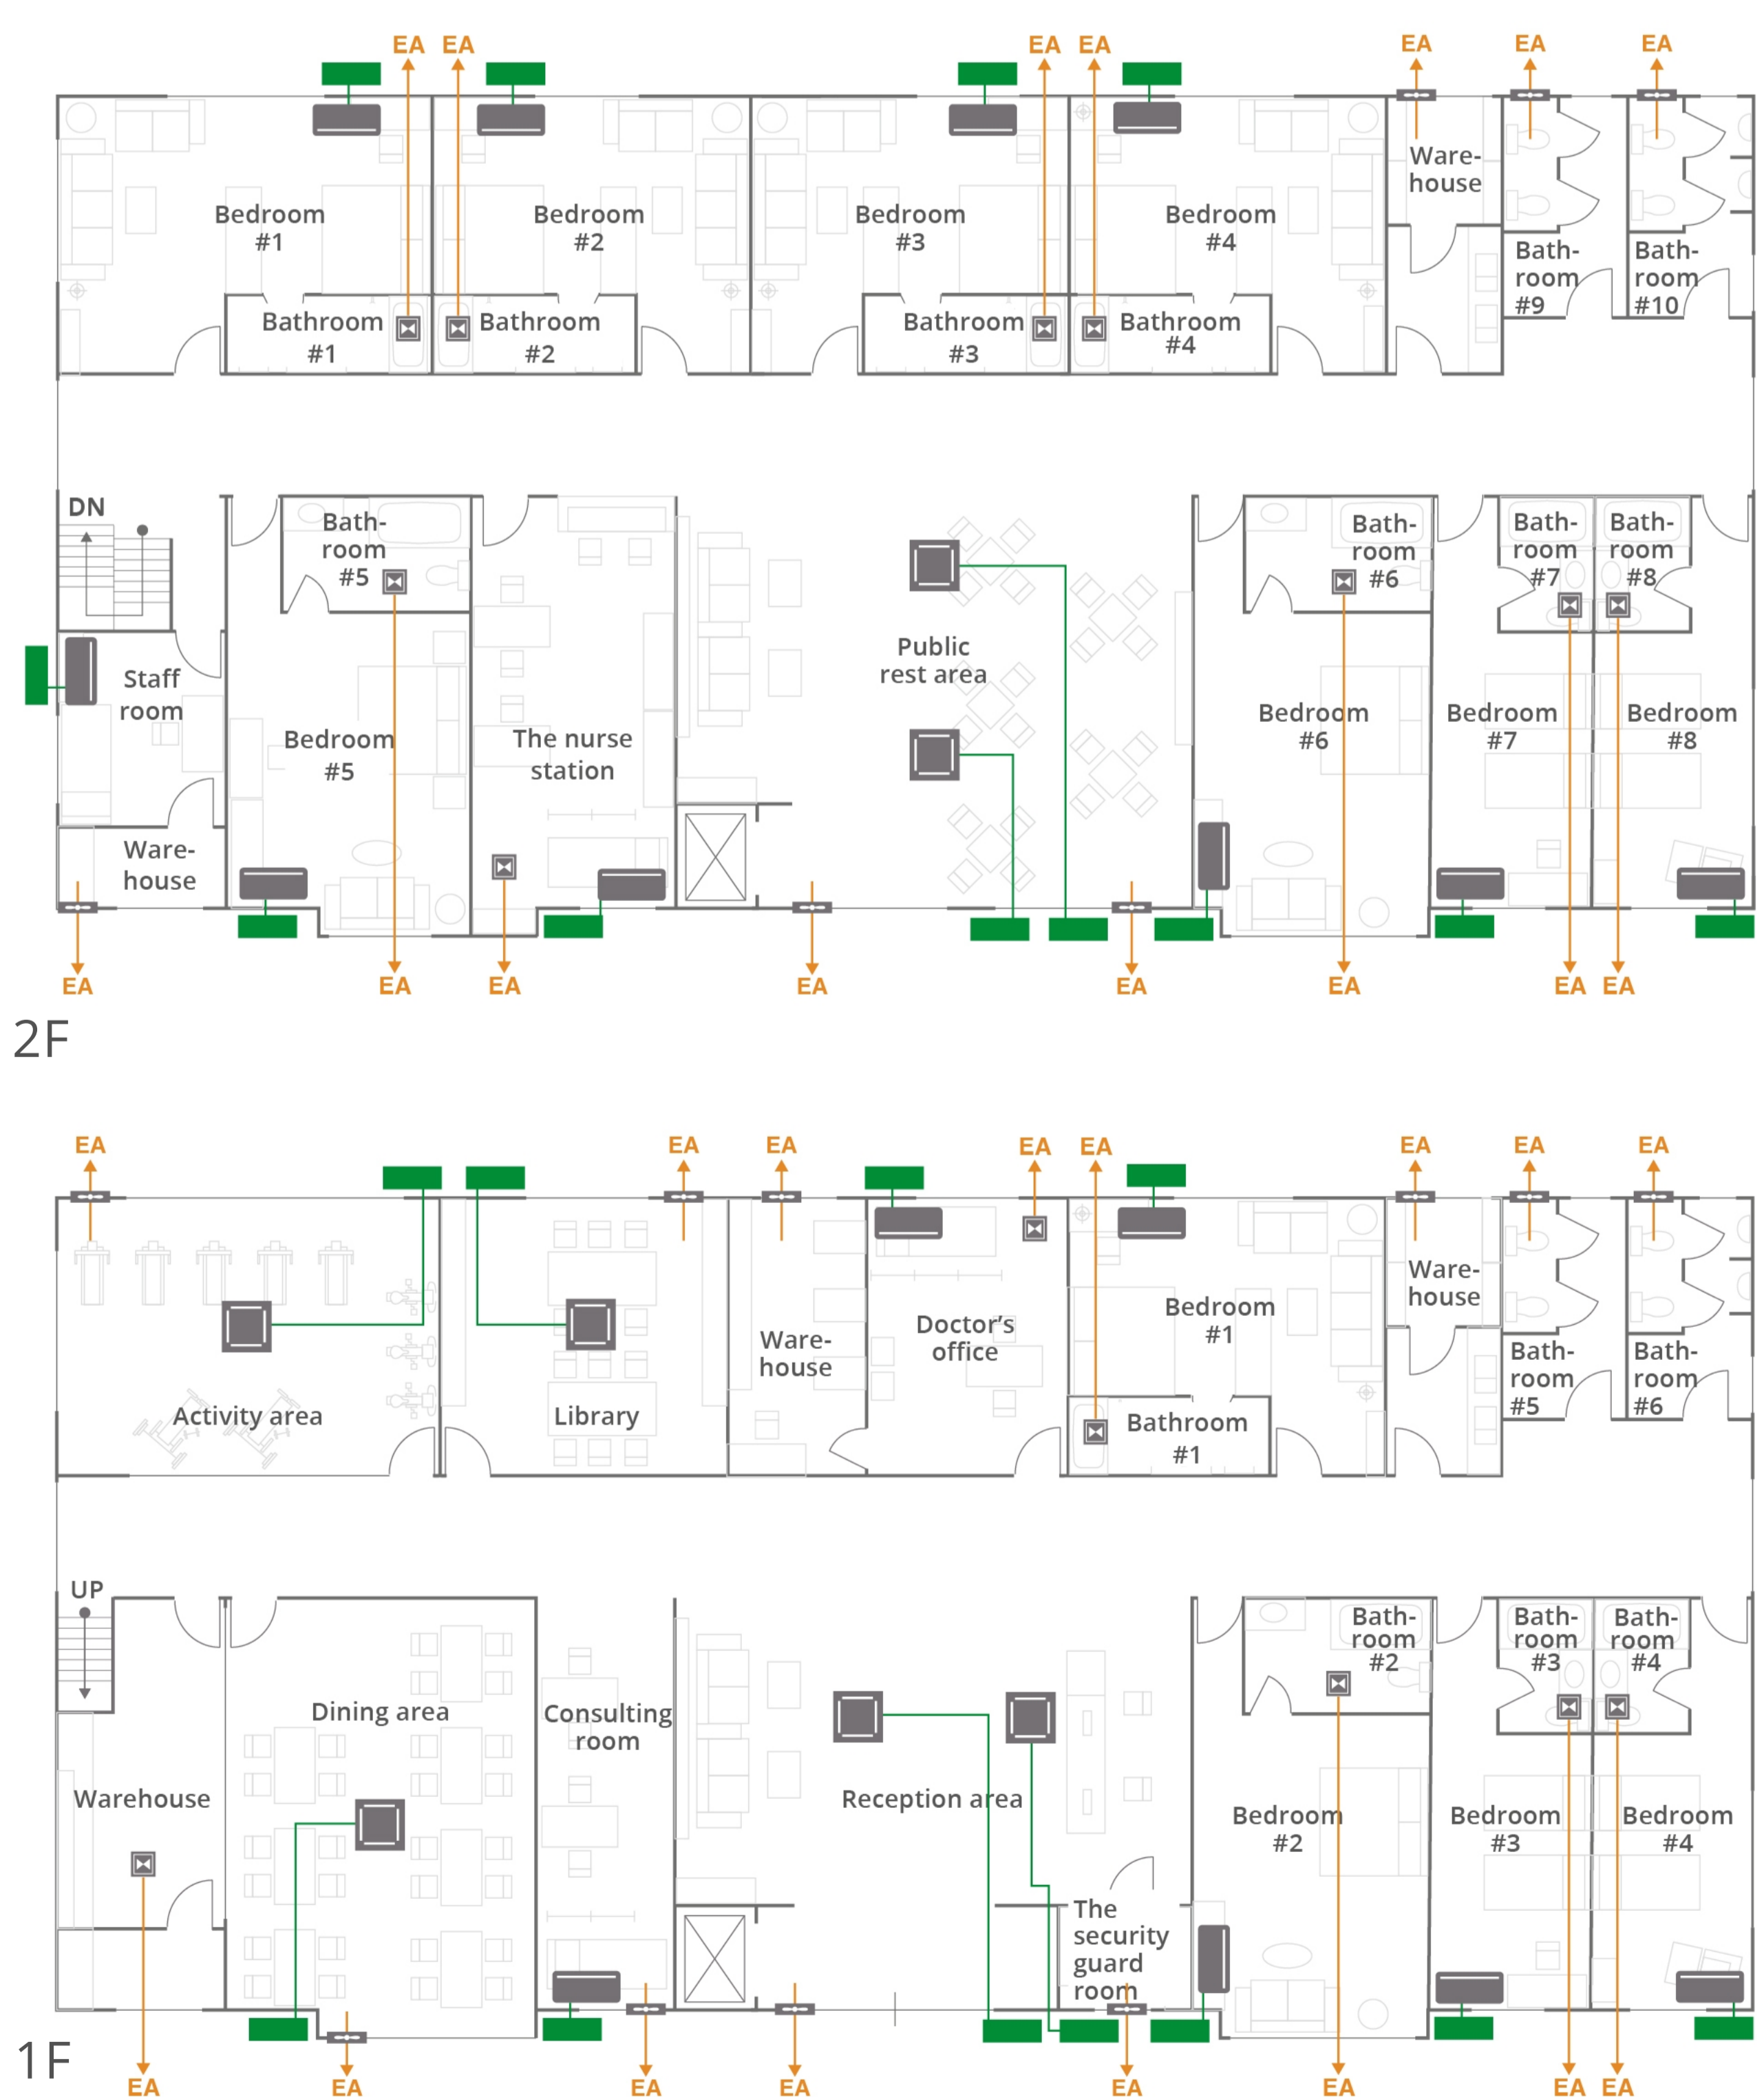

Air cleaning and connectivity standard plan

Air cleaning plan details (+)

Connectivity plan details (+)

4-way cassette

Wall-mounted

Ventilation fan

Wall-mounted Fan

Single-split Outdoor Unit(RAC)

Single-split Outdoor Unit(PAC)

Focused Ventilation and air conditioning

Performance score

- Bacteria and virus inhibition: ★★★★★
- Connectivity: ★★★★★
- Ease of installation: ★★★★★
- CO₂ concentration: ★★★★★
- Deodorisation: ★★★★★