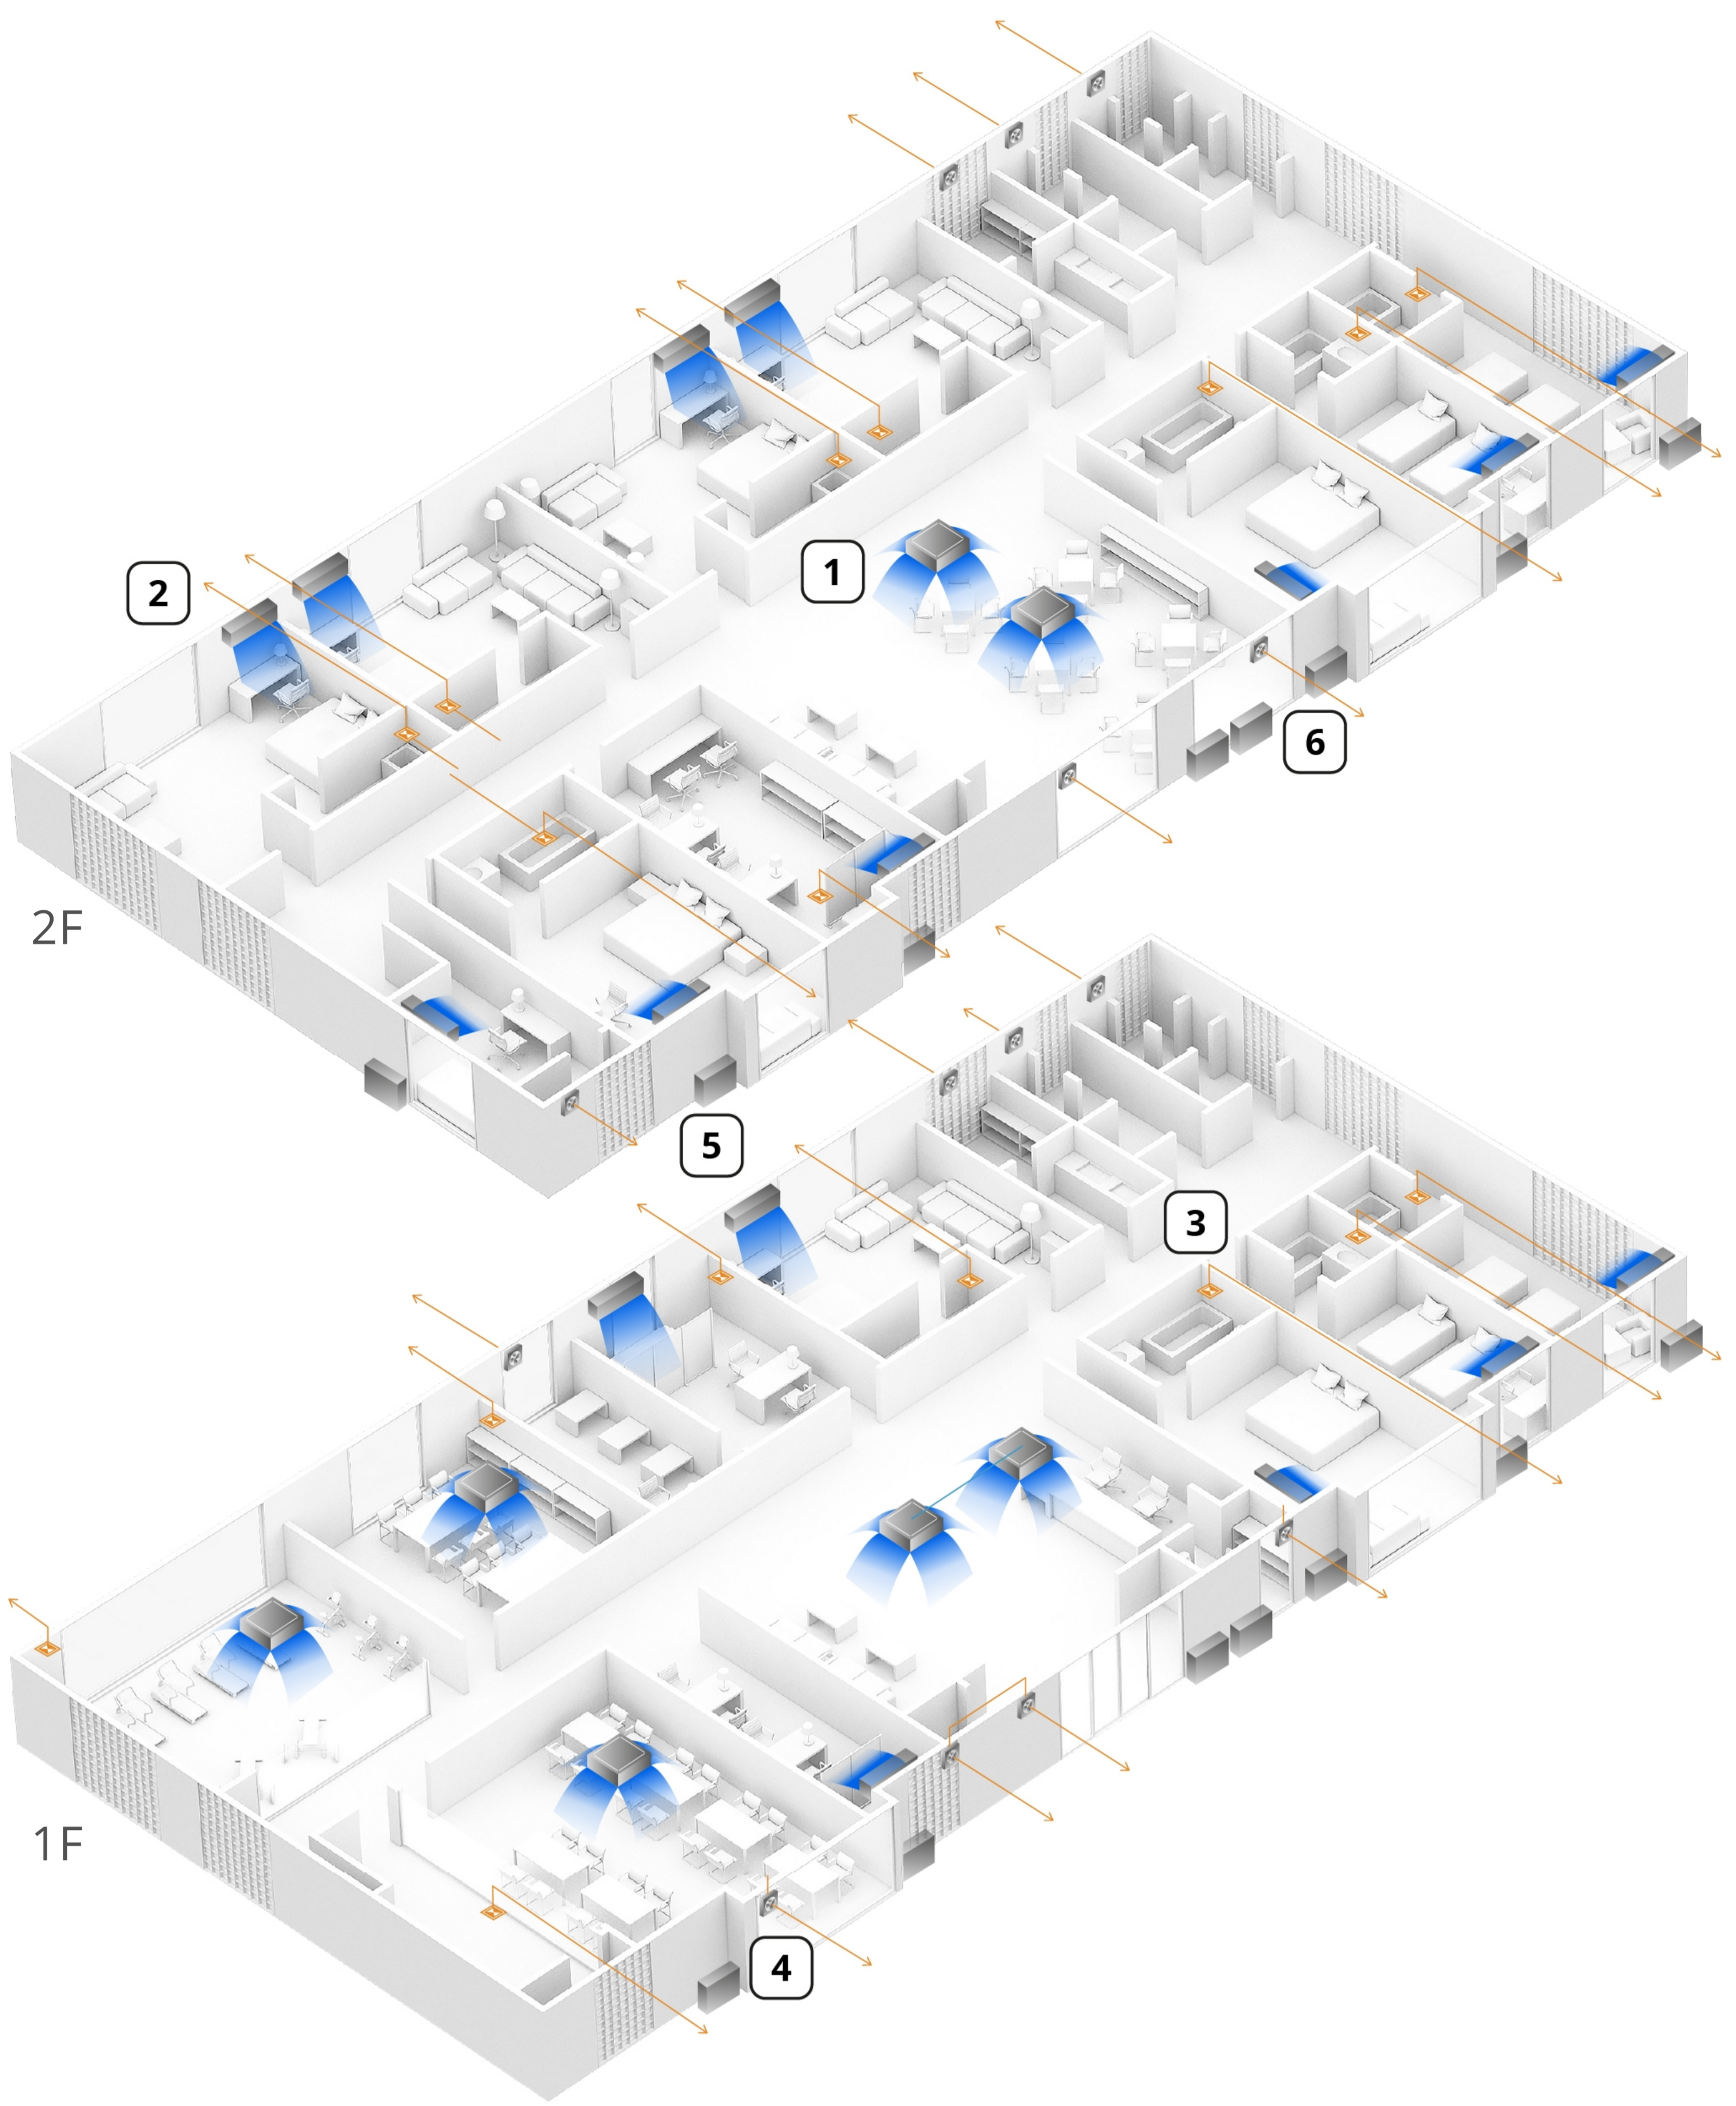

Air cleaning and connectivity standard plan

Air cleaning plan details (+)

Connectivity plan details (+)

4-way cassette

Wall-mounted

Ventilation fan

Wall-mounted Fan

Single-split Outdoor Unit(RAC)

Single-split Outdoor Unit(PAC)

Focused Ventilation and air conditioning

Performance score

- Bacteria and virus inhibition: ★★★★★
- Connectivity: ★★★★★
- Ease of installation: ★★★★★
- CO₂ concentration: ★★★★★
- Deodorisation: ★★★★★