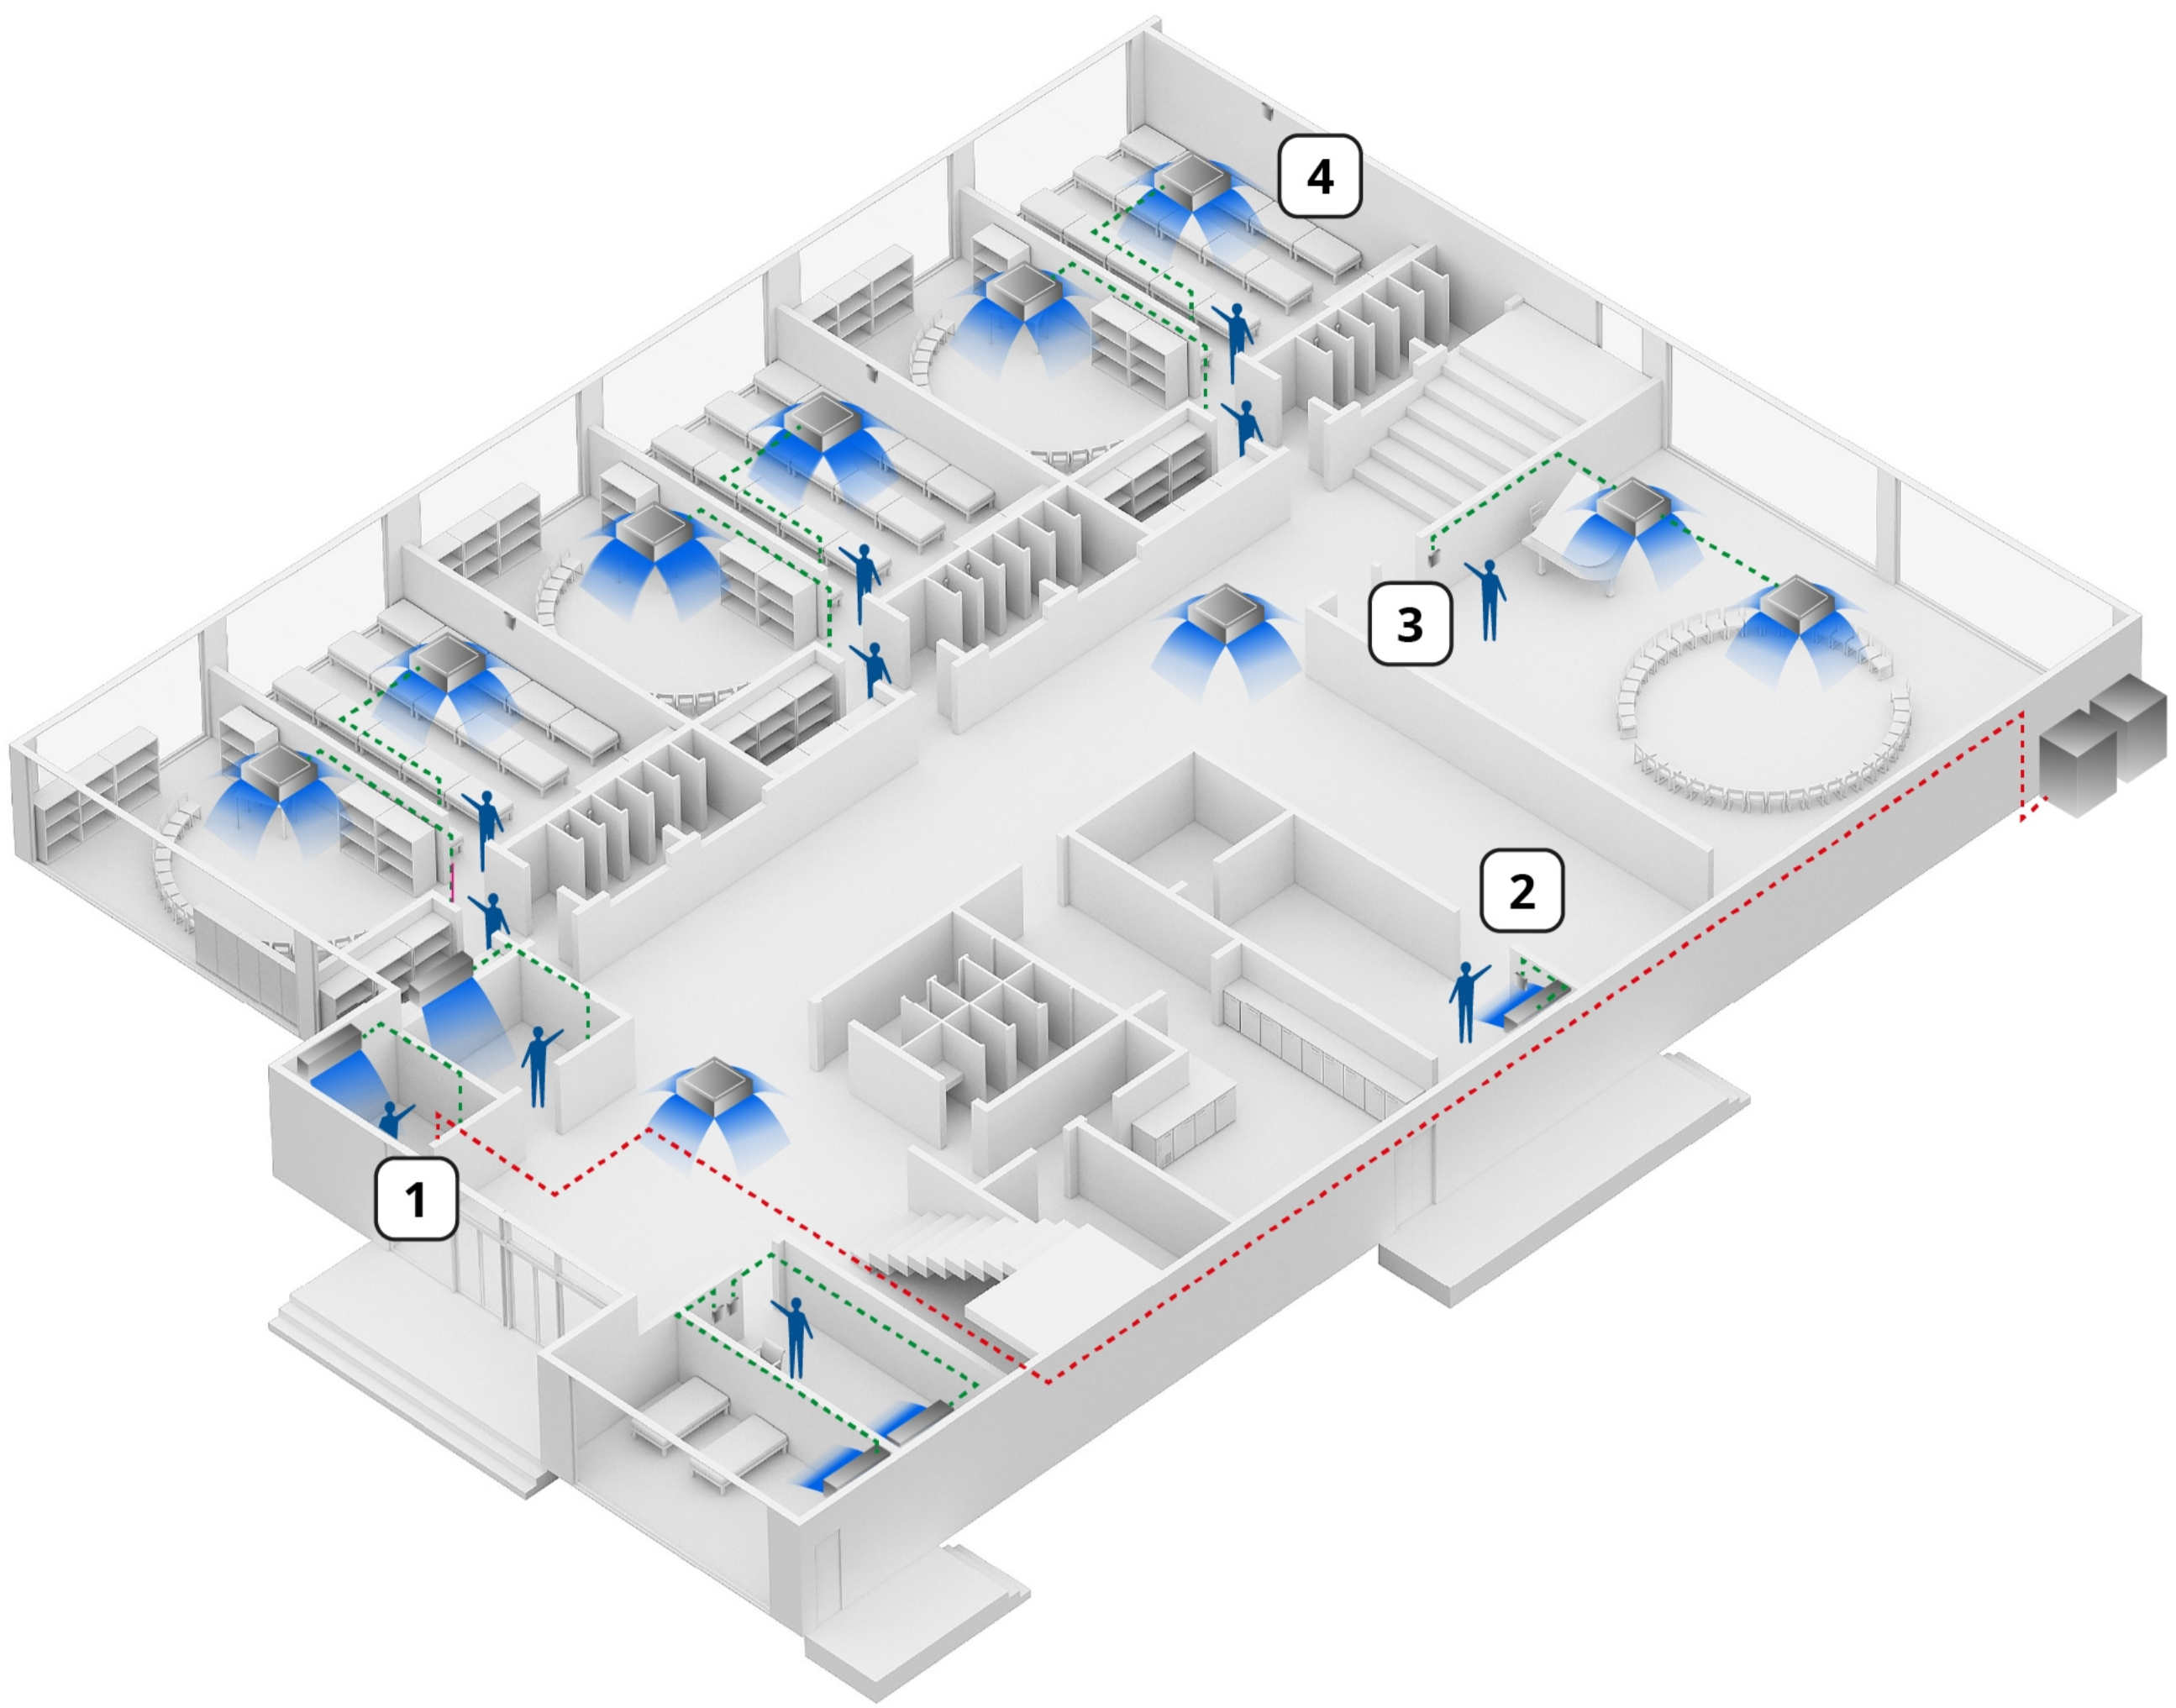

Planning the best installation for your pre-school

Connectivity

Centralised control

Individual control (VRF)

Individual control (VRF)

CO₂ sensor

Focused Connectivity

Performance score

- Bacteria and virus inhibition: ★★★★★★
- Connectivity: ★★★★★☆
- Ease of installation: ★★★★★★
- CO₂ concentration: ★★★★★★
- Deodorisation: ★★★★★★

[Find out how we score the performance of our systems](#)