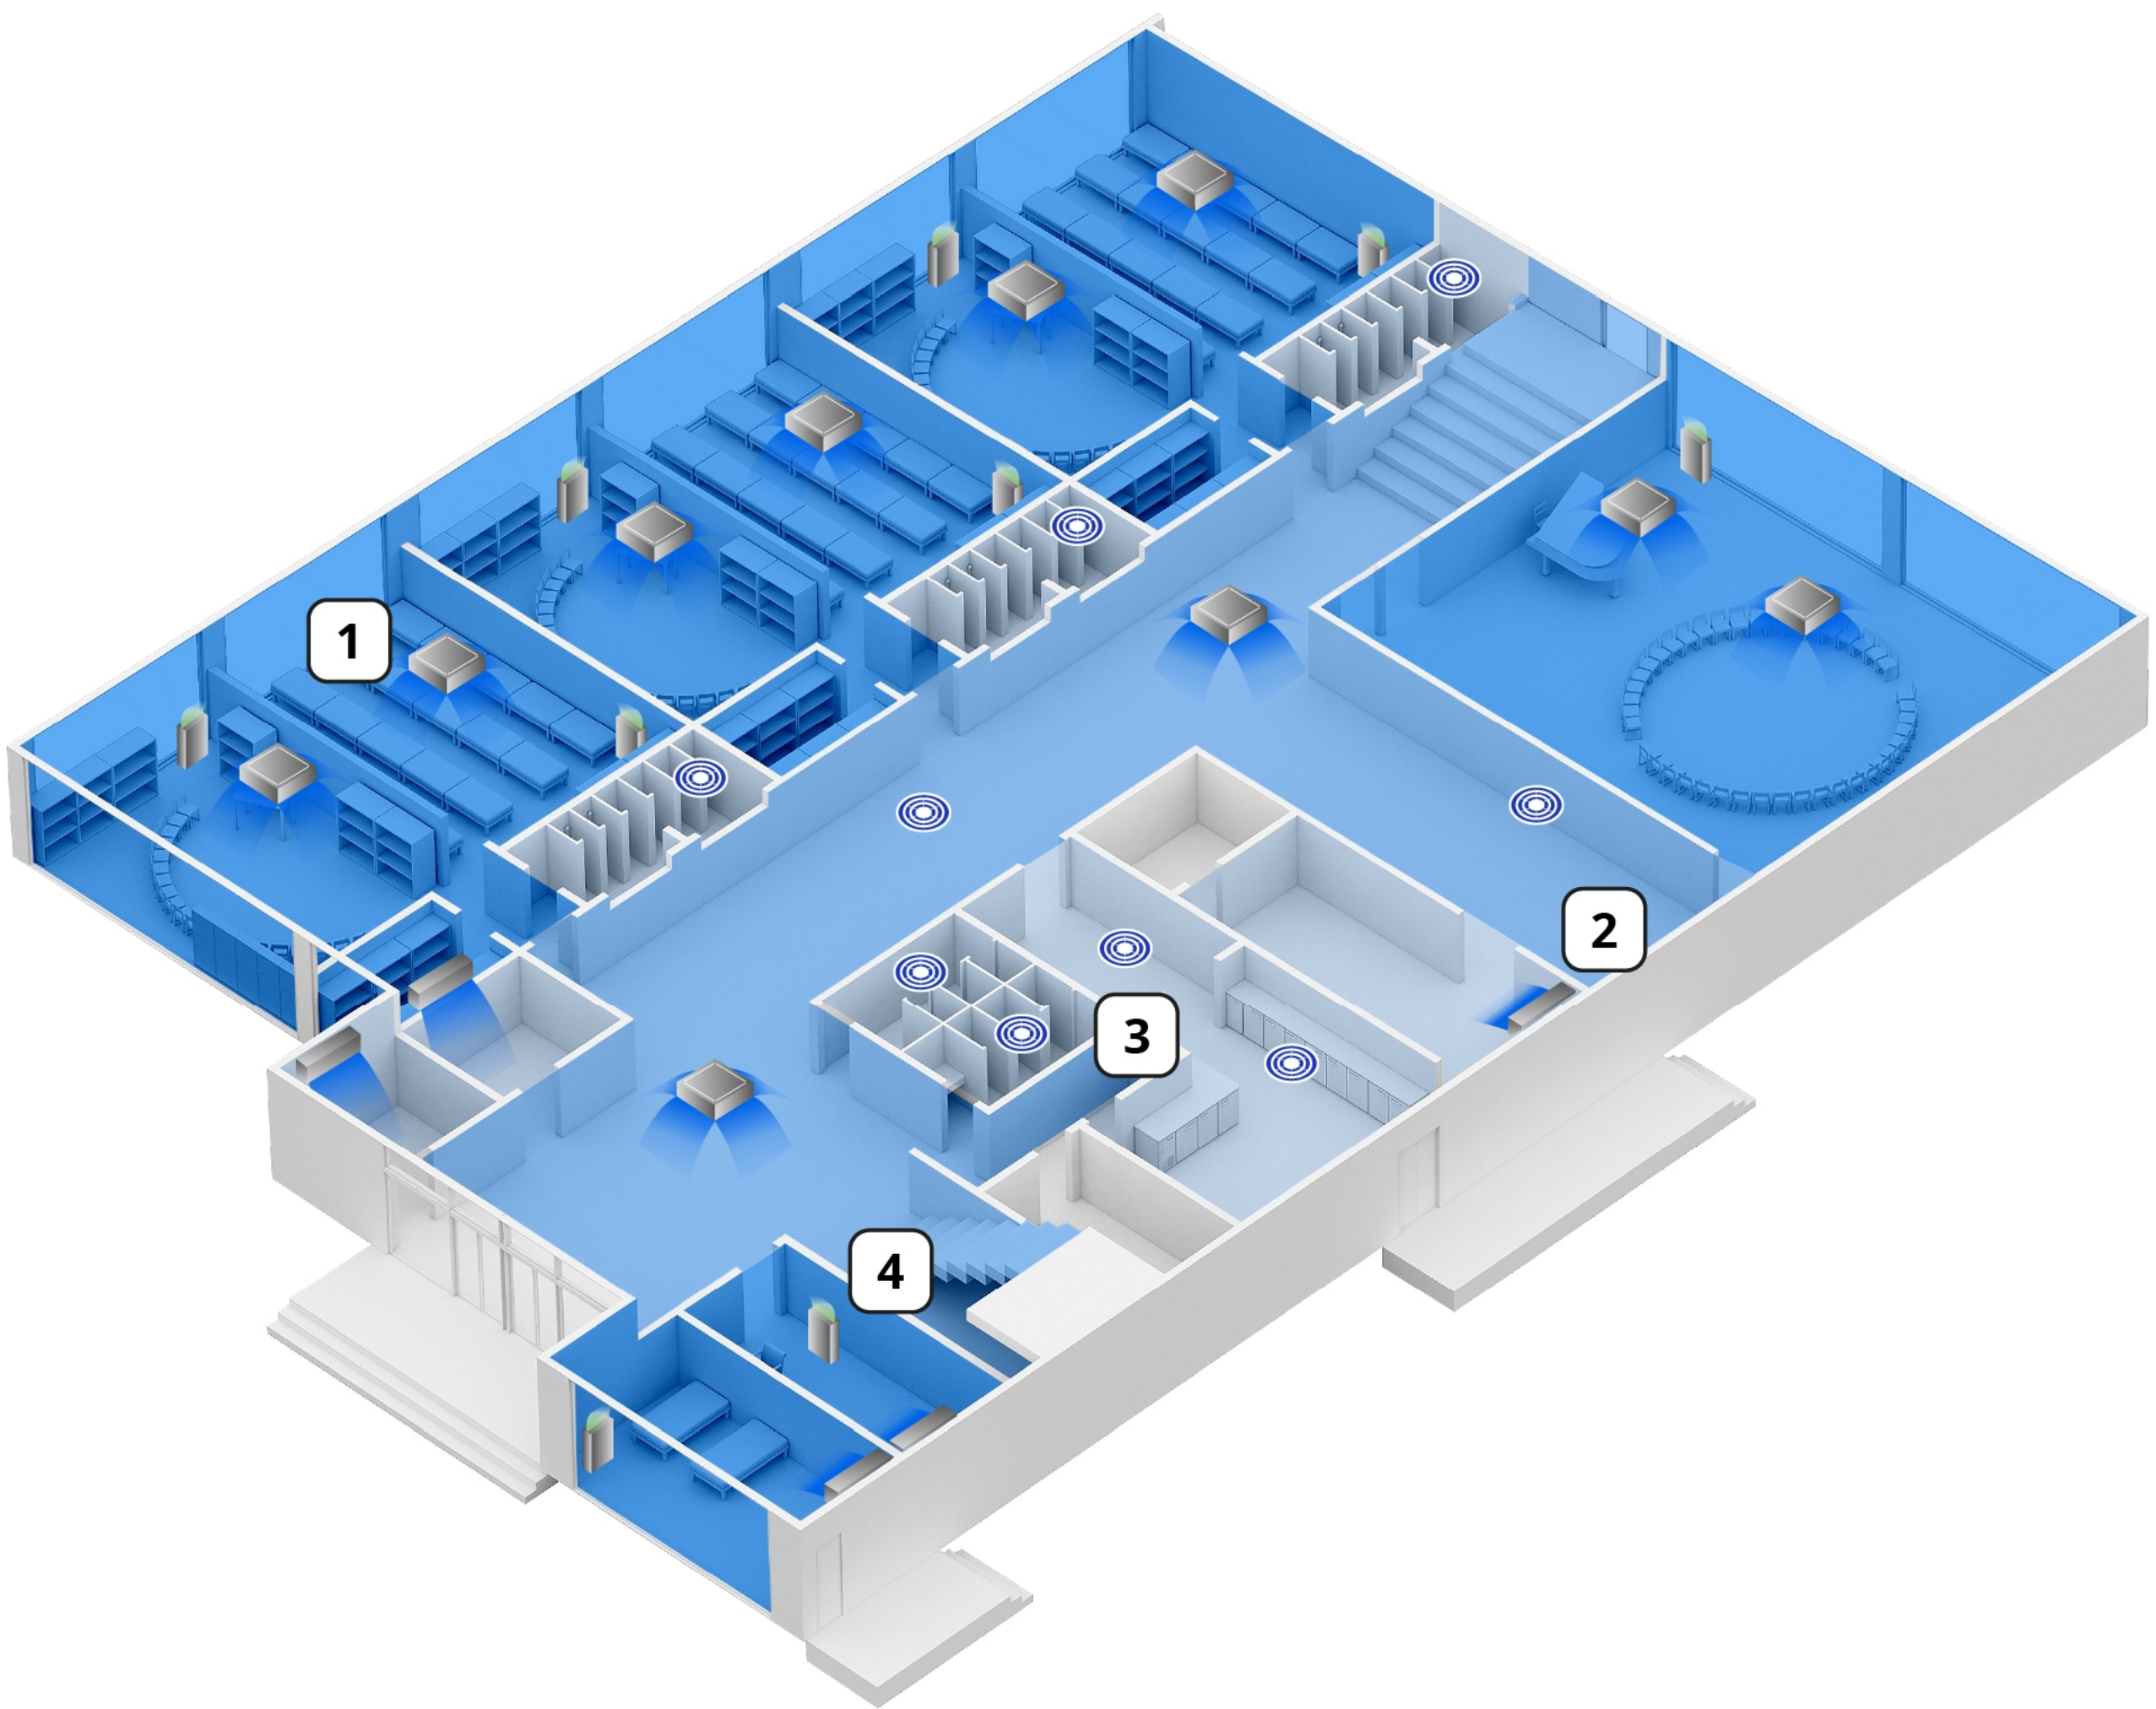

Planning the best installation for your pre-school

Air cleaning

4-way cassette

Wall-mounted

air-e (nanoe™ X)

ziaino™

Focused air cleaning

- High-contact areas, such as where children eat, feature enhanced pollutant inhibition with ziaino™ and nanoe™ X.
- Two nanoe™ X products keep spaces cleaner where several people come and go.
- Basic cleanliness is maintained with nanoe™ X.