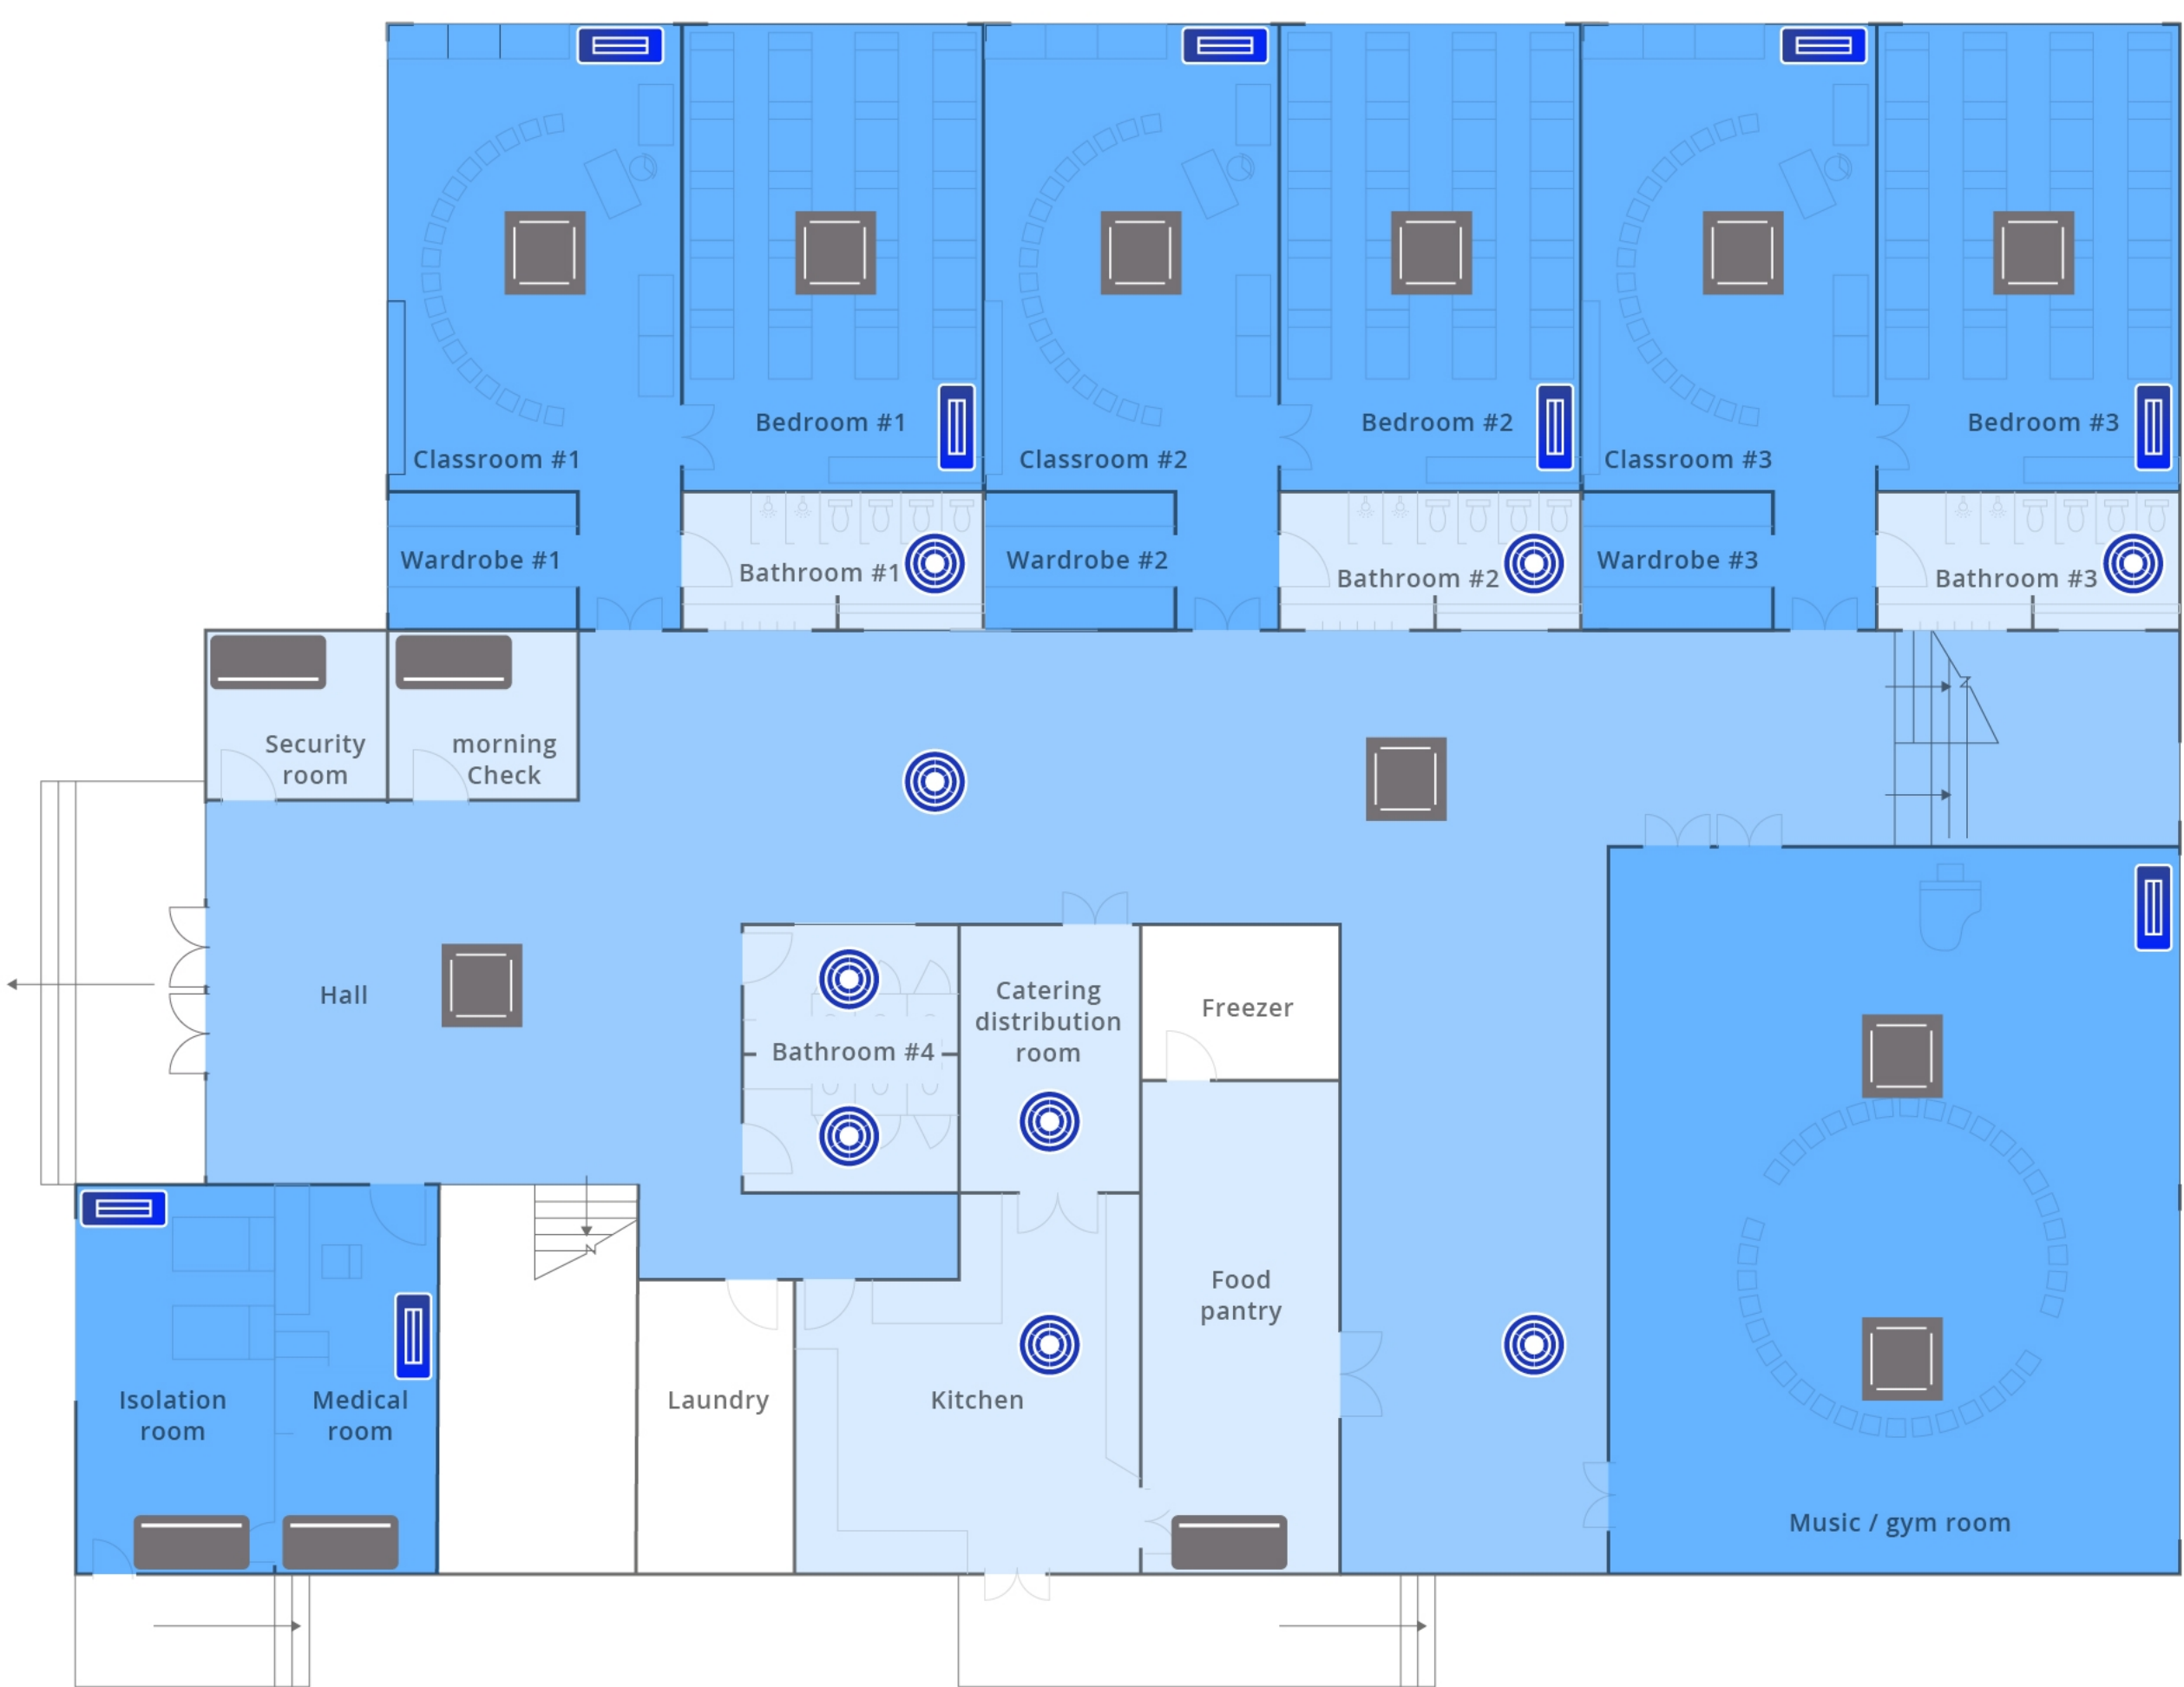

Planning the best installation for your pre-school

Air cleaning

4-way cassette

Wall-mounted

air-e (nanoe™ X)

ziaino™

Focused air cleaning

- High-contact areas, such as where children eat, feature enhanced pollutant inhibition with ziaino™ and nanoe™ X.
- Two nanoe™ X products keep spaces cleaner where several people come and go.
- Basic cleanliness is maintained with nanoe™ X.