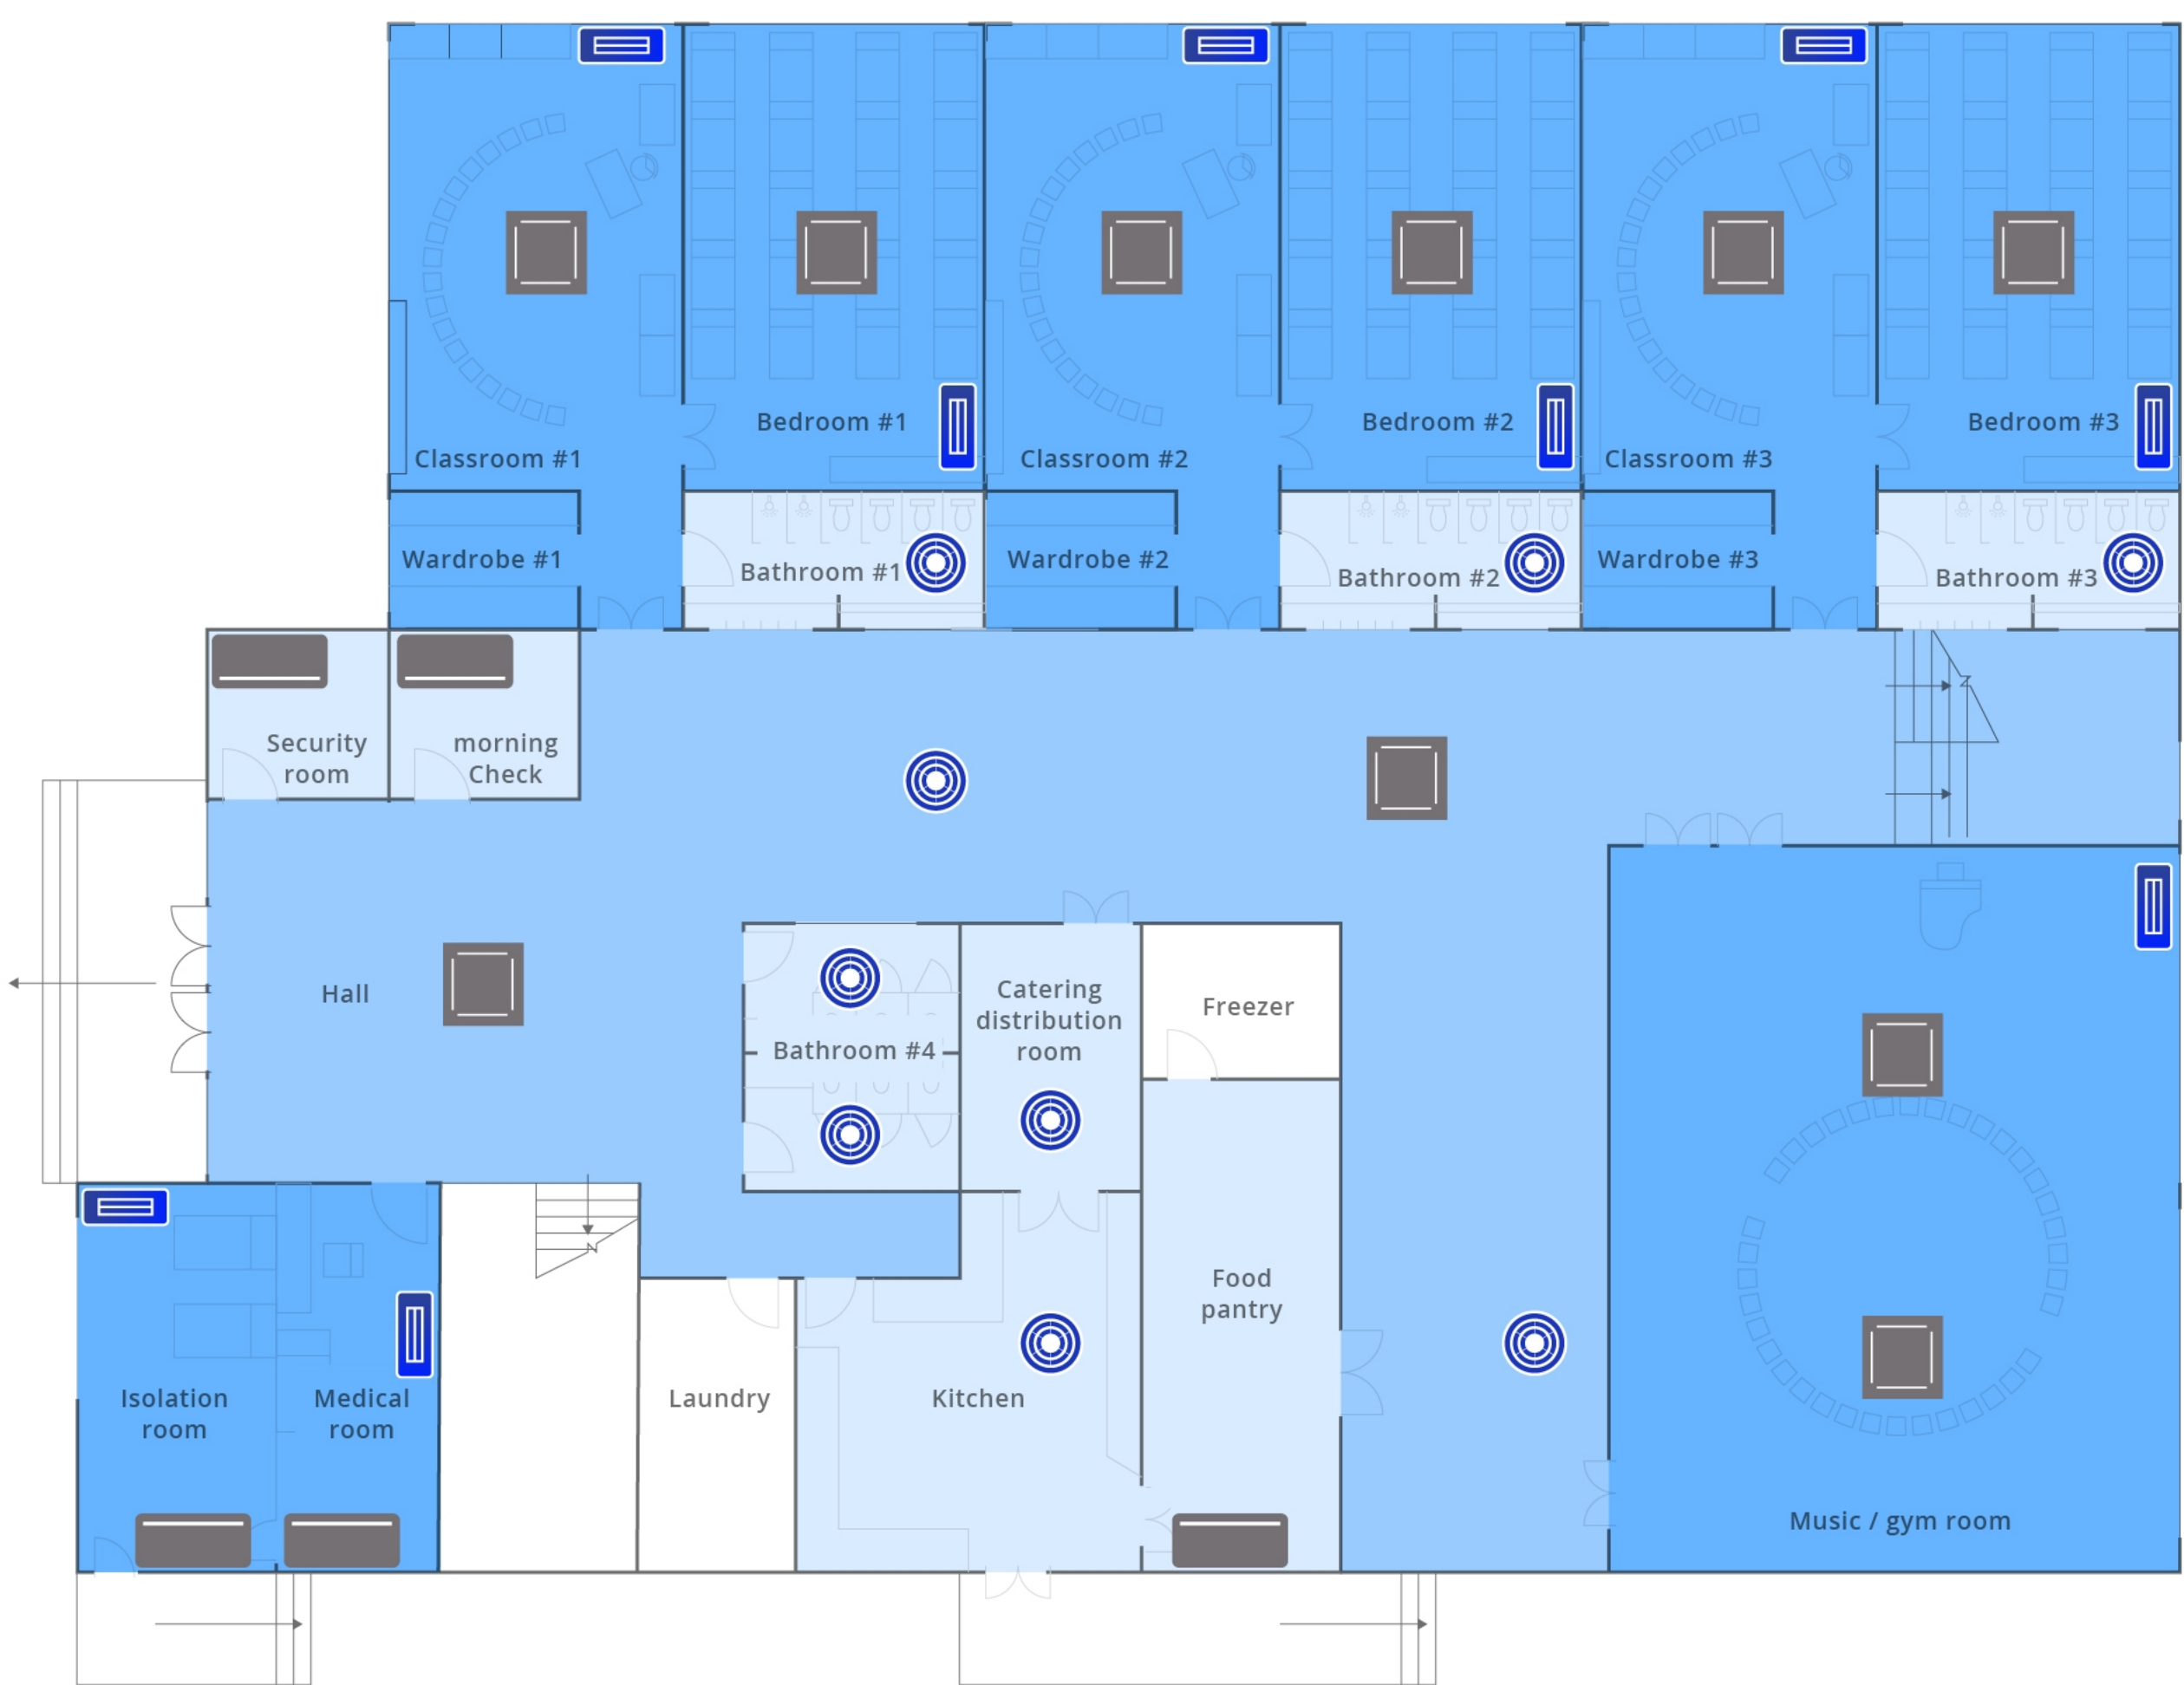

Air cleaning focused plan

Air cleaning

4-way cassette

Wall-mounted

air-e (nanoe™ X)

ziaino™

Focused air cleaning

- High-contact areas, such as where children eat, feature enhanced pollutant inhibition with ziaino™ and nanoe™ X.
- Two nanoe™ X products keep spaces cleaner where several people come and go.
- Basic cleanliness is maintained with nanoe™ X.