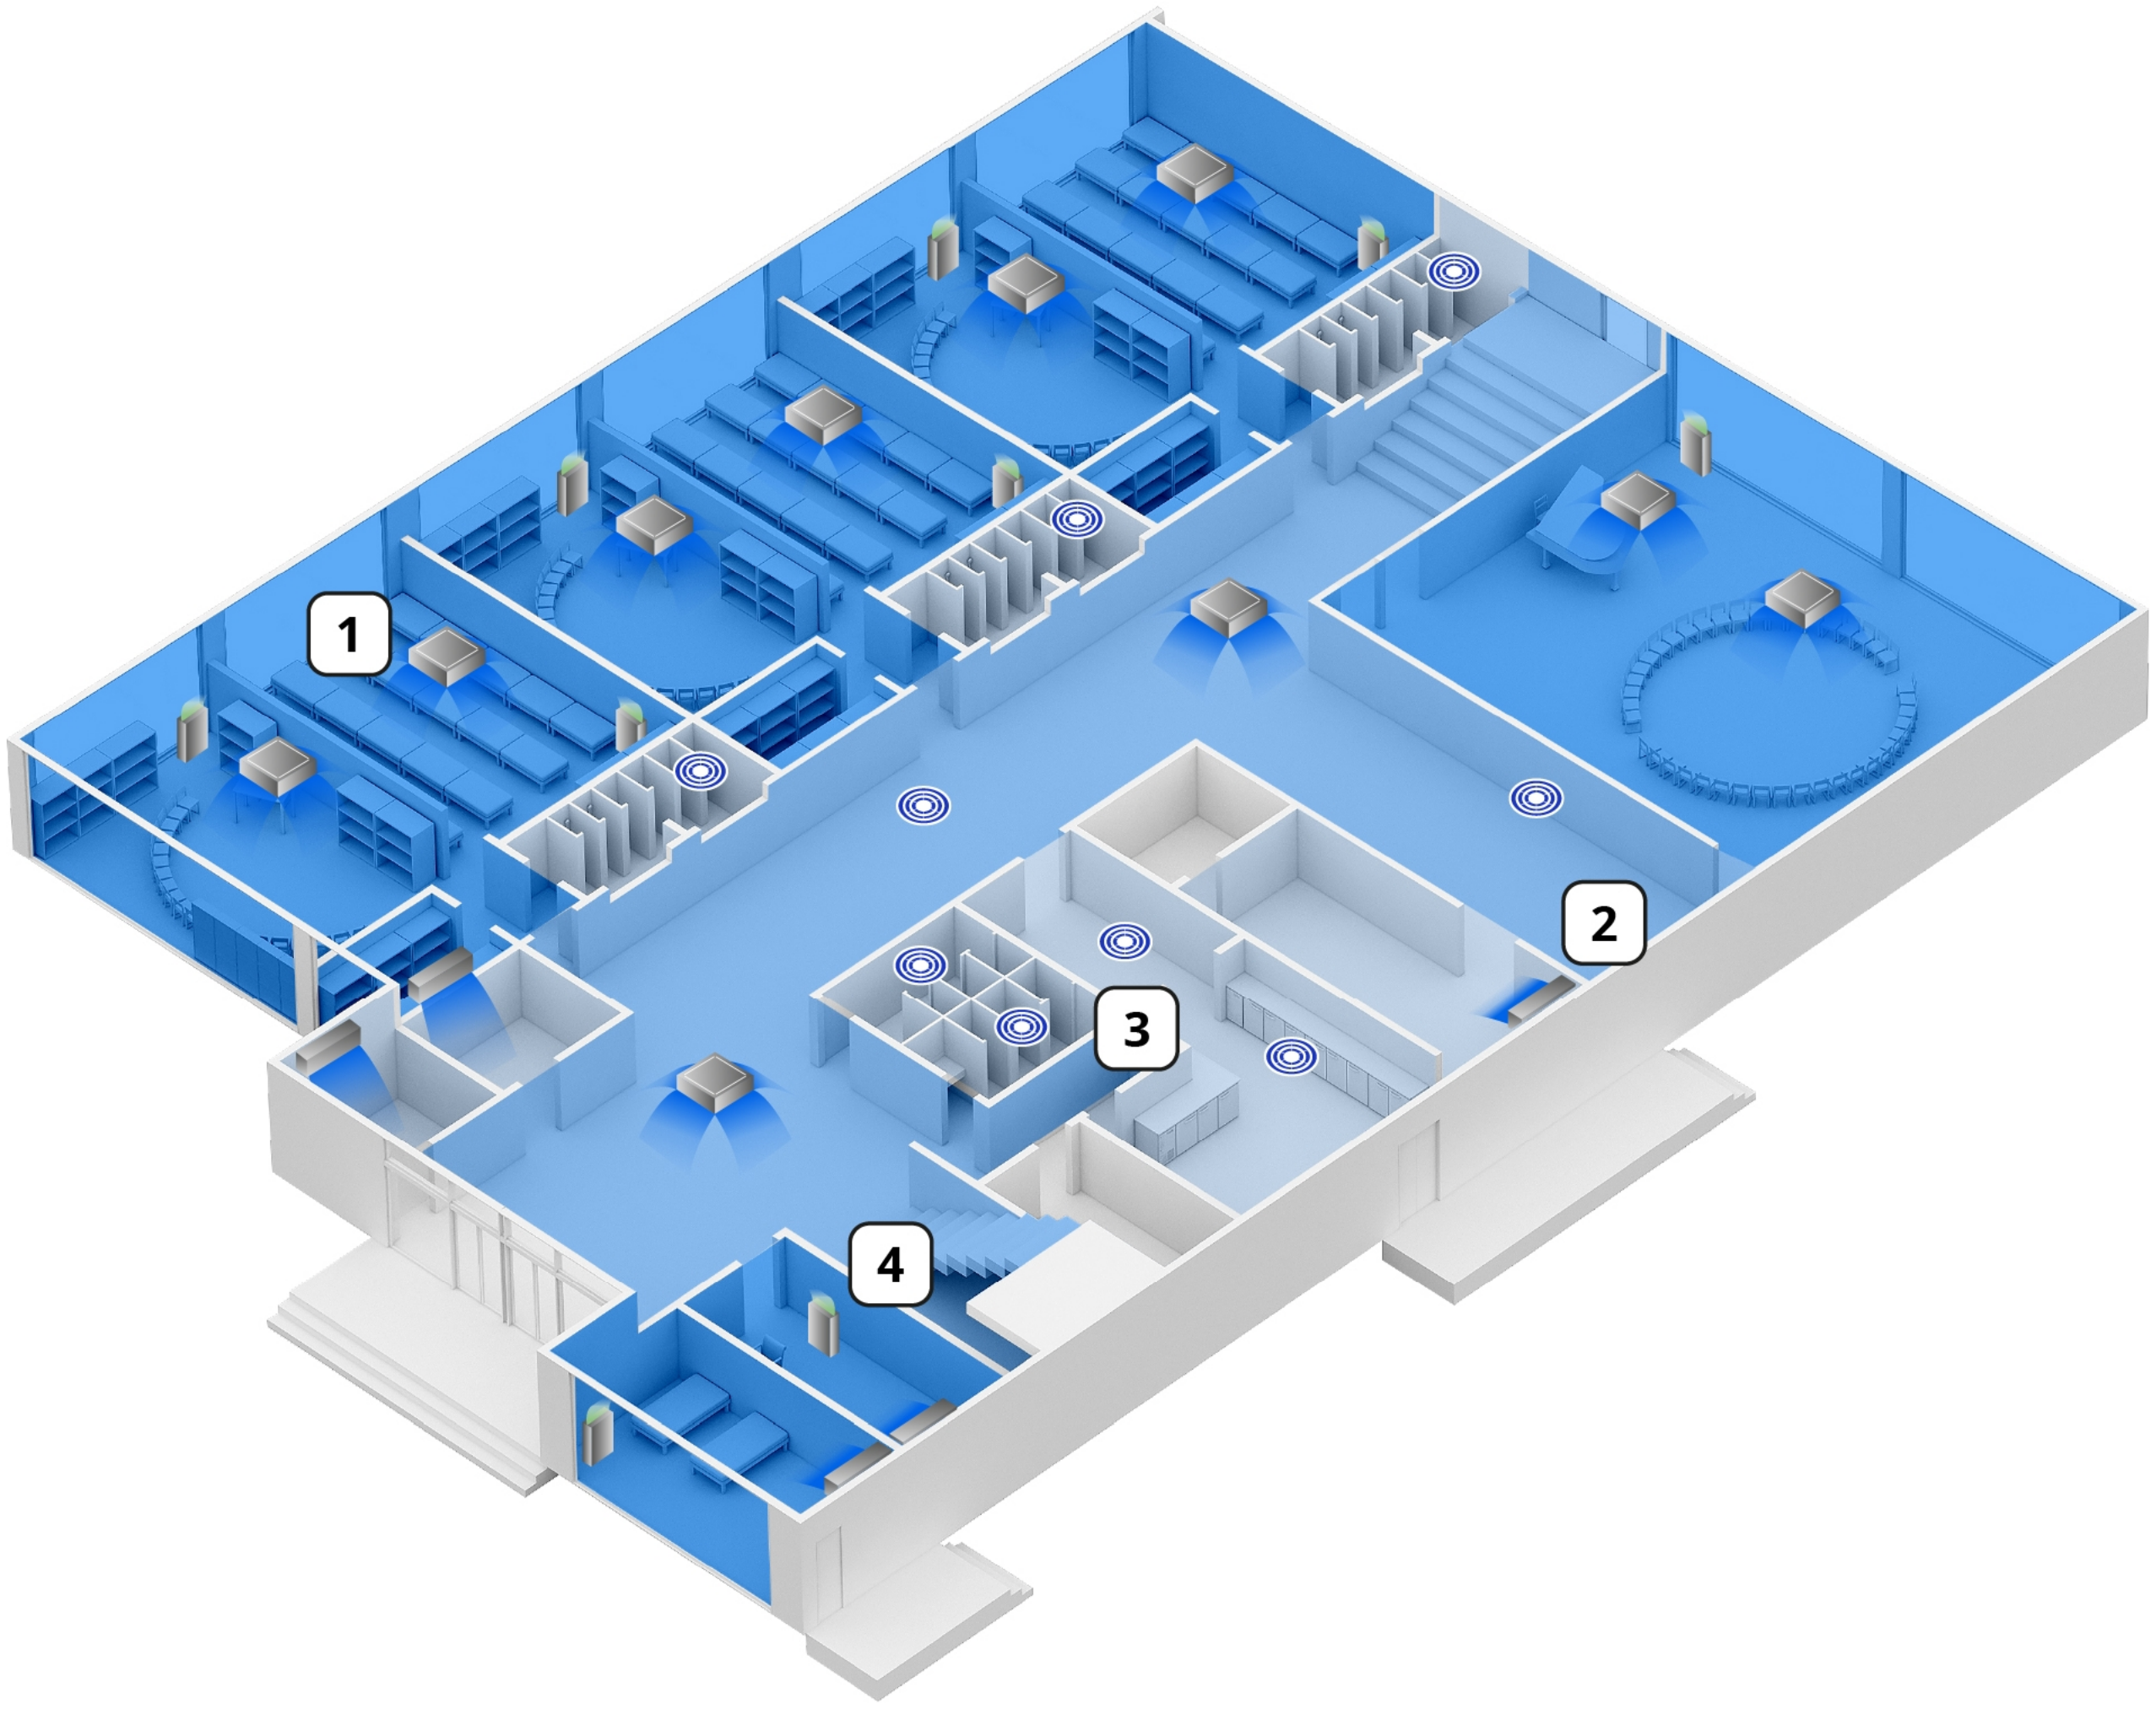

Air cleaning focused plan

Air cleaning

4-way cassette

Wall-mounted

air-e (nanoe™ X)

ziaino™

Focused air cleaning

- High-contact areas, such as where children eat, feature enhanced pollutant inhibition with ziaino™ and nanoe™ X.
- Two nanoe™ X products keep spaces cleaner where several people come and go.
- Basic cleanliness is maintained with nanoe™ X.