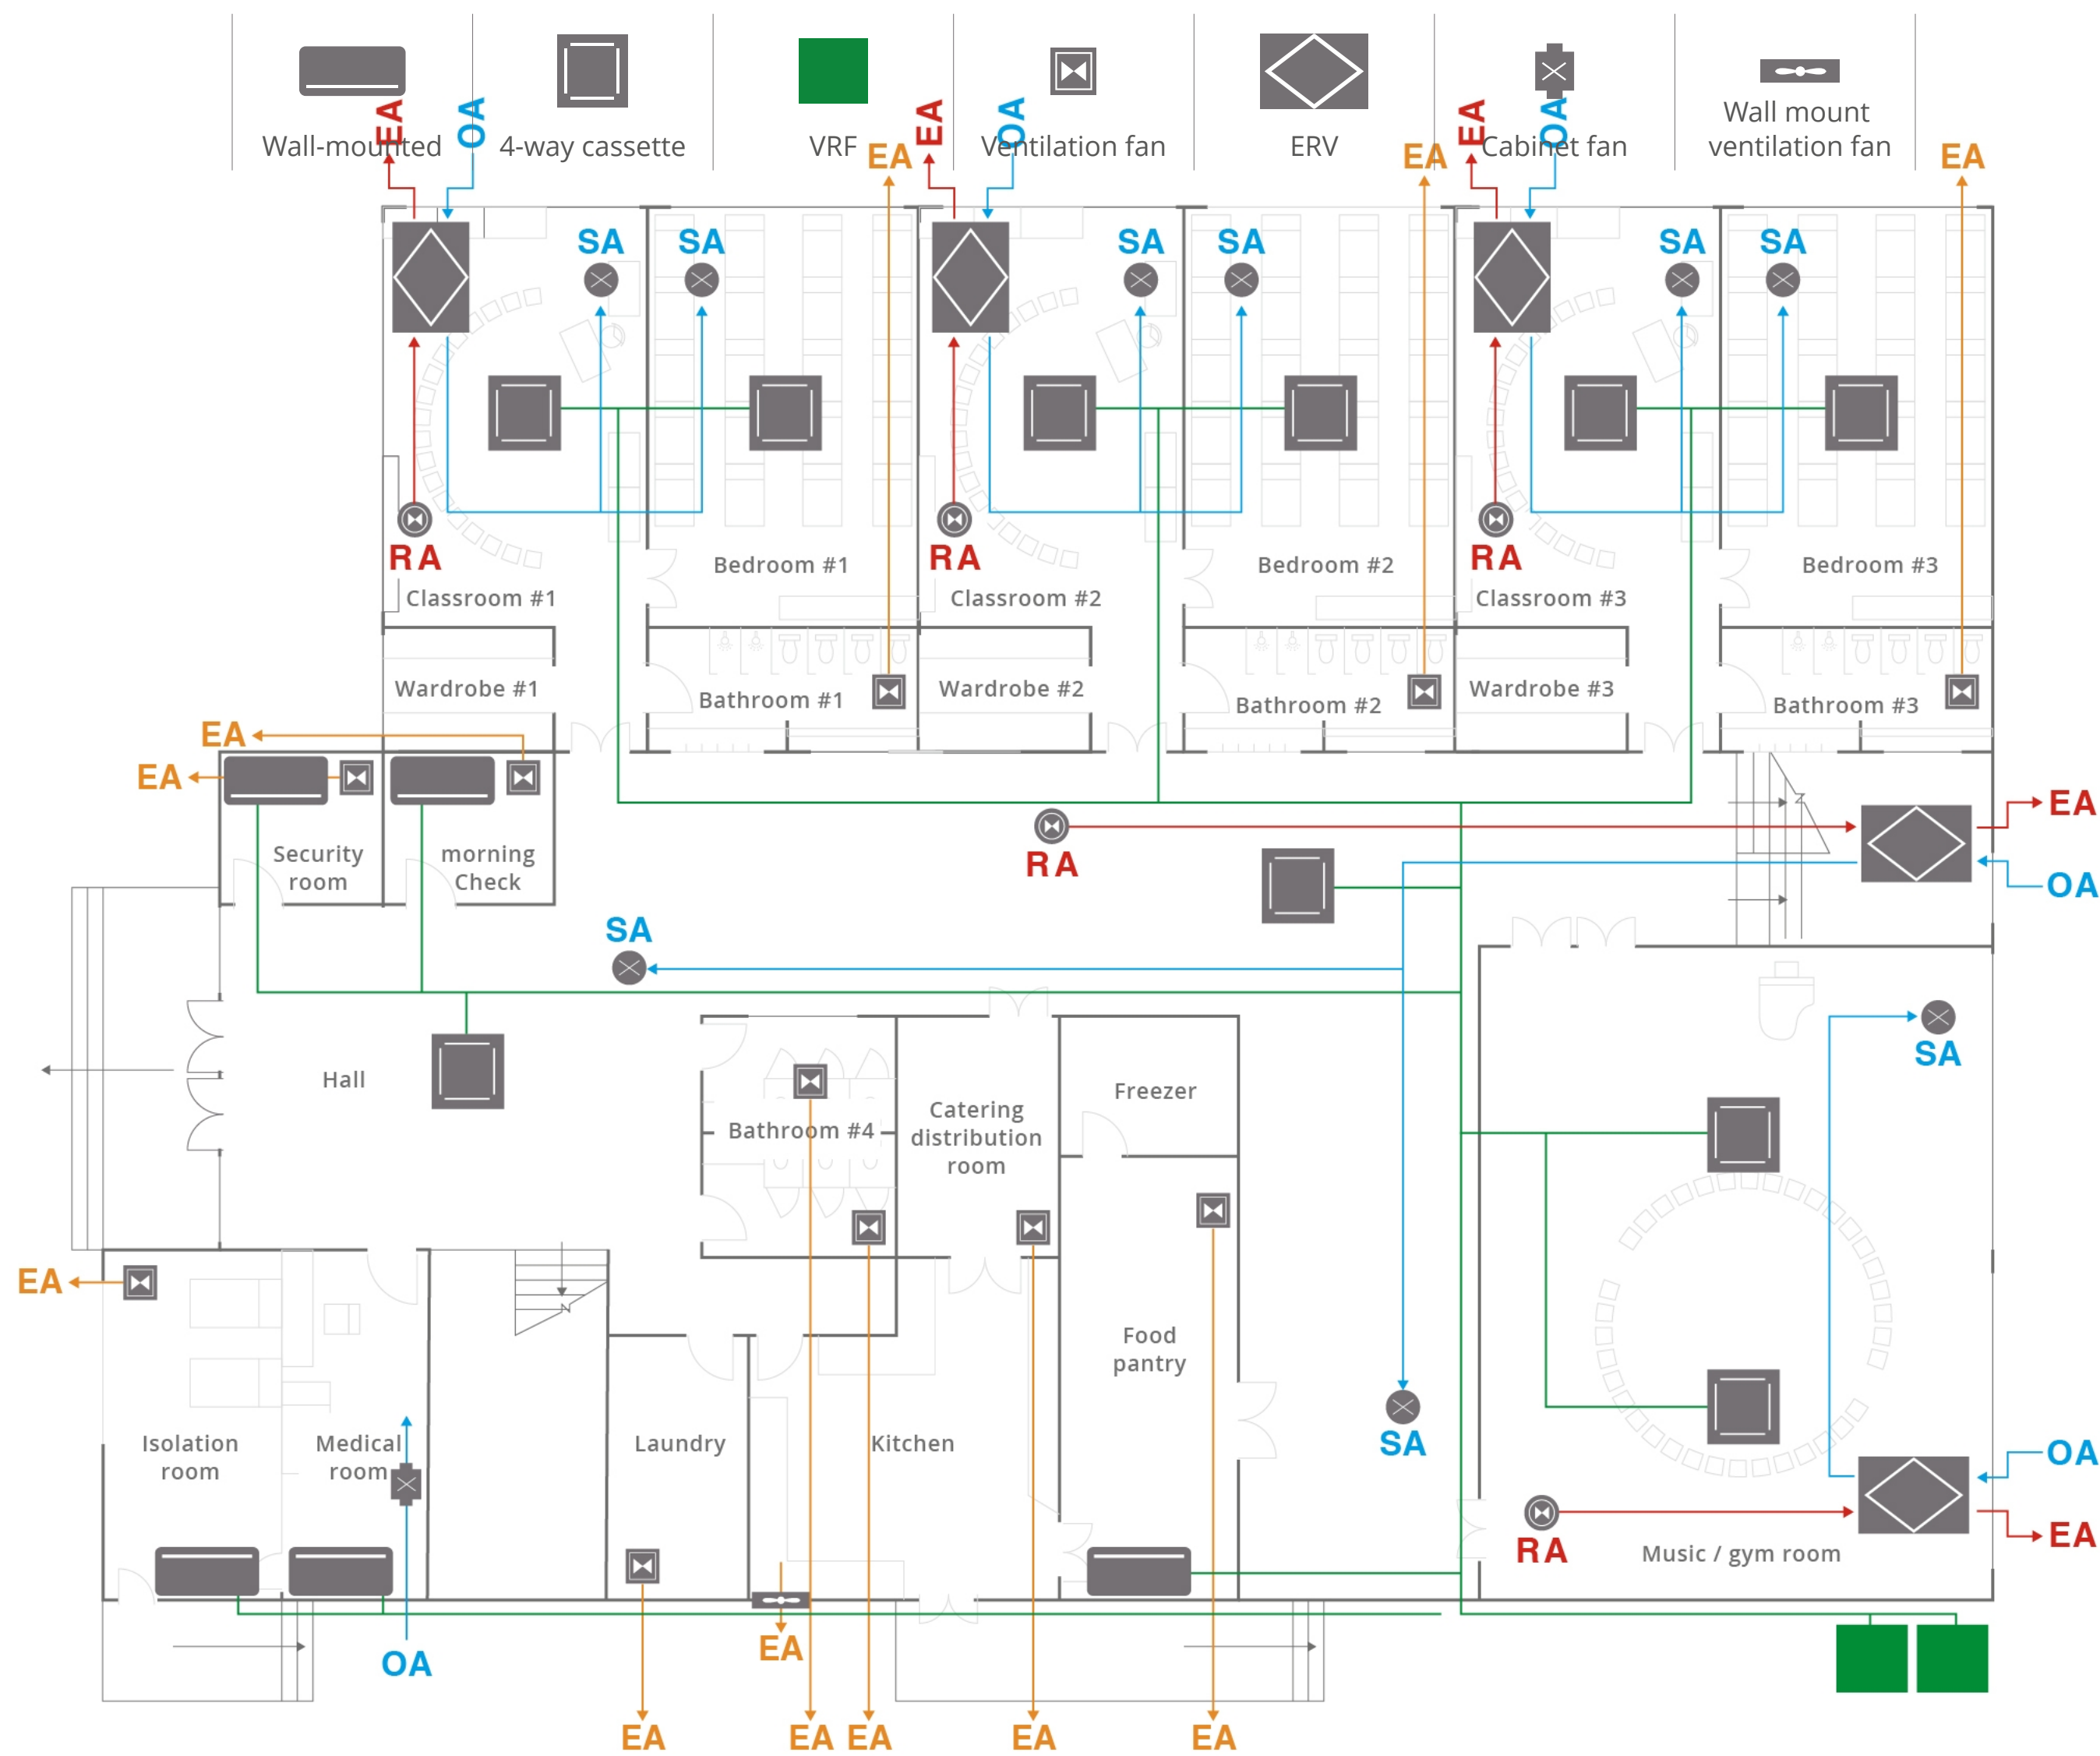

# Air cleaning focused plan

Air cleaning plan details (+)

Connectivity plan details (+)

4-way cassette

Wall-mounted

ERV

Cabinet fan

Ventilation fan

Wall-mount Ventilation fan

VRF Outdoor Unit

## Focused Ventilation and air conditioning