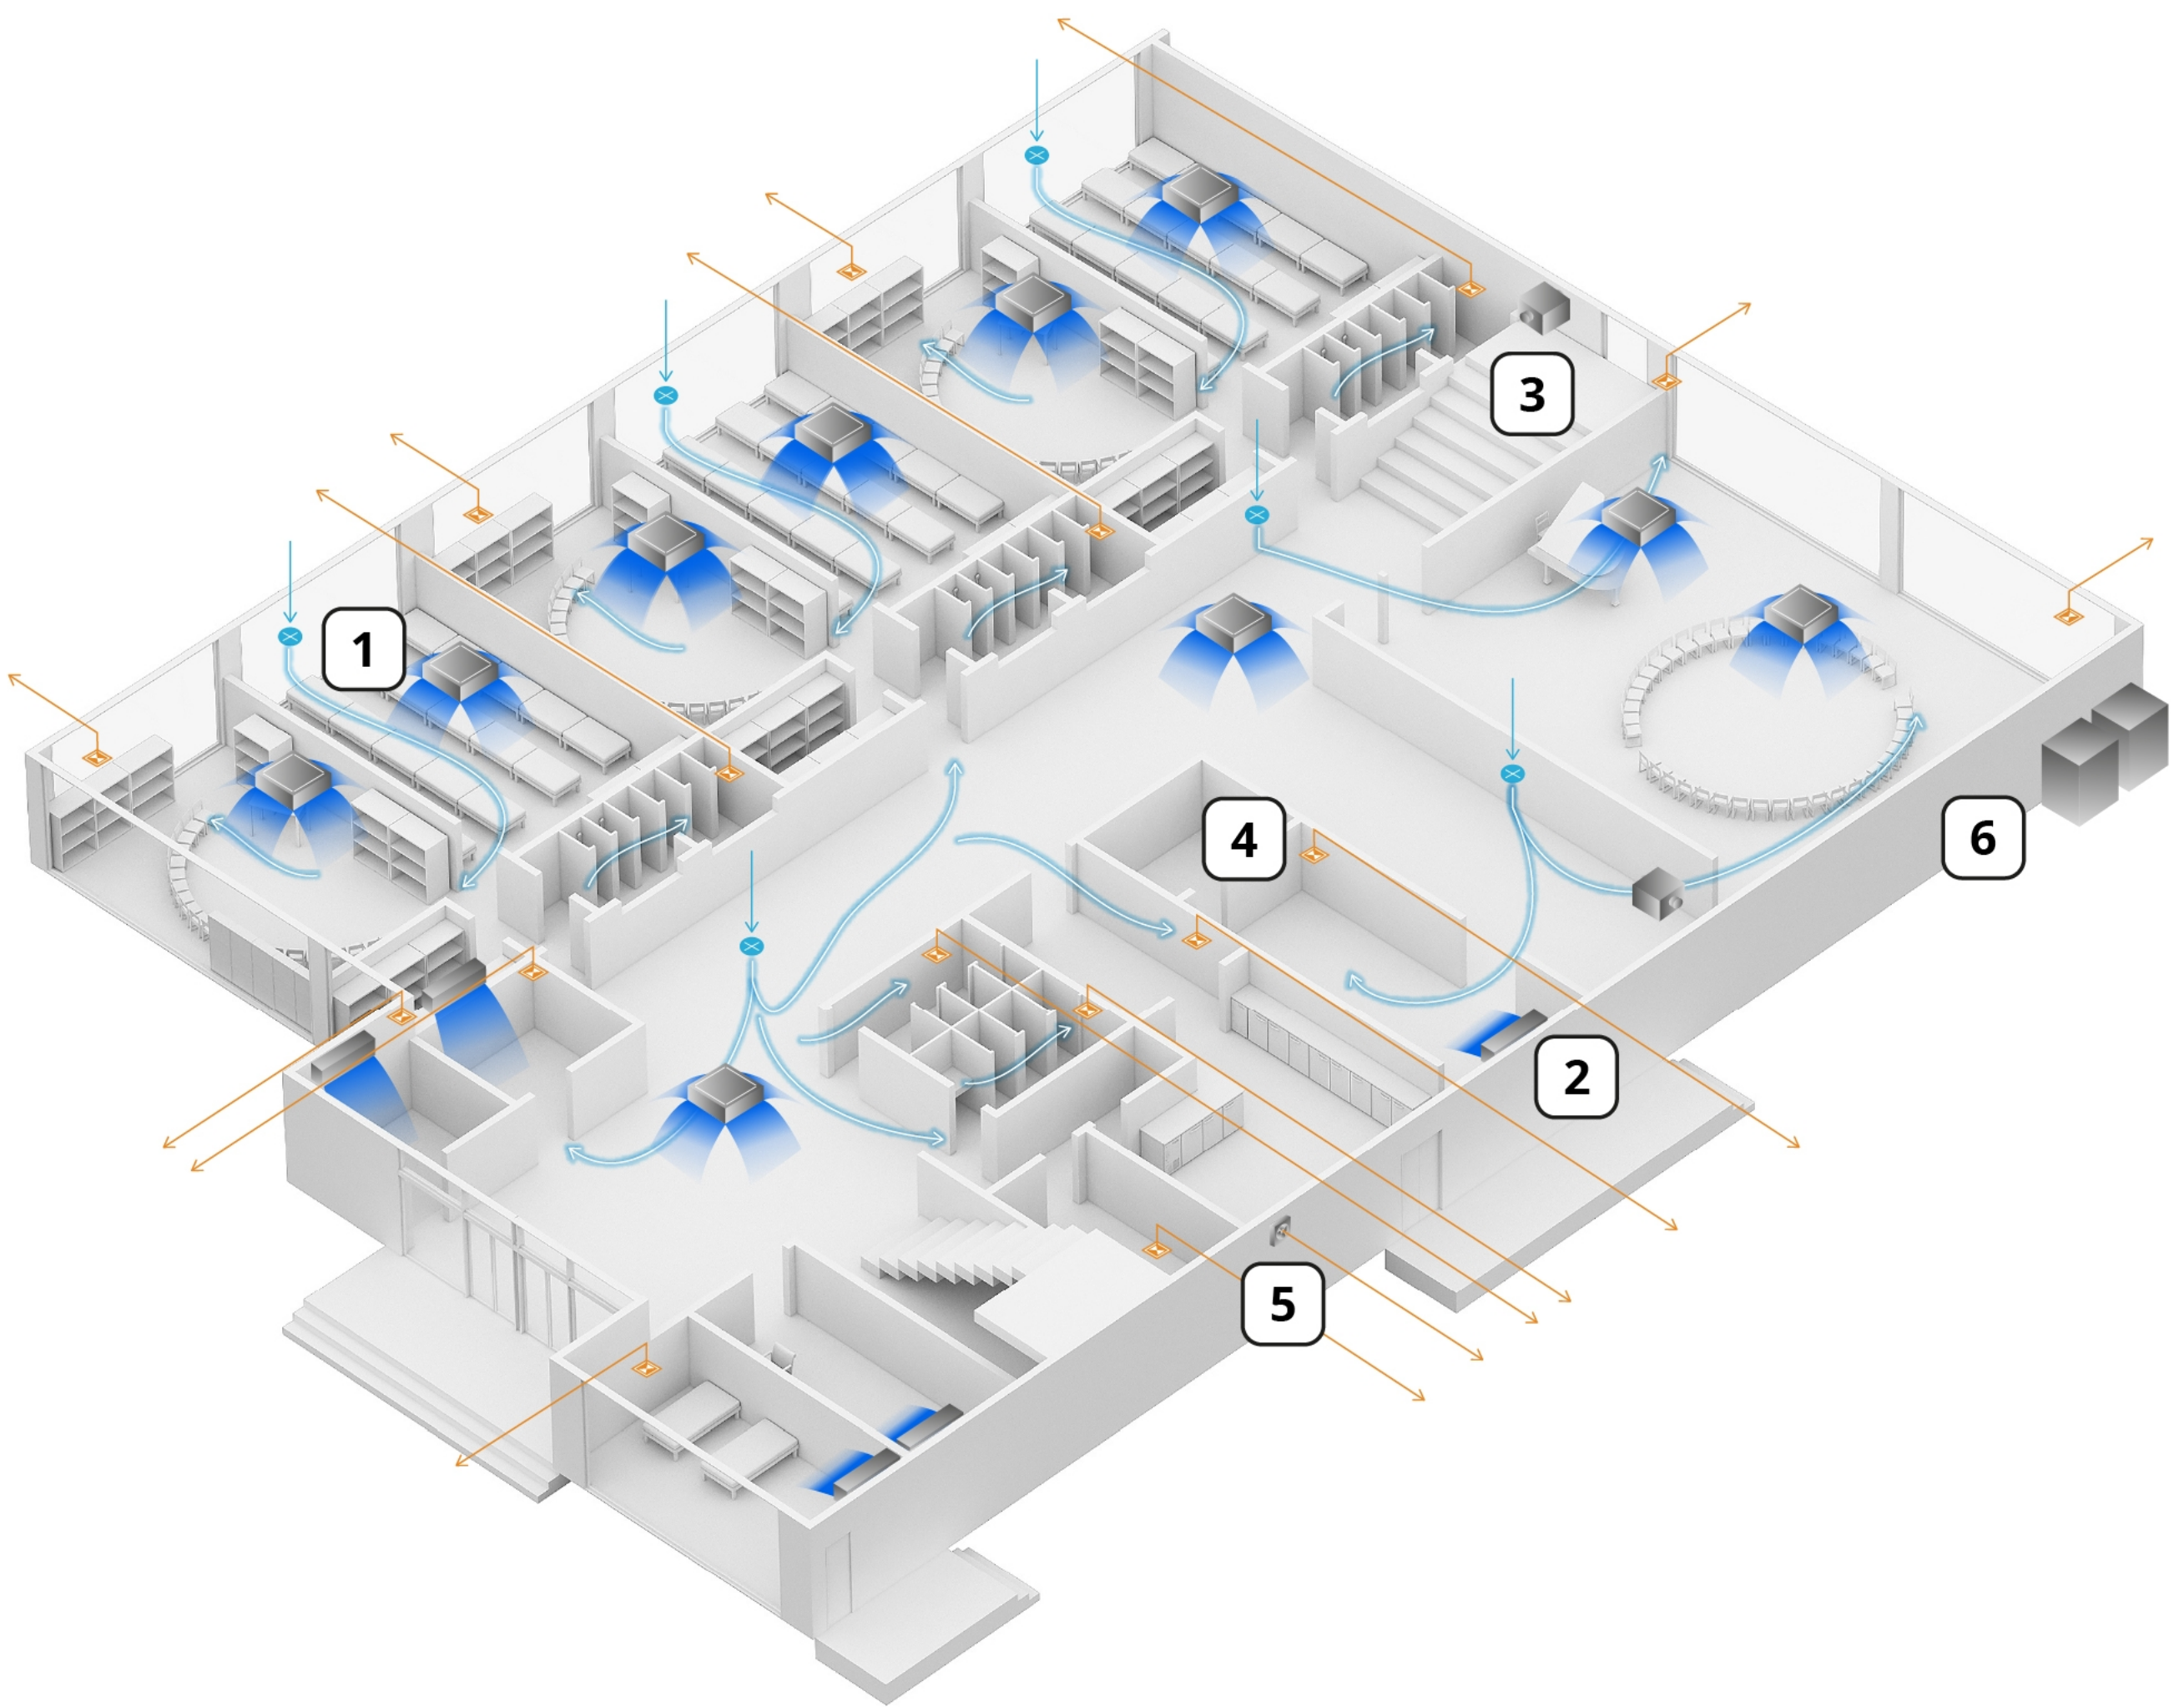

Connectivity focused plan

Air cleaning plan details (+)

Connectivity plan details (+)

4-way cassette

Wall-mounted

Cabinet fan

Ventilation fan

Wall-mount Ventilation fan

VRF Outdoor Unit

Focused Ventilation and air conditioning

Performance score

- Bacteria and virus inhibition: ★★★★★
- Connectivity: ★★★★★
- Ease of installation: ★★★★★
- CO₂ concentration: ★★★★★
- Deodorisation: ★★★★★