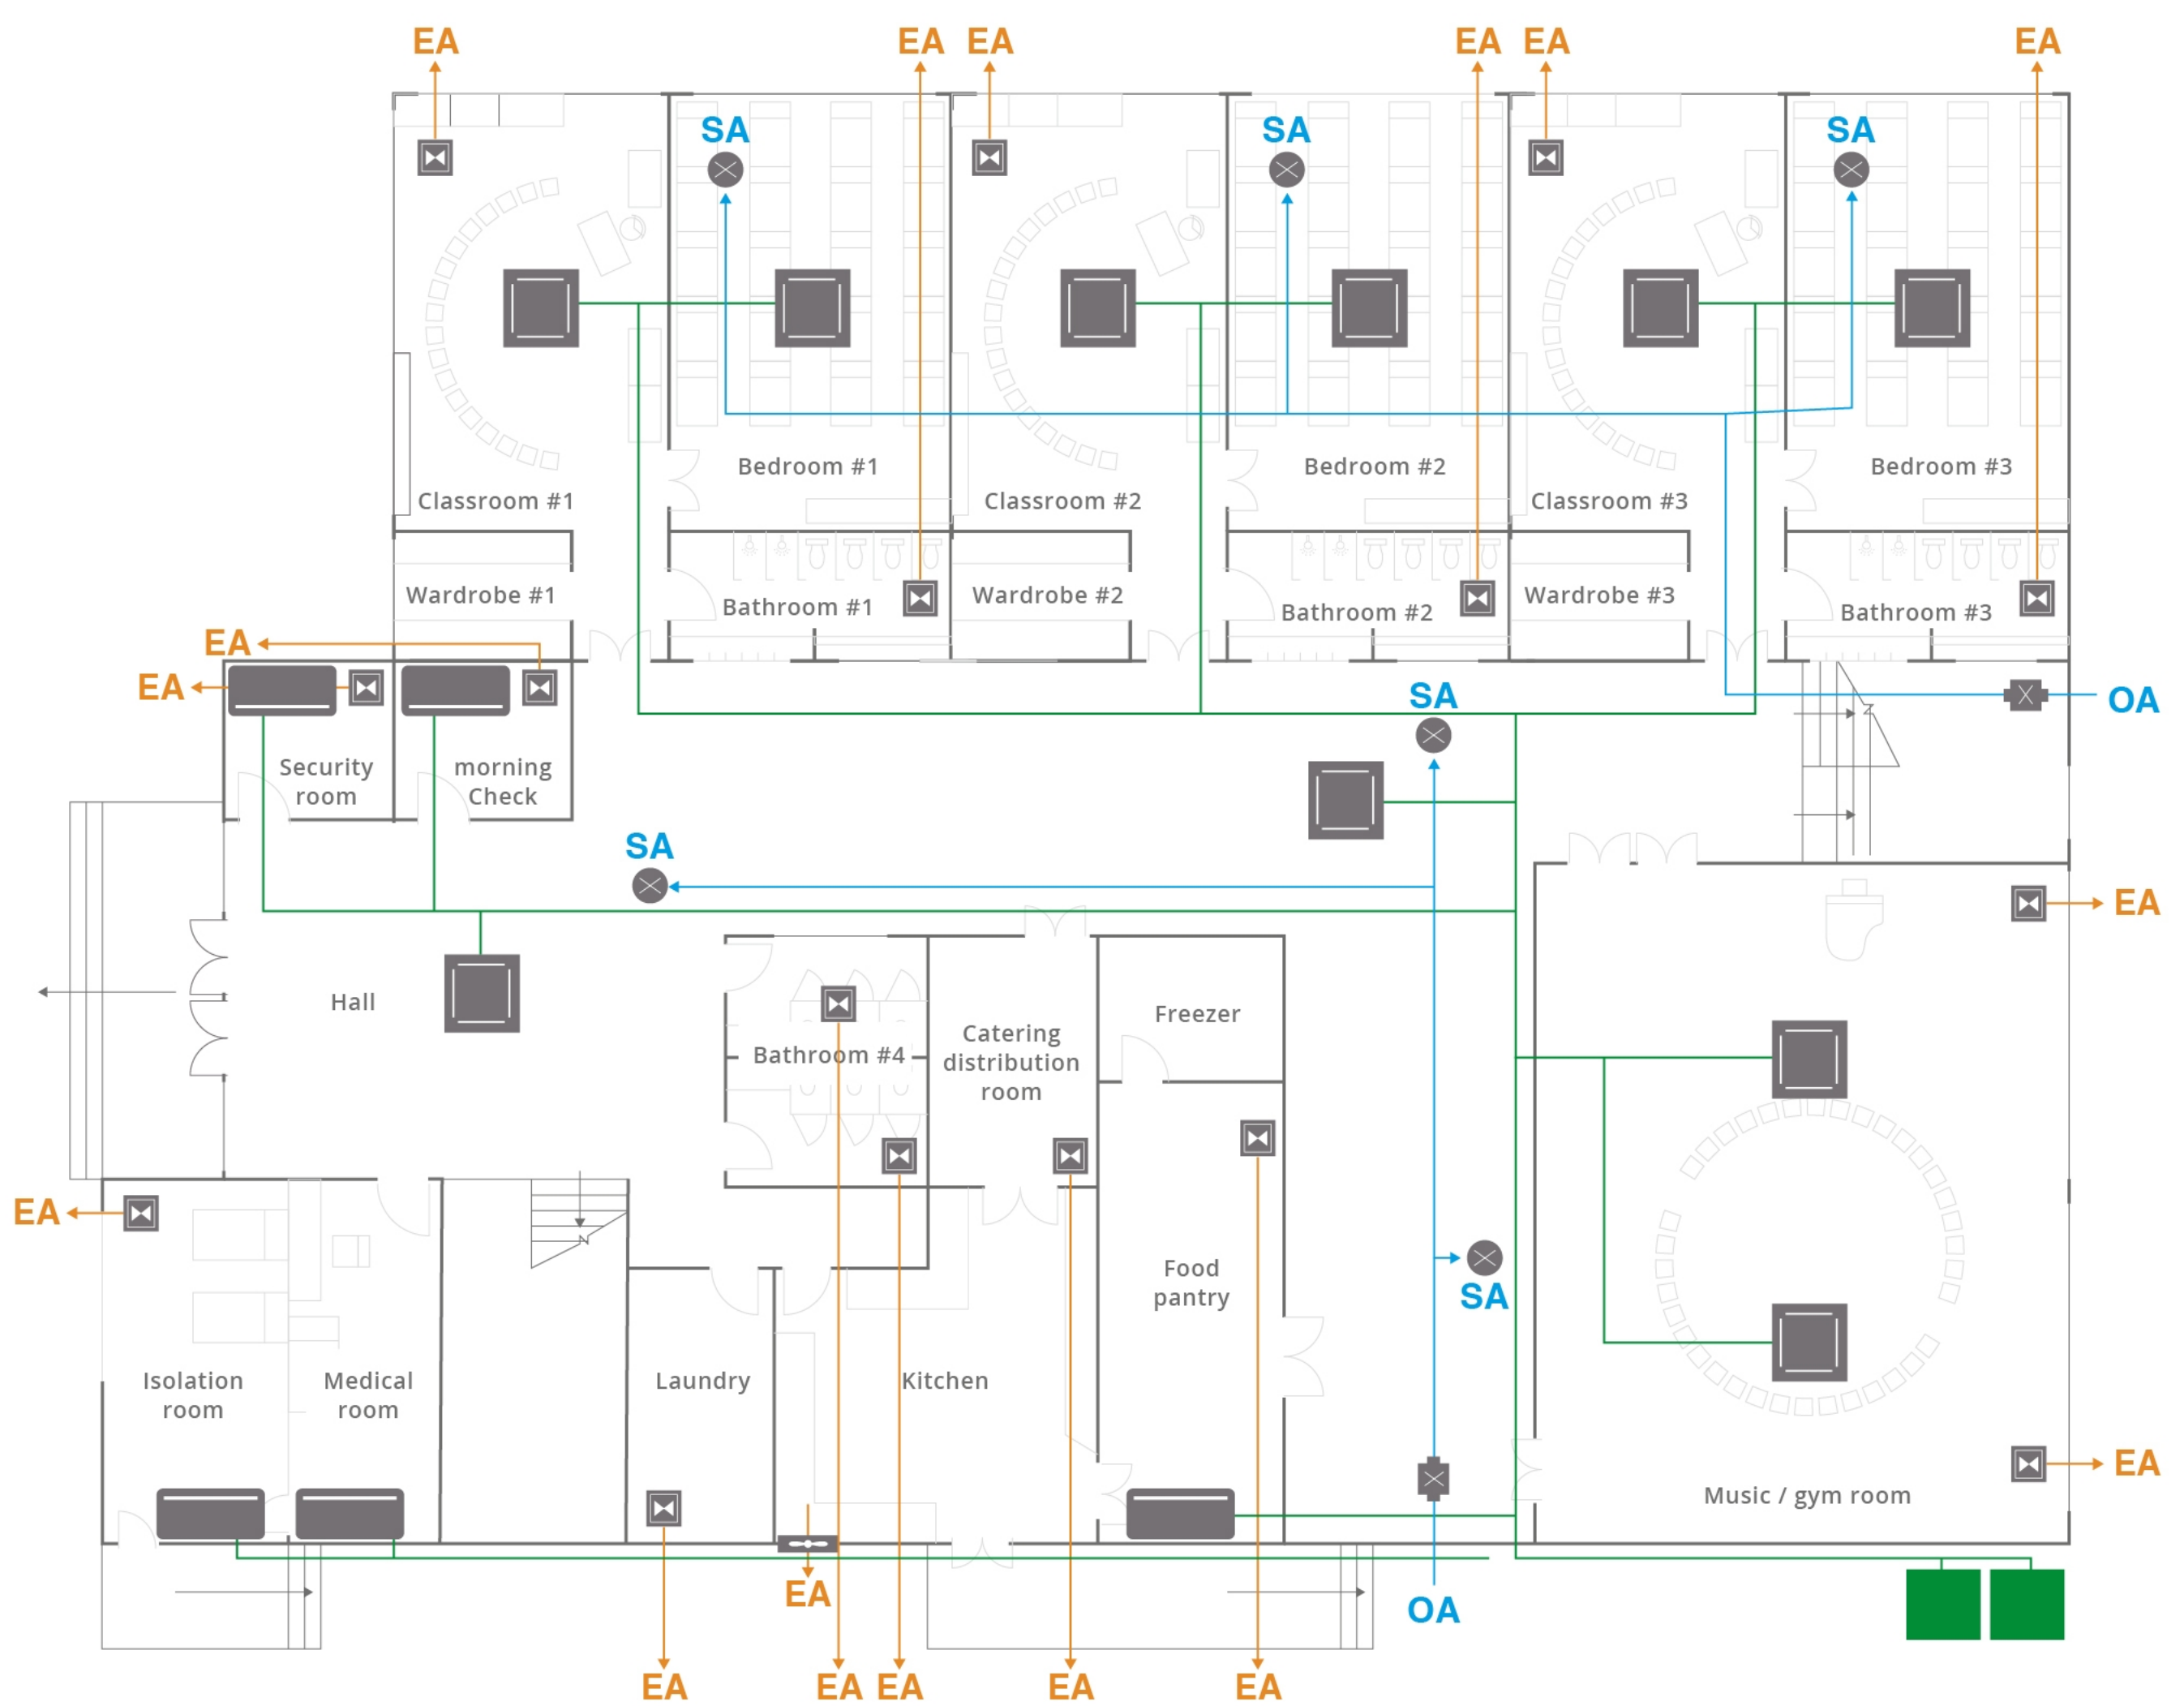

Focused Ventilation and air conditioning

Performance score

- Bacteria and virus inhibition: ★★★★★
- Connectivity: ★★★★★
- Ease of installation: ★★★★★
- CO₂ concentration: ★★★★★
- Deodorisation: ★★★★★

[Find out how we score the performance of our systems](#)