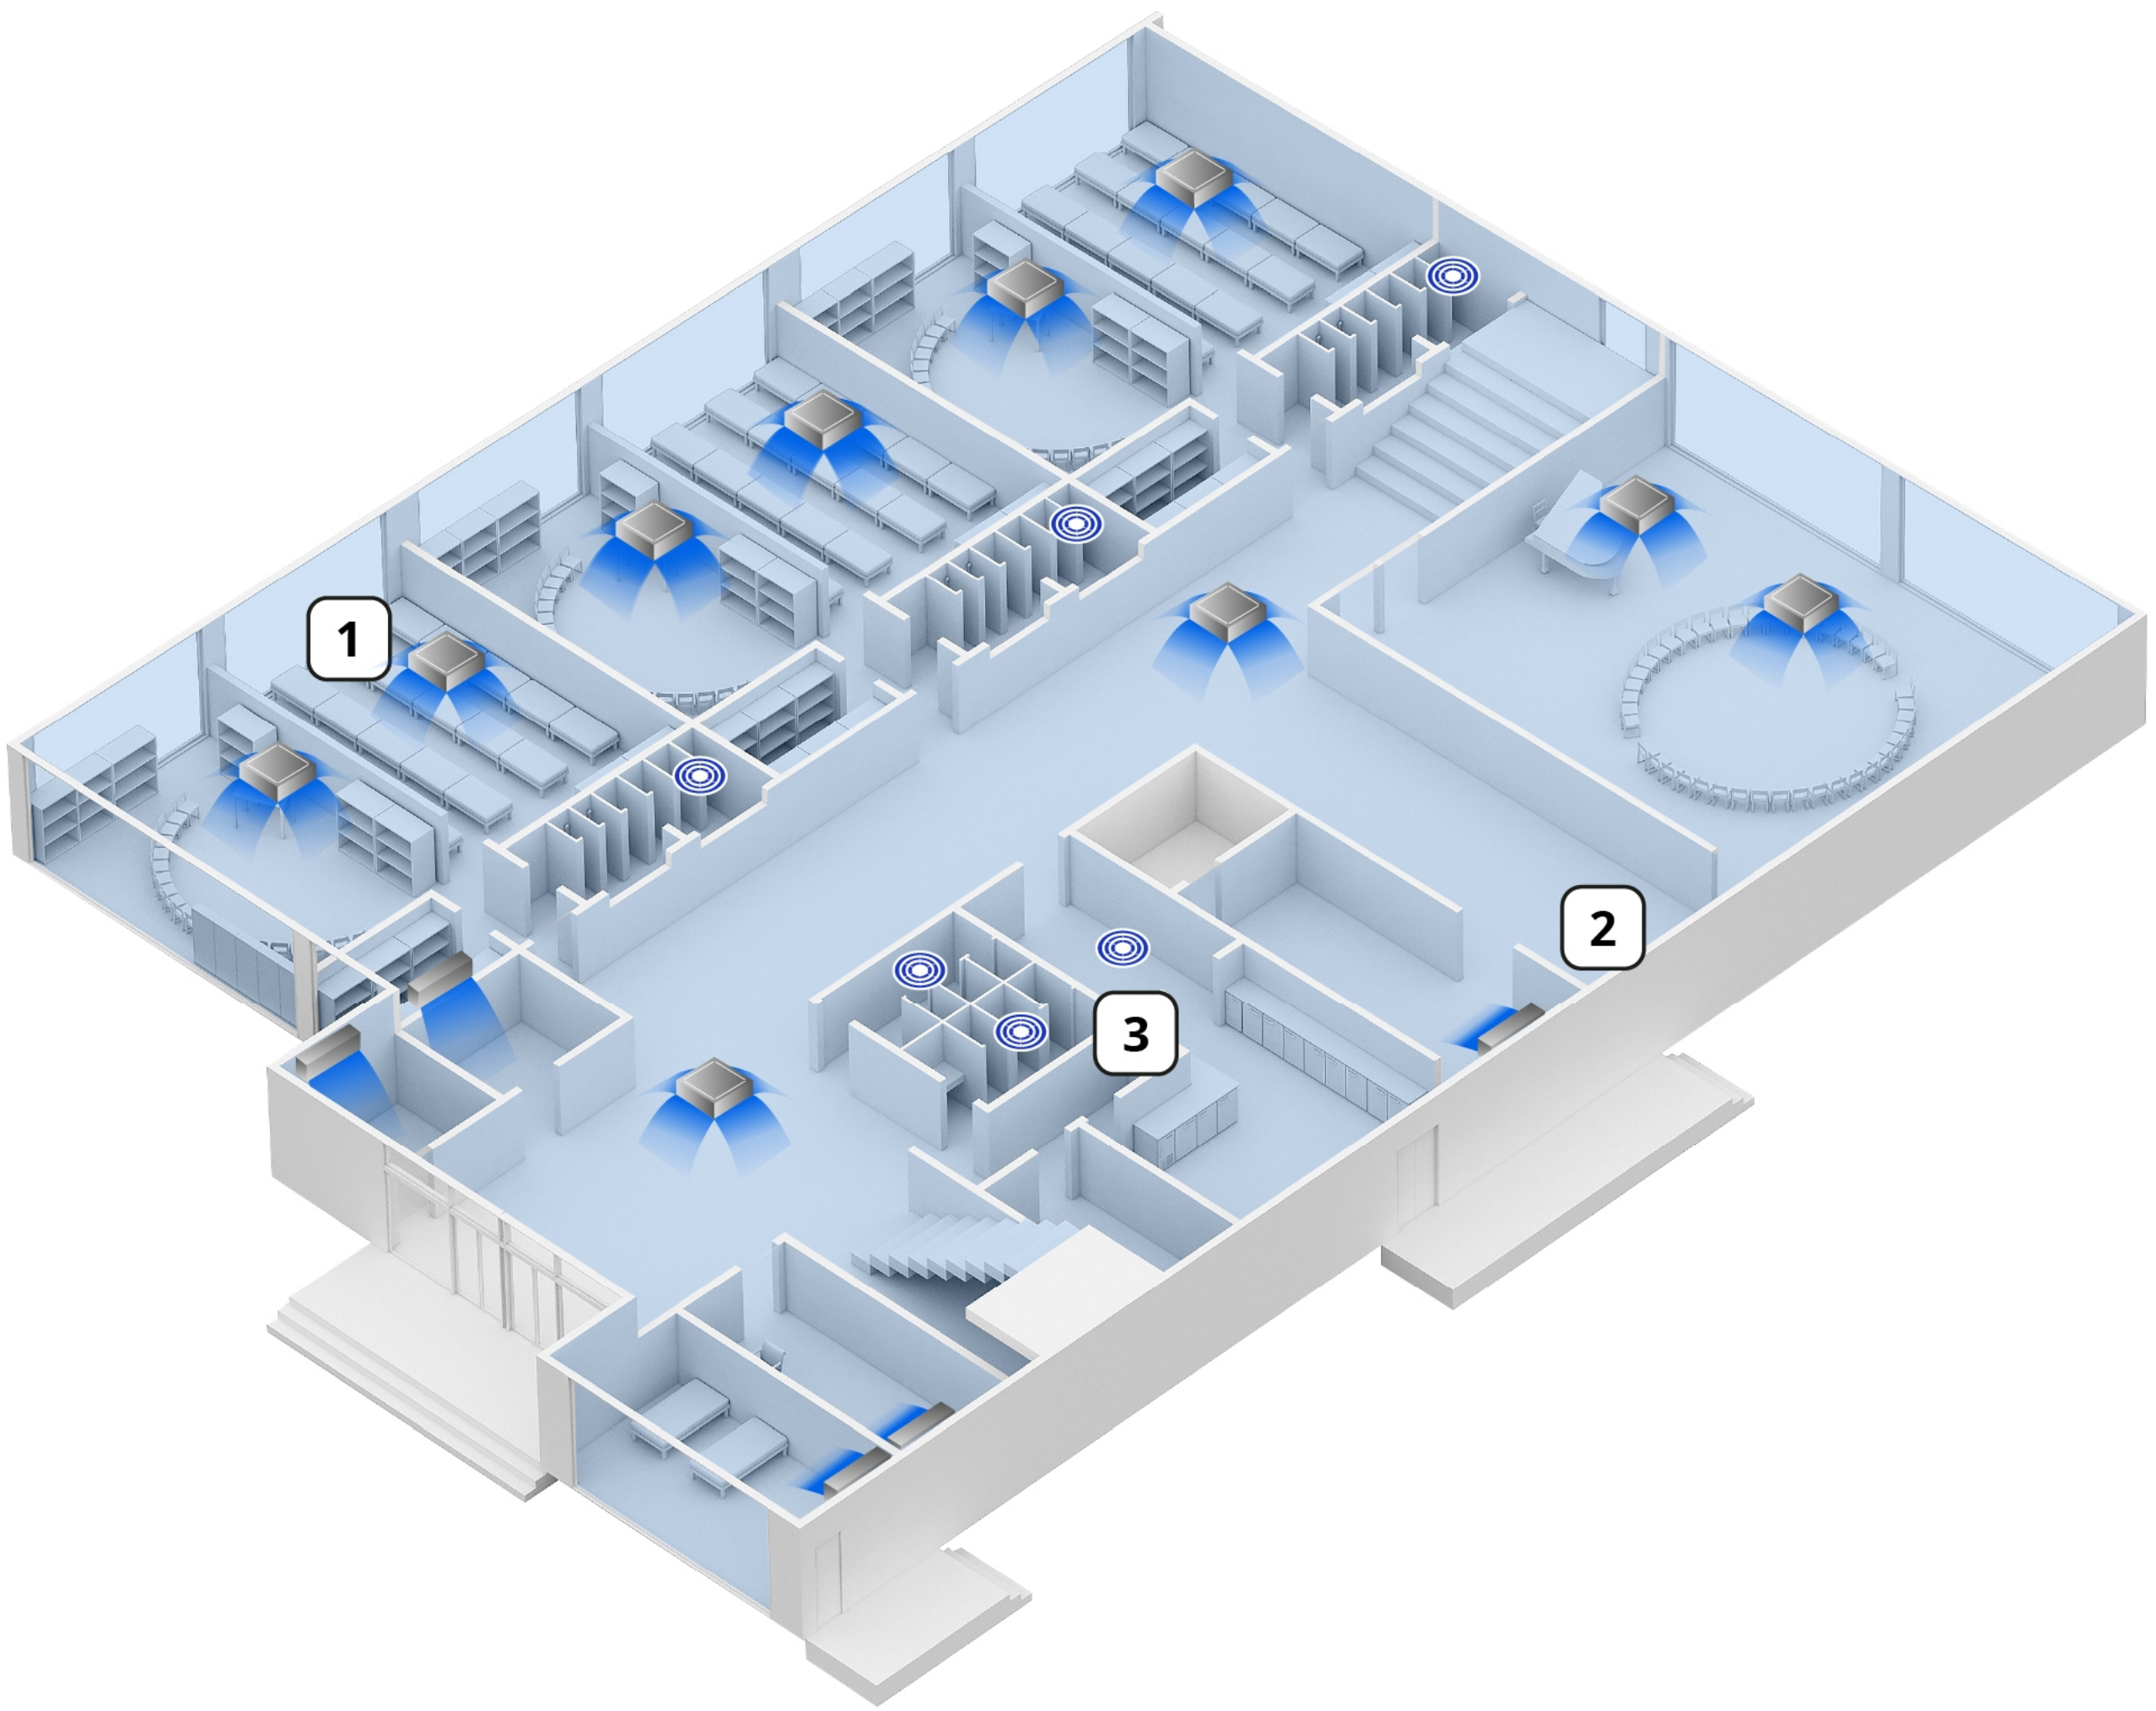

Air cleaning and connectivity standard plan

Air cleaning

4-way cassette

Wall-mounted

air-e (nanoe™ X)

Focused air cleaning

Basic cleanliness is maintained with nanoe™ X.

Performance score