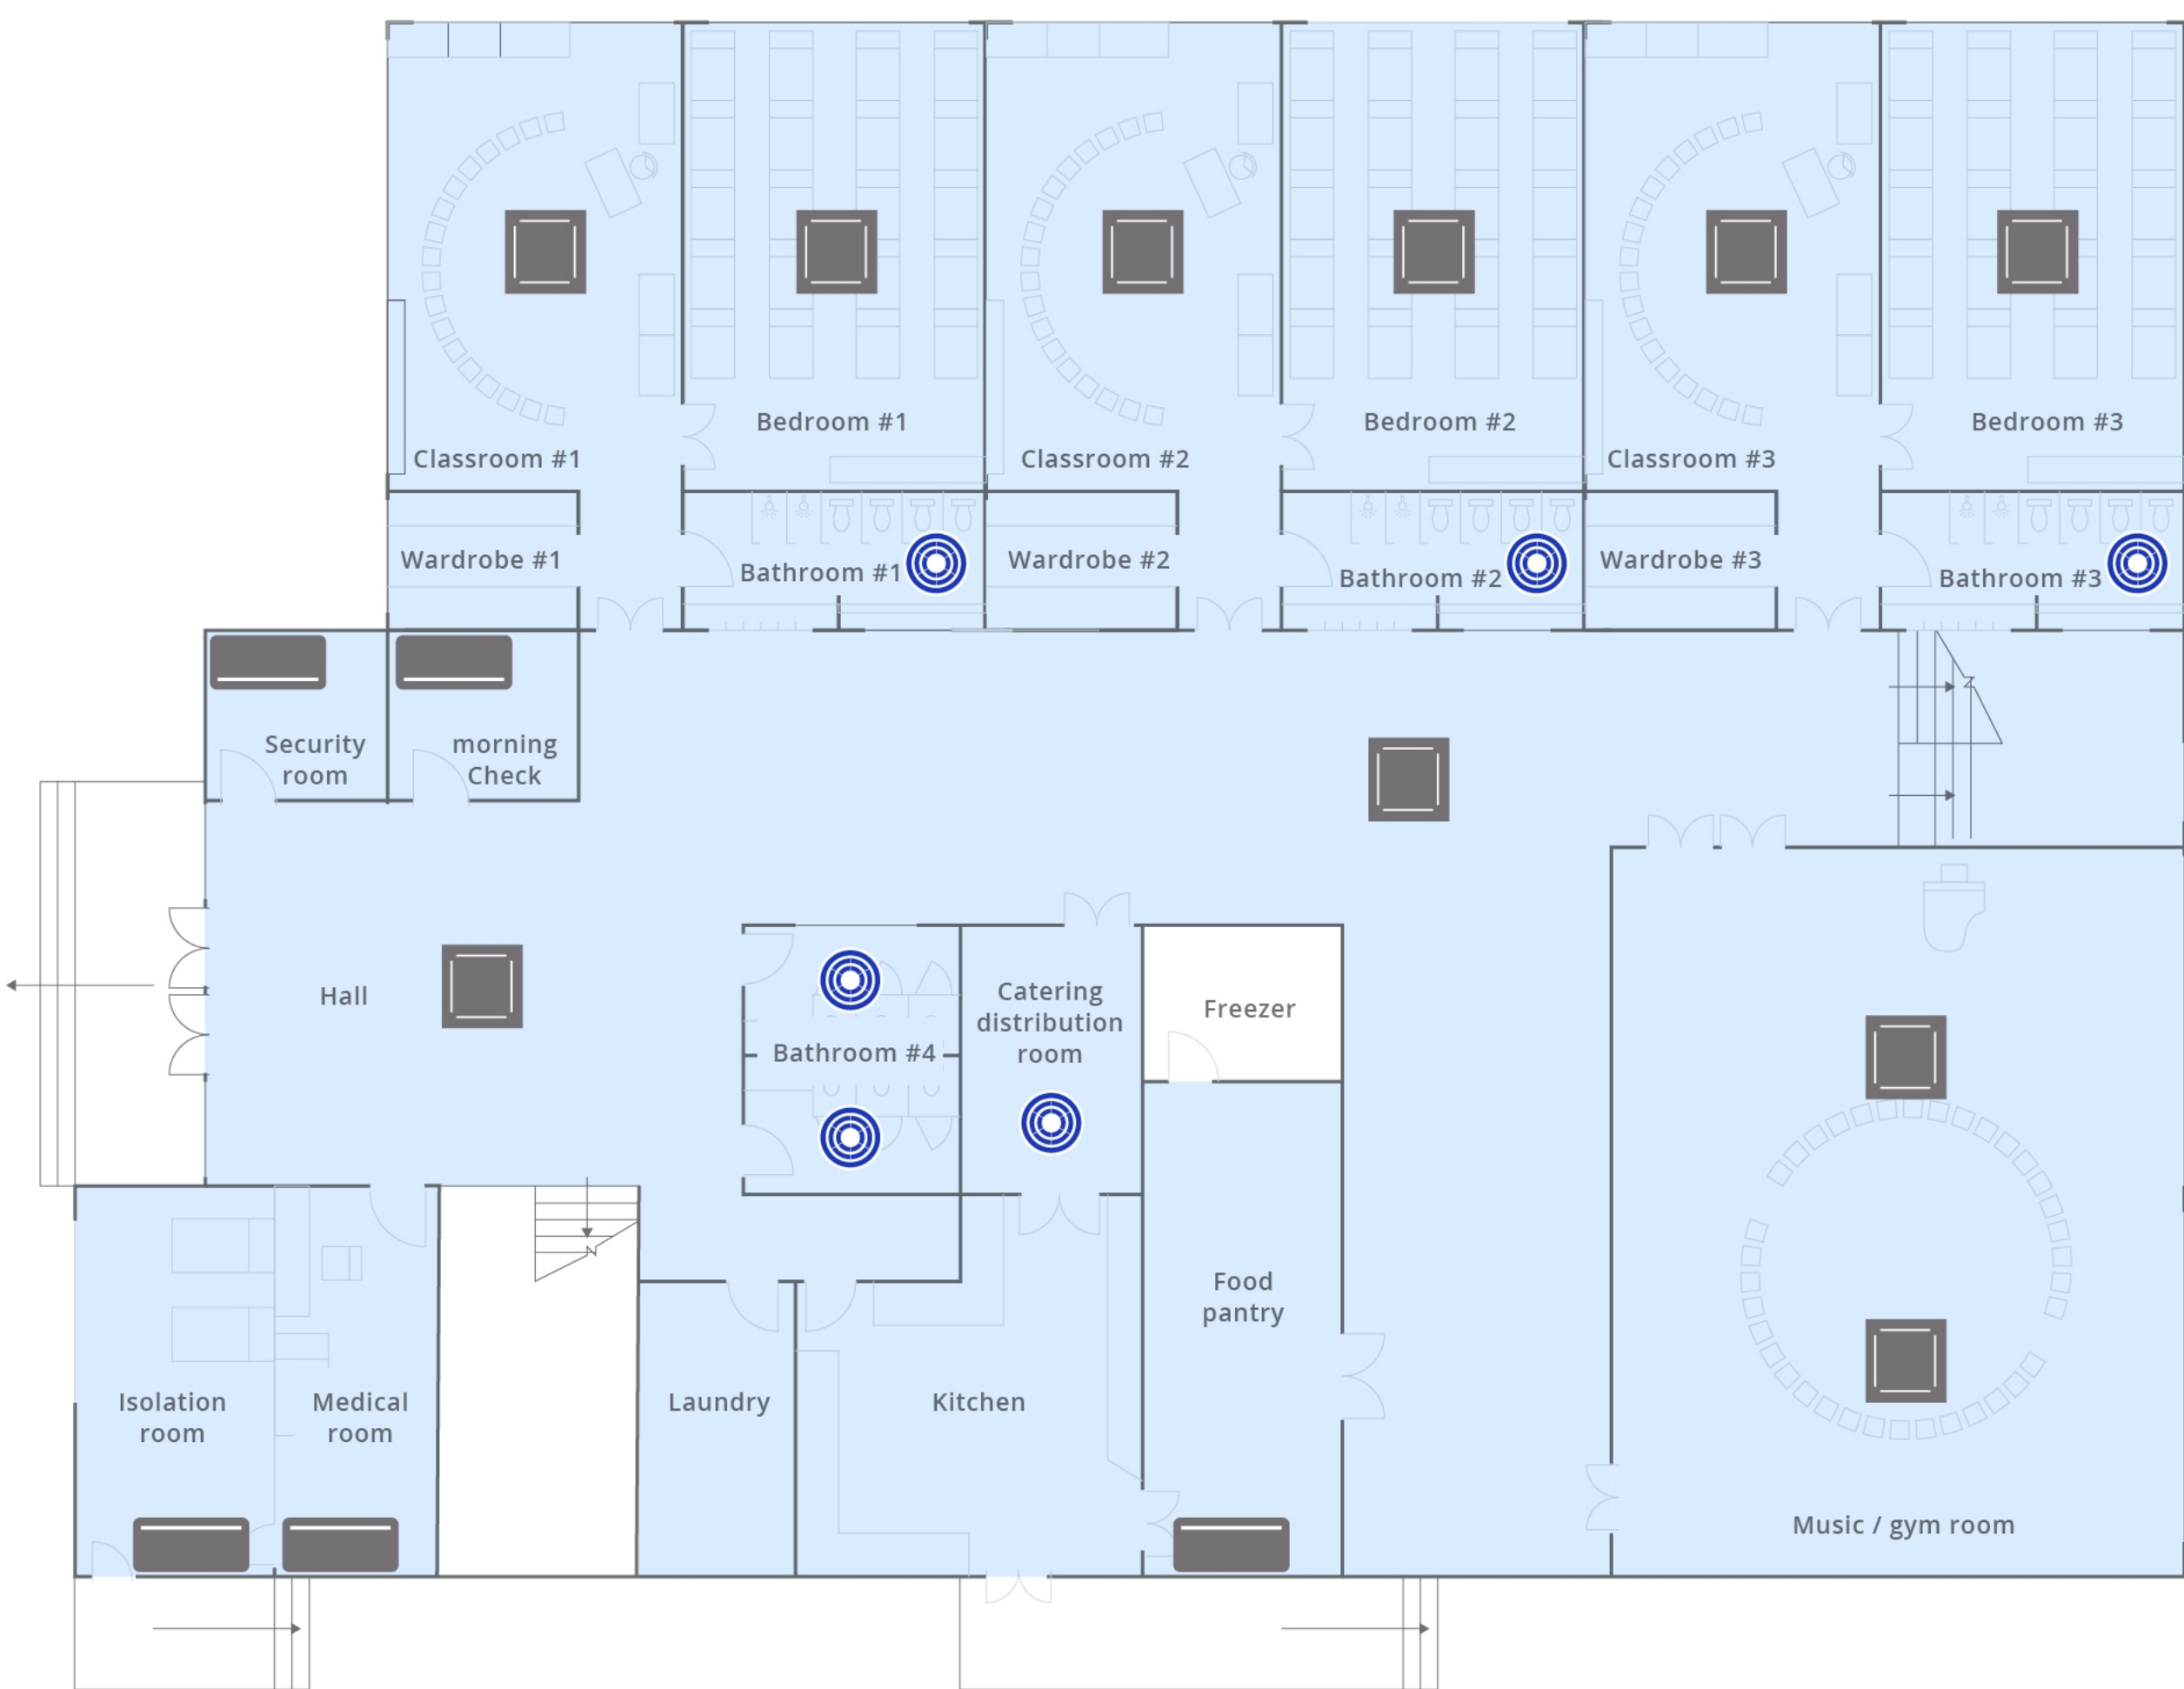

Air cleaning and connectivity standard plan

Air cleaning

4-way cassette

Wall-mounted

air-e (nanoe™ X)

Focused air cleaning

Basic cleanliness is maintained with nanoe™ X.

Performance score