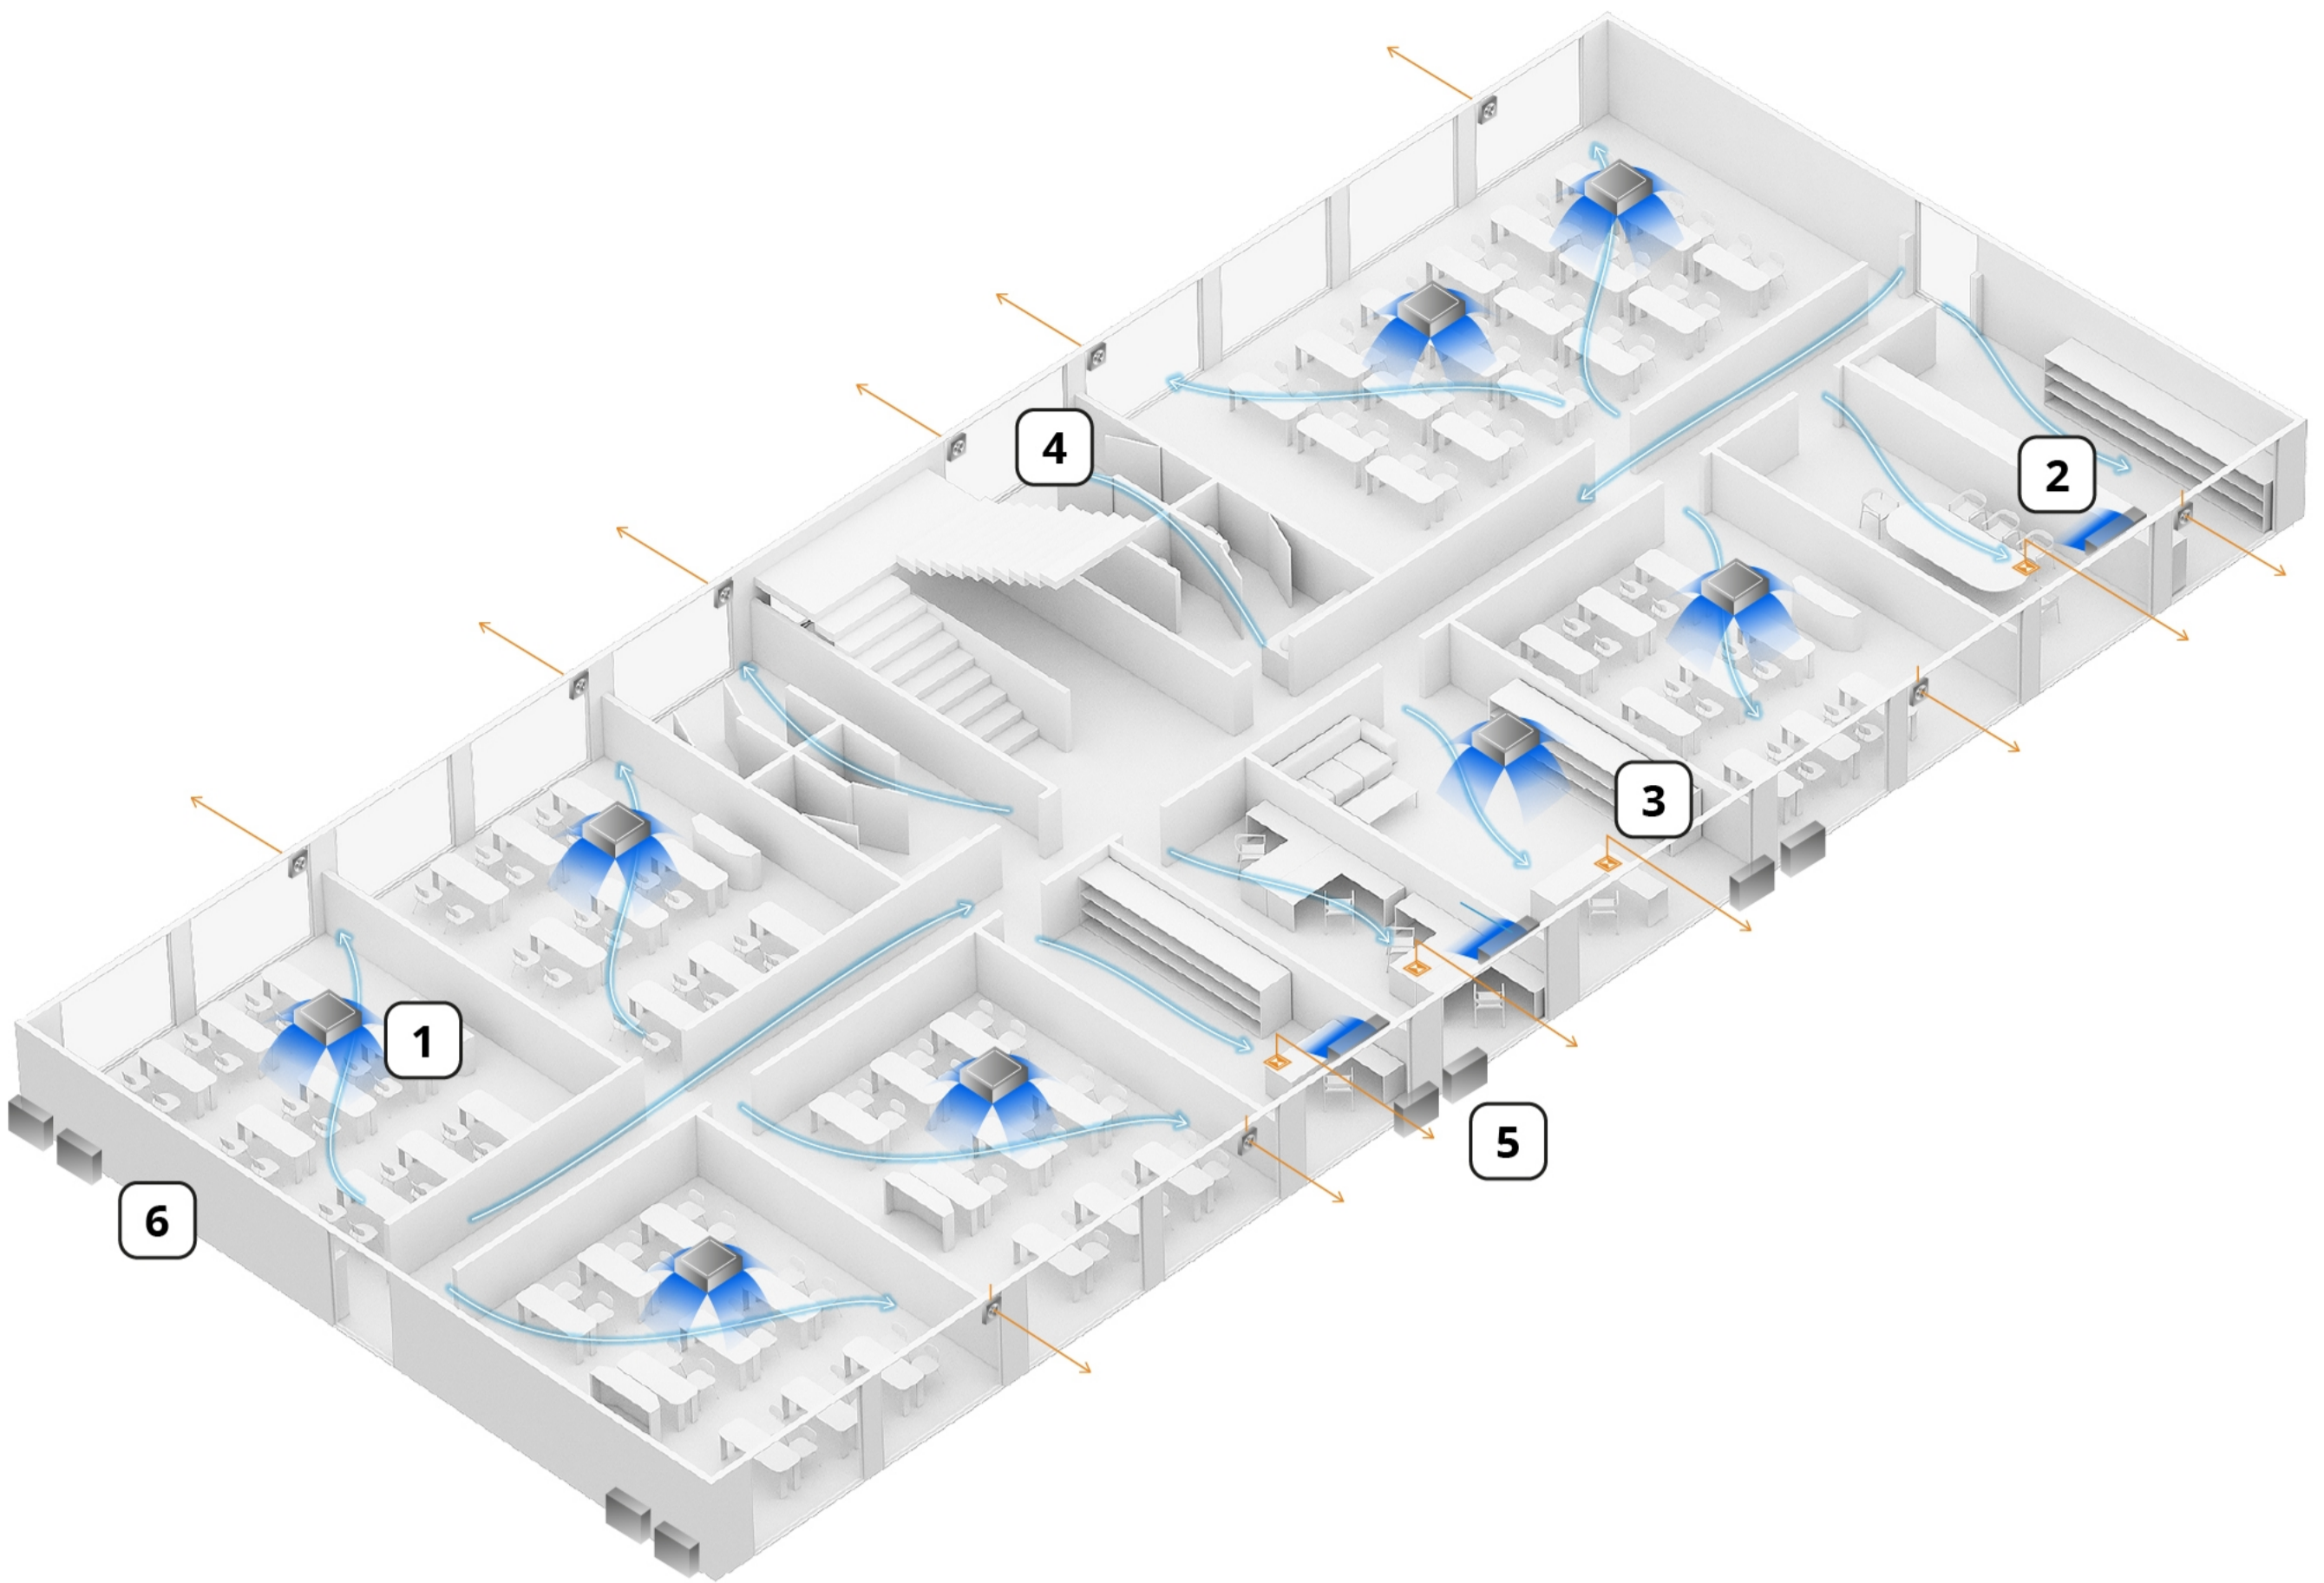

Air cleaning and connectivity standard plan

Air cleaning plan details (+)

Connectivity plan details (+)

4-way cassette

Wall-mounted

Ventilation fan

Wall-mount Ventilation fan

Single-split Outdoor Unit(RAC)

Single-split Outdoor Unit(PAC)

Focused Ventilation and air conditioning

Performance score

- Bacteria and virus inhibition: ★★★★★
- Connectivity: ★★★★★
- Ease of installation: ★★★★★
- CO₂ concentration: ★★★★★
- Deodorisation: ★★★★★