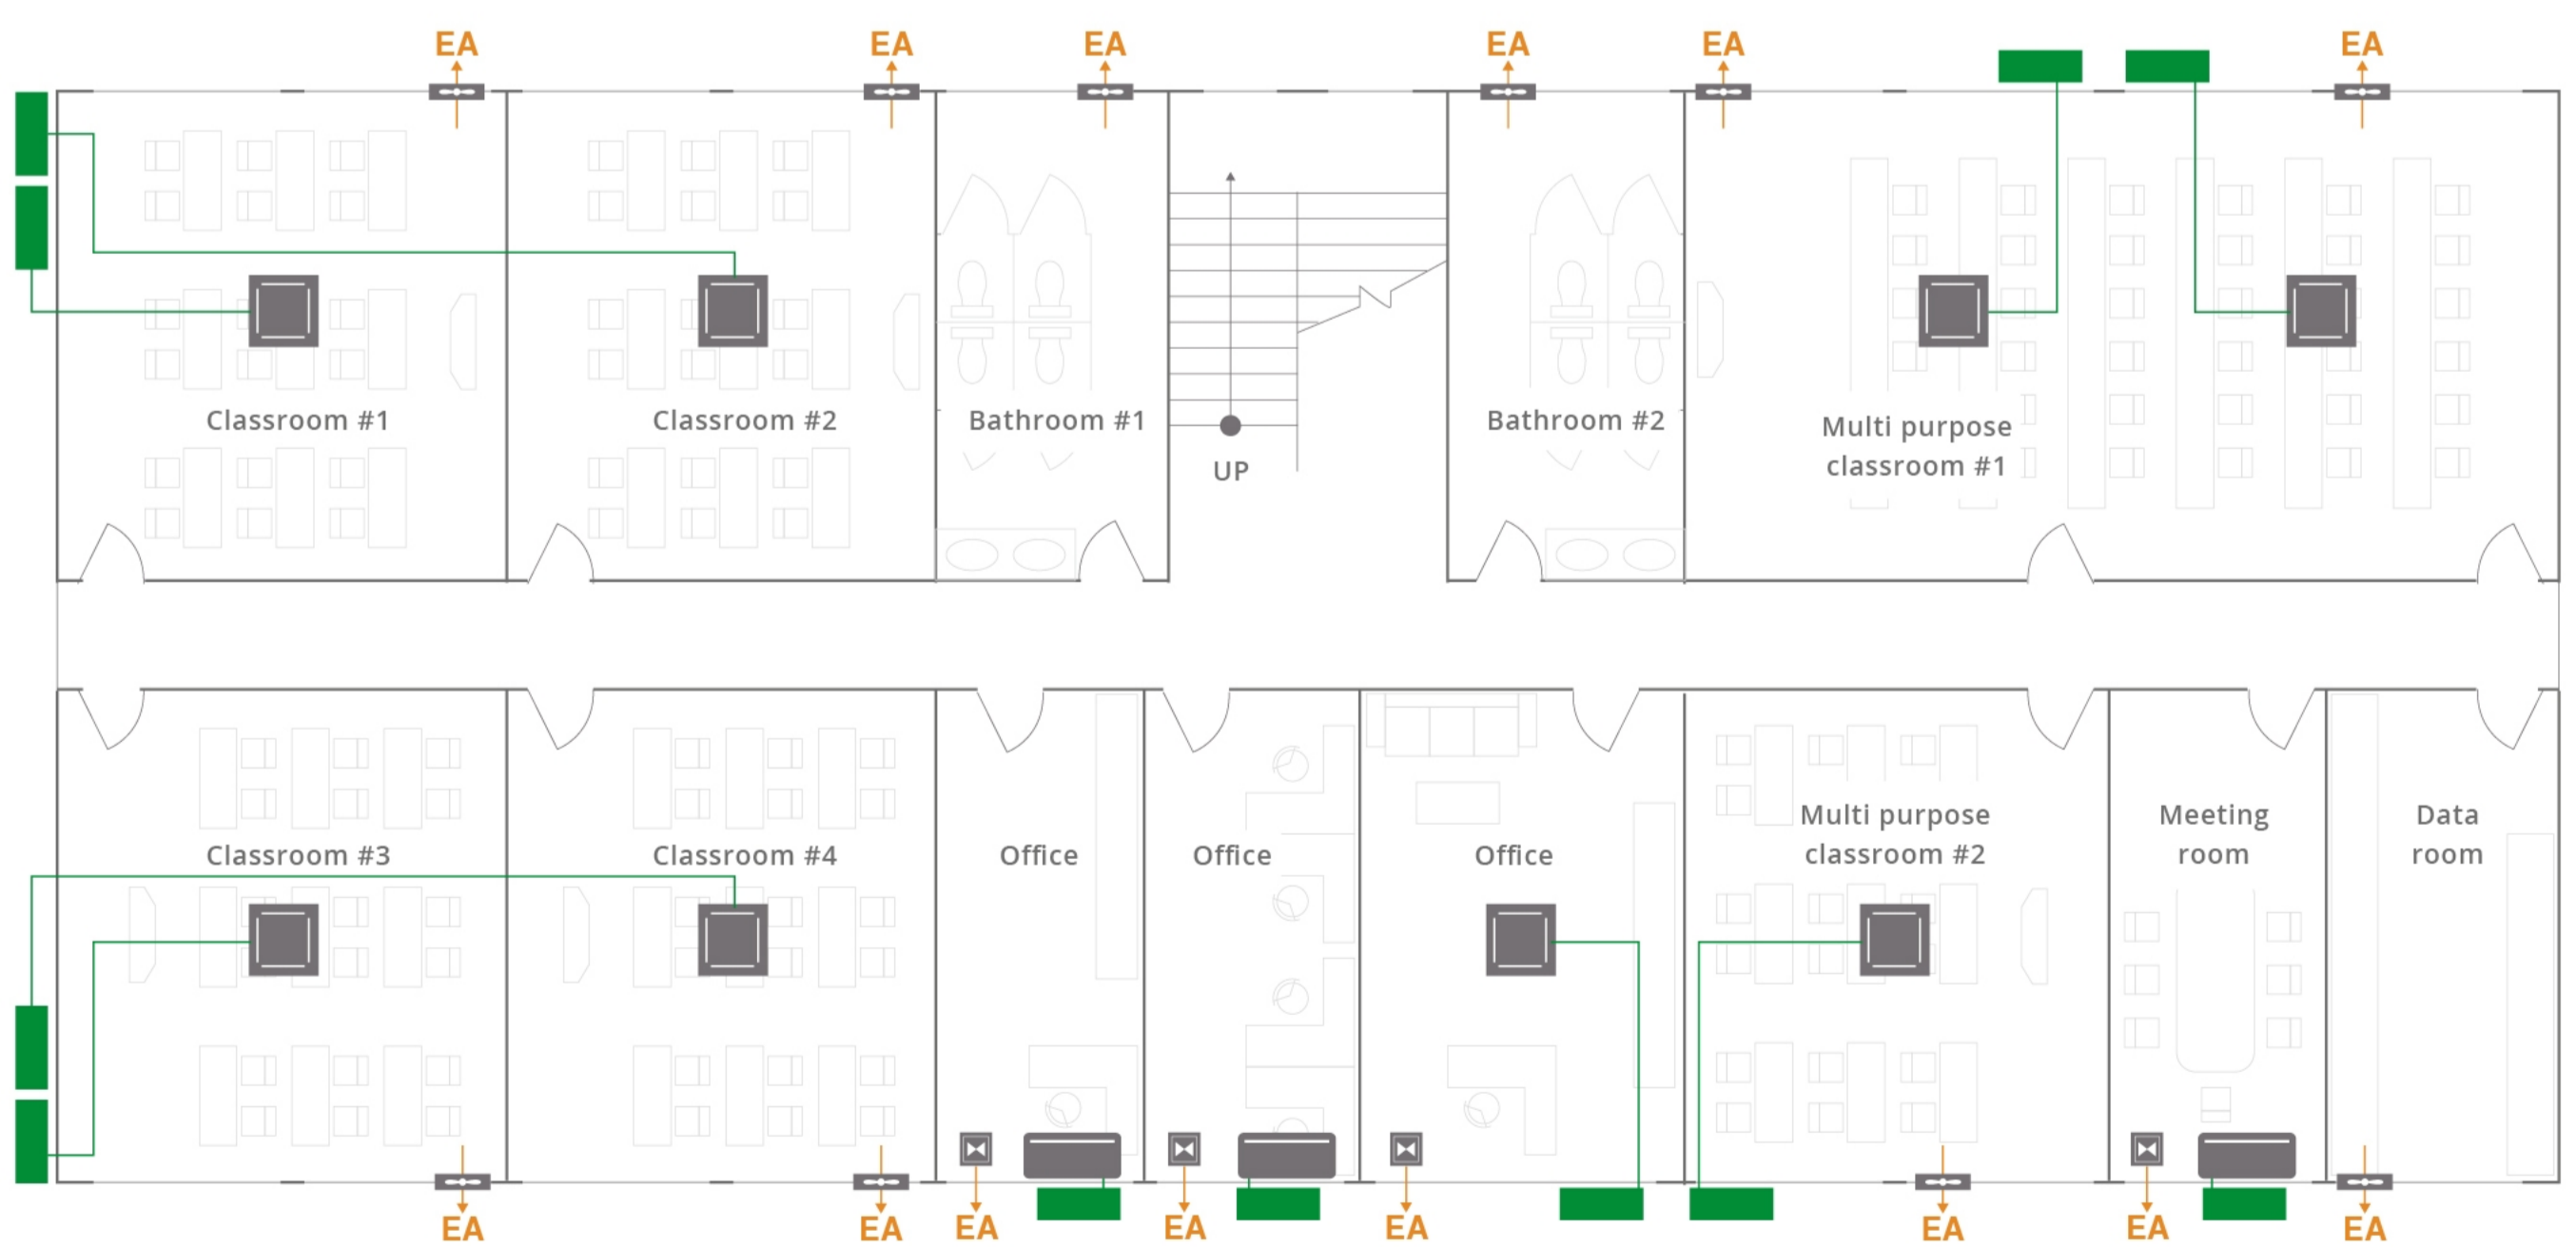

Air cleaning and connectivity standard plan

Air cleaning plan details (+)

Connectivity plan details (+)

4-way cassette

Wall-mounted

Ventilation fan

Wall-mount Ventilation fan

Single-split Outdoor Unit(RAC)

Single-split Outdoor Unit(PAC)

Focused Ventilation and air conditioning

Performance score

- Bacteria and virus inhibition: ★★★★★
- Connectivity: ★★★★★
- Ease of installation: ★★★★★
- CO₂ concentration: ★★★★★
- Deodorisation: ★★★★★