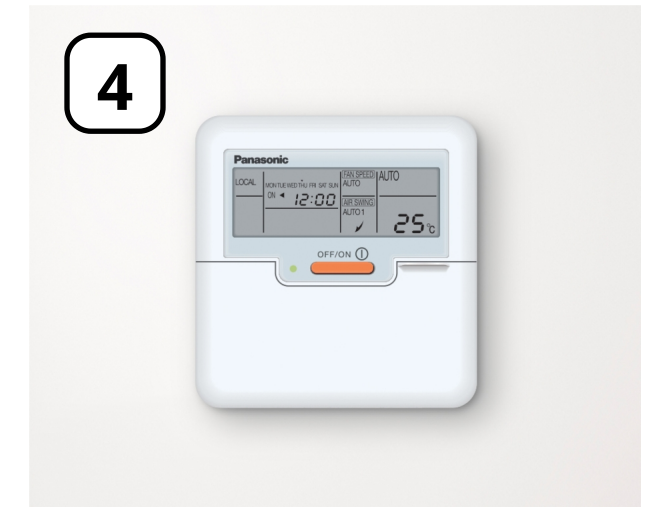

Air cleaning and connectivity standard plan

Connectivity

System controller

CZ-CAPRA1

Individual control (PAC)

Individual control (RAC)

Focused Connectivity

- Individual control for PAC
- Individual control for RAC
- Centralised control
- CZ-CAPRA1
- - - Crossover wiring between IDU and individual control
- - - Crossover wiring between IDU and individual control
- - - Centralised migration wiring