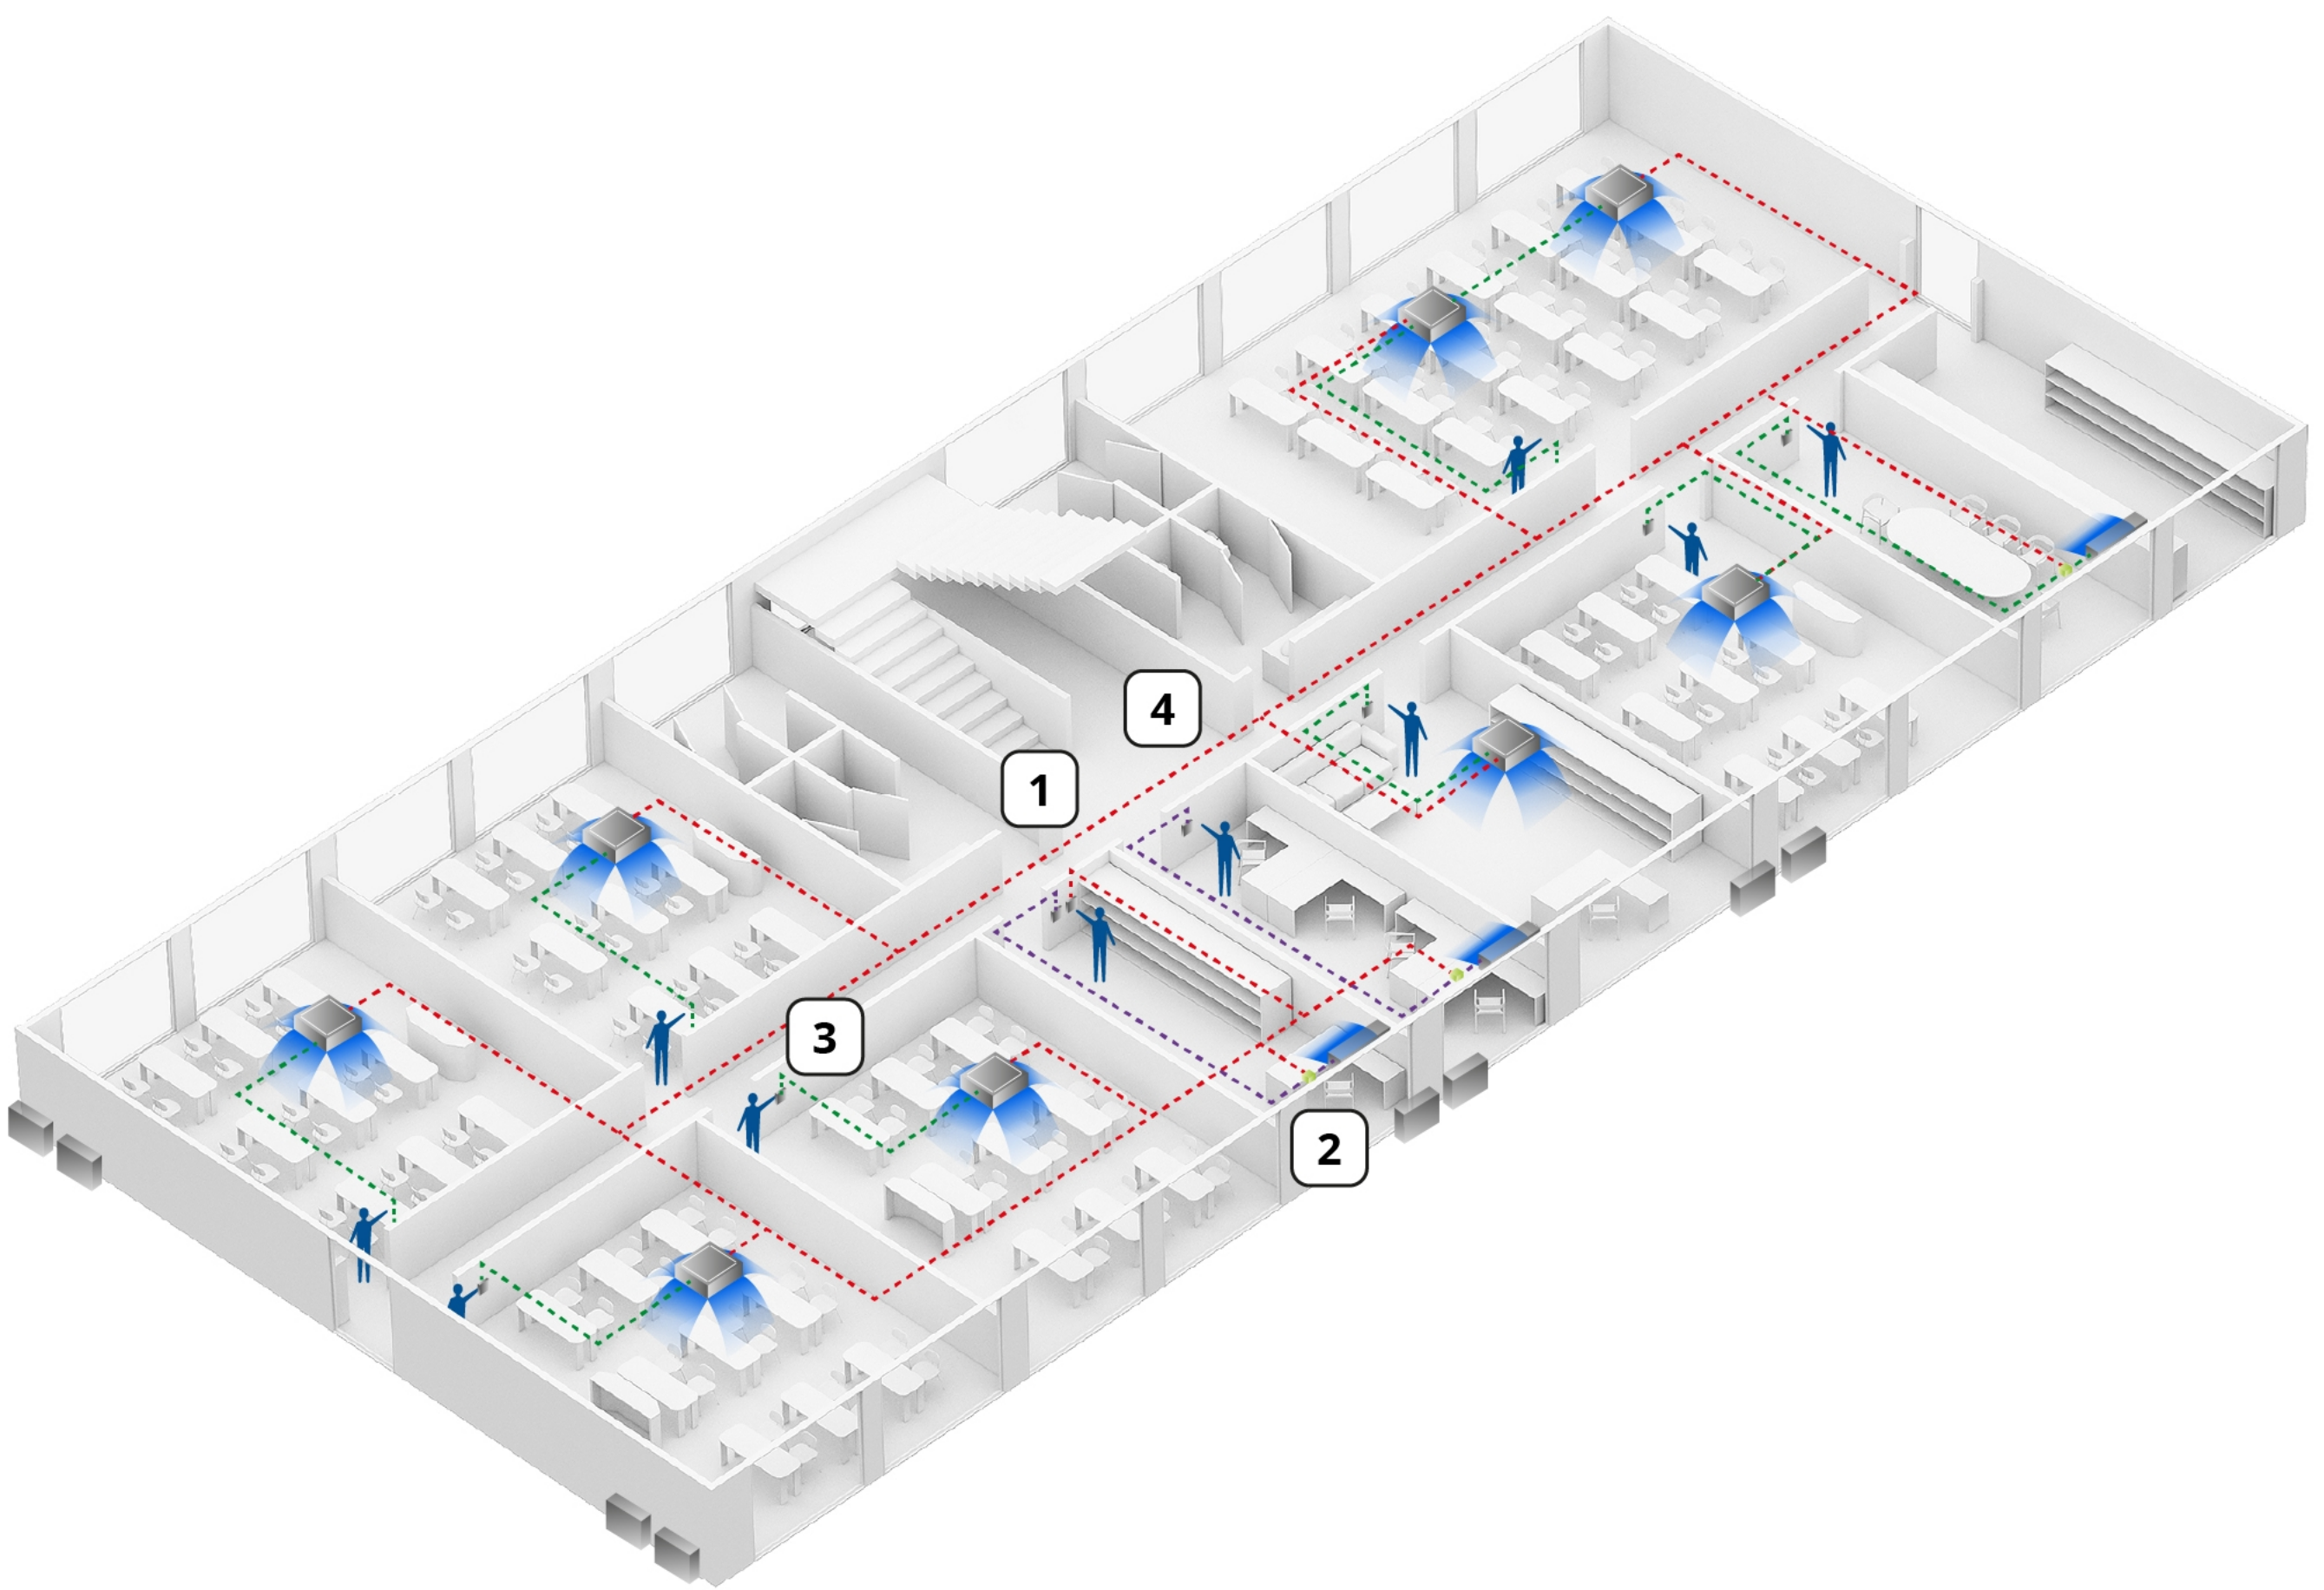

Air cleaning and connectivity standard plan

Connectivity

System controller

CZ-CAPRA1

Individual control (PAC)

Individual control (RAC)

Focused Connectivity

- Individual control for PAC
- Individual control for RAC
- Centralised control
- CZ-CAPRA1
- - - Crossover wiring between IDU and individual control
- - - Crossover wiring between IDU and individual control
- - - Centralised migration wiring