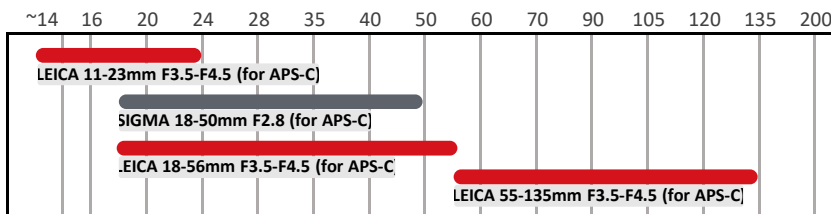

## APS-C

\*1 When mounted with 1.4x Teleconverter LUMIX S DMW-STC14 or SIGMA TC-1411 or LEICA Extender L 1.4

\*2 When mounted with 2.0x Teleconverter LUMIX S DMW-STC20 or SIGMA TC-2011

\*3 When mounted with 1.4x Teleconverter SIGMA TC-1411 or LEICA Extender L 1.4