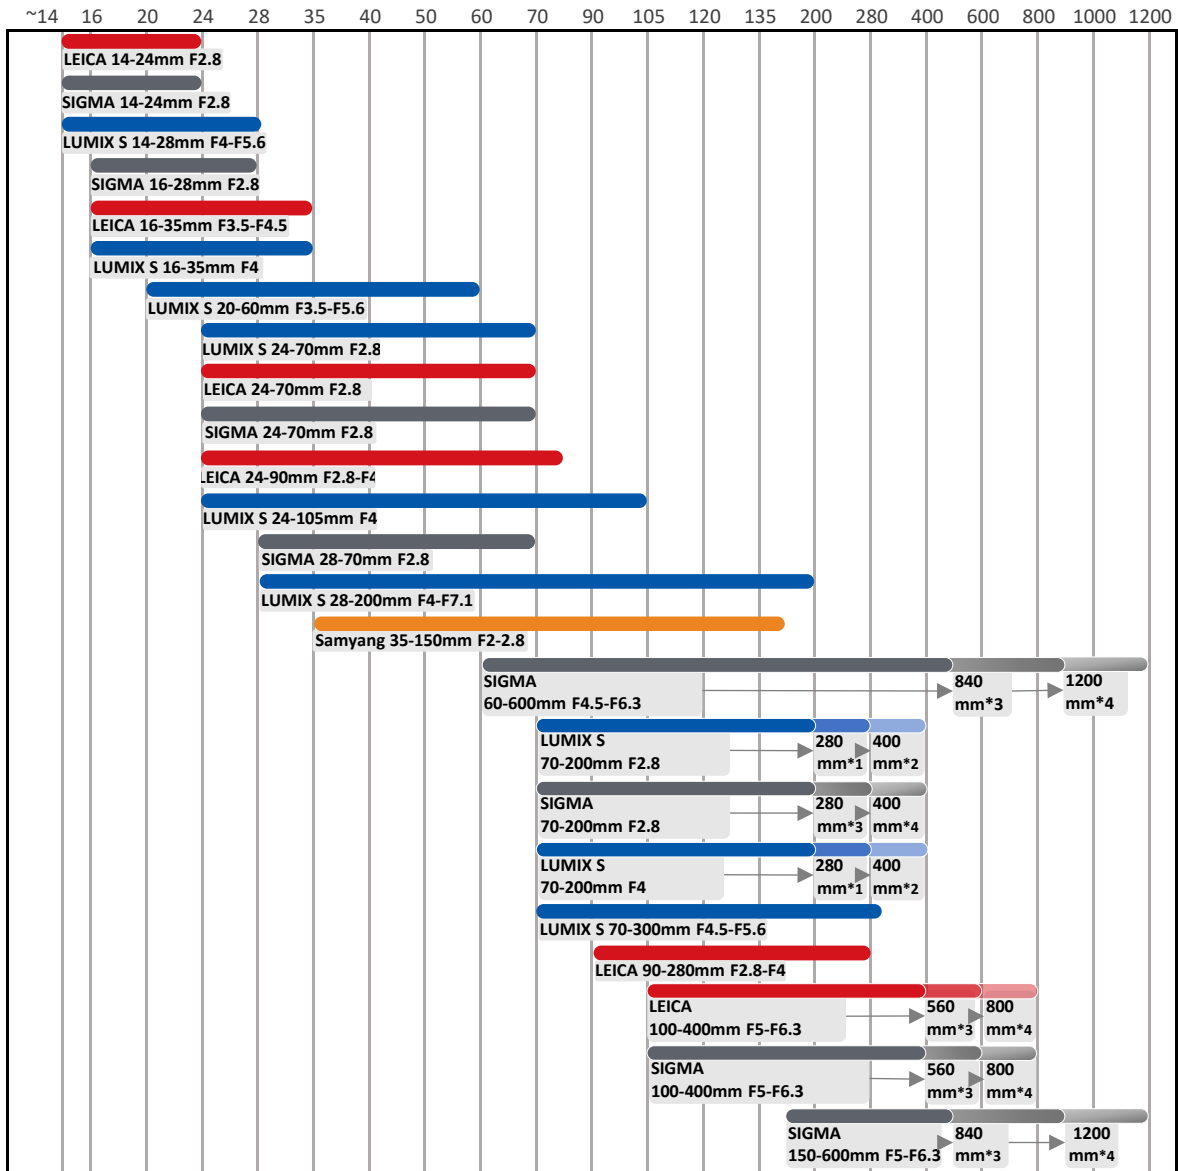

# L-Mount ZOOM LENS As of February 28, 2024

## Full-Frame

## APS-C

\*1 When mounted with 1.4x Teleconverter LUMIX S DMW-STC14 or SIGMA TC-1411 or LEICA Extender L 1.4

\*2 When mounted with 2.0x Teleconverter LUMIX S DMW-STC20 or SIGMA TC-2011

\*3 When mounted with 1.4x Teleconverter SIGMA TC-1411 or LEICA Extender L 1.4