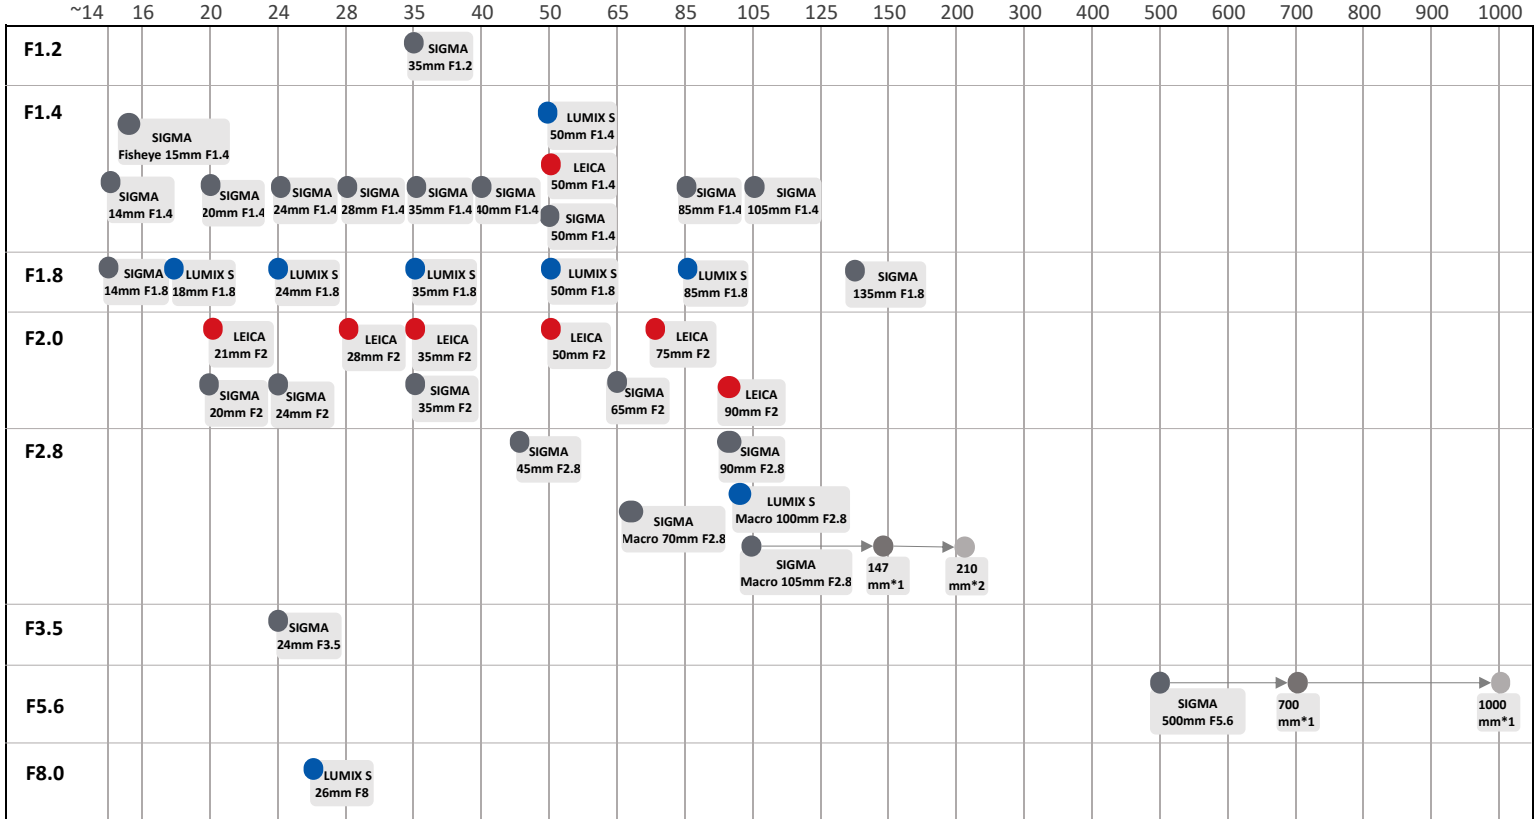

L-Mount FIXED FOCAL LENGTH LENS

As of May 22, 2024

Full-Frame

APS-C

*1 When mounted with 1.4x Teleconverter SIGMA TC-1411 or LEICA Extender L 1.4

*2 When mounted with 2.0x Teleconverter SIGMA TC-2011

Please update the Lens and the Converter to the latest firmware. Please refer to manufactures' support site for the latest firmware.