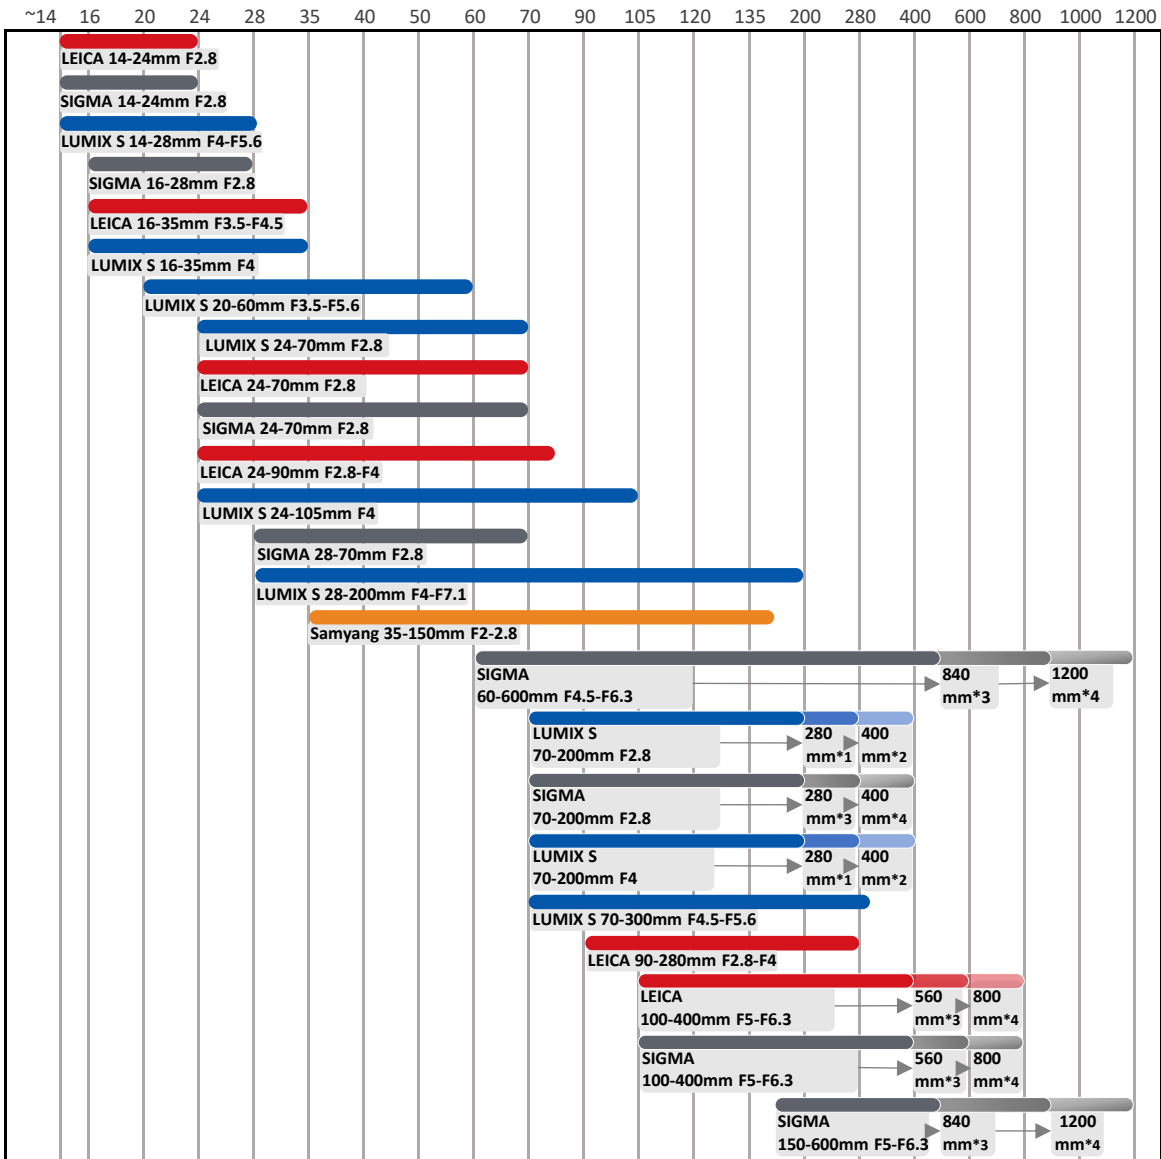

L-Mount ZOOM LENS

As of May 22, 2024

Full-Frame

APS-C

*1 When mounted with 1.4x Teleconverter LUMIX S DMW-STC14 or SIGMA TC-1411 or LEICA Extender L 1.4

*2 When mounted with 2.0x Teleconverter LUMIX S DMW-STC20 or SIGMA TC-2011

*3 When mounted with 1.4x Teleconverter SIGMA TC-1411 or LEICA Extender L 1.4

*4 When mounted with 2.0x Teleconverter SIGMA TC-2011

Please update the Lens and the Converter to the latest firmware. Please refer to manufactures' support site for the latest firmware.