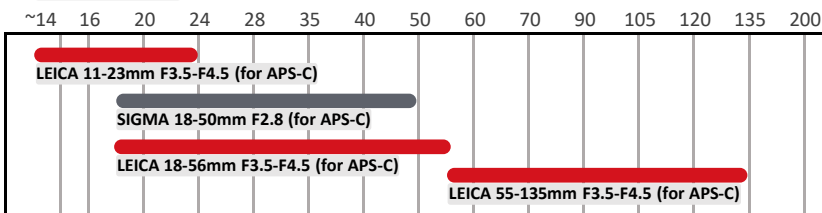

L-Mount ZOOM LENS

As of May 22, 2024

Full-Frame

APS-C

*1 When mounted with 1.4x Teleconverter LUMIX S DMW-STC14 or SIGMA TC-1411 or LEICA Extender L 1.4

*2 When mounted with 2.0x Teleconverter LUMIX S DMW-STC20 or SIGMA TC-2011