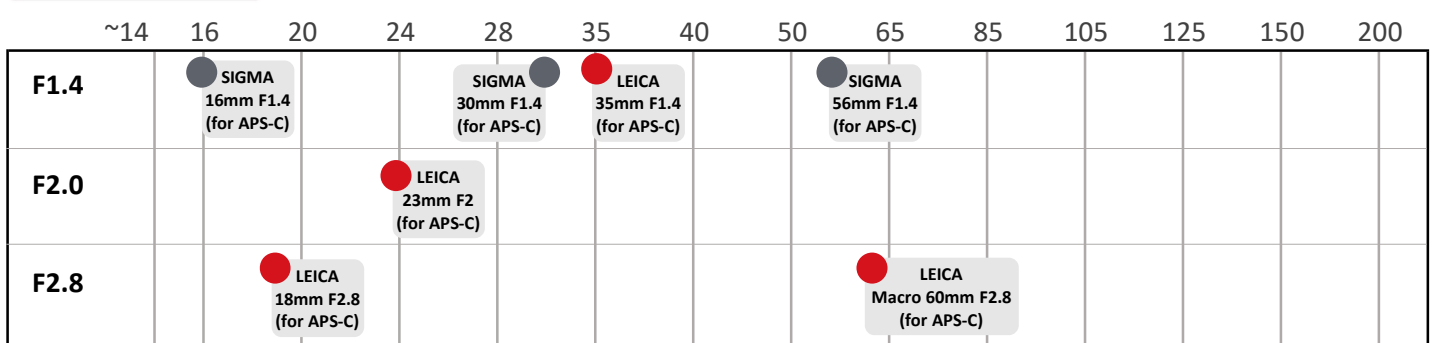

L-Mount FIXED FOCAL LENGTH LENS

As of February 22, 2024

Full-Frame

APS-C

*3 When mounted with 1.4x Teleconverter SIGMA TC-1411

*4 When mounted with 2.0x Teleconverter SIGMA TC-2011