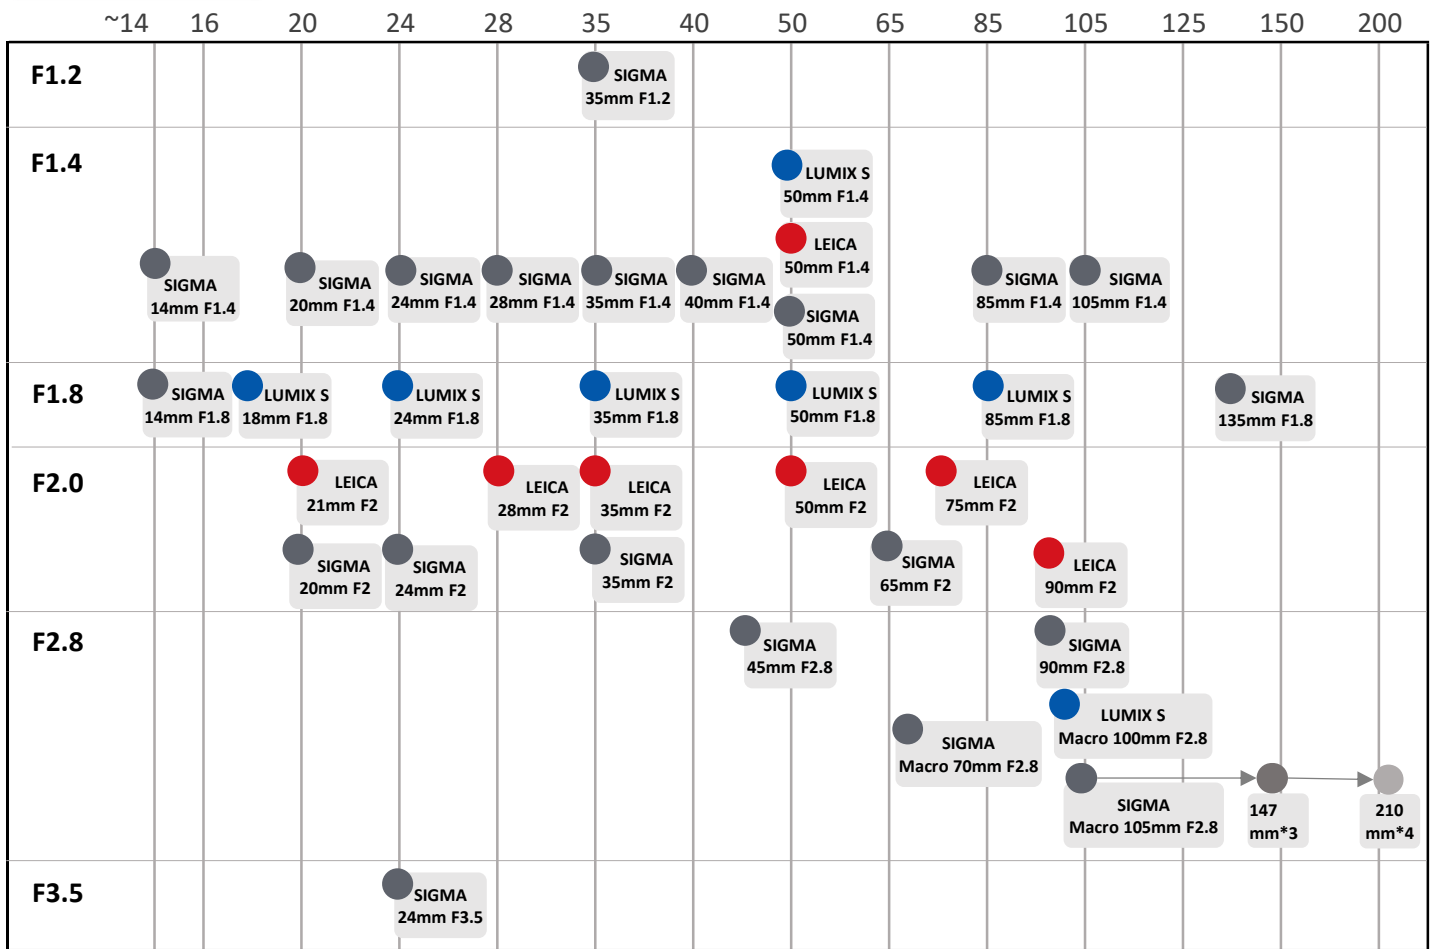

L-Mount FIXED FOCAL LENGTH LENS

As of February 22, 2024

Full-Frame

APS-C

*3 When mounted with 1.4x Teleconverter SIGMA TC-1411

*4 When mounted with 2.0x Teleconverter SIGMA TC-2011