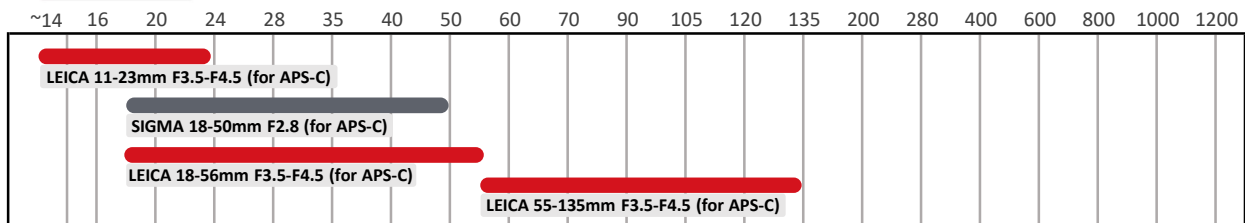

L-Mount ZOOM LENS

As of February 22, 2024

Full-Frame

APS-C

- *1 When mounted with 1.4x Teleconverter LUMIX S DMW-STC14
- *2 When mounted with 2.0x Teleconverter LUMIX S DMW-STC20
- *3 When mounted with 1.4x Teleconverter SIGMA TC-1411
- *4 When mounted with 2.0x Teleconverter SIGMA TC-2011
- *5 When mounted with 1.4x Teleconverter LEICA Extender L 1.4