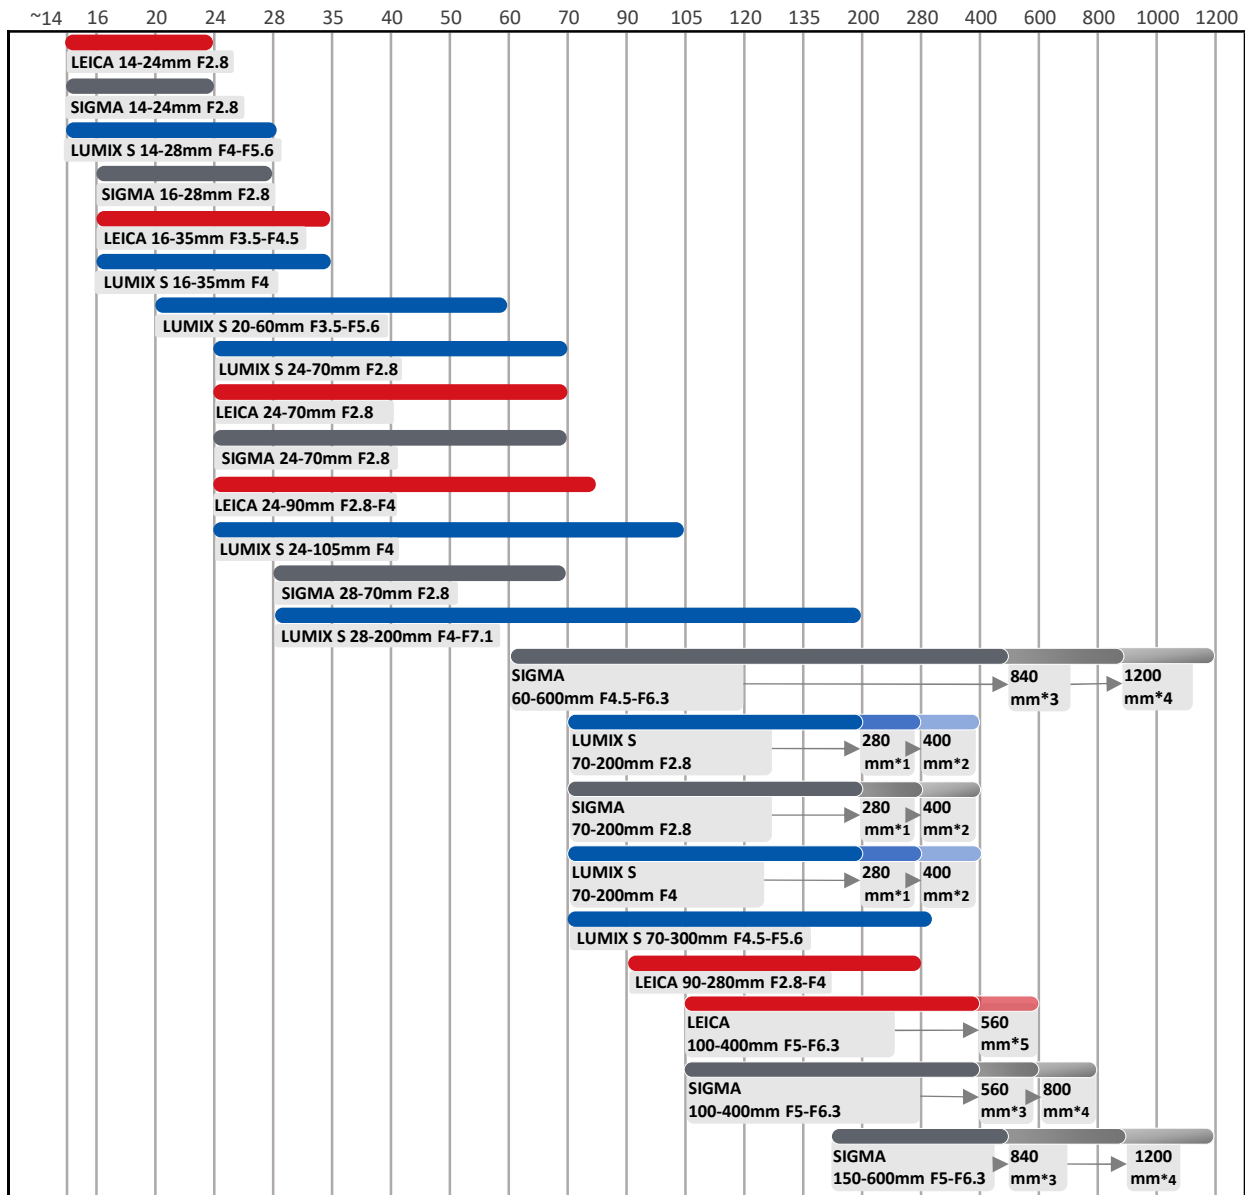

L-Mount ZOOM LENS

As of February 22, 2024

Full-Frame

APS-C

- *1 When mounted with 1.4x Teleconverter LUMIX S DMW-STC14
- *2 When mounted with 2.0x Teleconverter LUMIX S DMW-STC20
- *3 When mounted with 1.4x Teleconverter SIGMA TC-1411
- *4 When mounted with 2.0x Teleconverter SIGMA TC-2011
- *5 When mounted with 1.4x Teleconverter LEICA Extender L 1.4