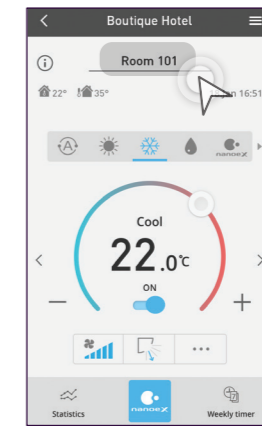

3.4 Comfort Cooling for Every Occasion

Control Units in Group.

You can now turn all of your air conditioner groups ALL OFF or ALL ON.

ALL OFF
- °C OFF

Office Space

ALL ON
❄️ 22.0 °C ON

Office Space

ALL OFF / ALL ON

Office

ALL OFF / ALL ON

Hotel

ALL OFF / ALL ON.

Repeat Step 1- 3 to turn all units OFF / ON.

STEP 1

Select an air conditioner in the group.

STEP 2

Tap the highlighted area to access group status.

STEP 3

Select ALL OFF or ALL ON.

STEP 4

Tap "OK" to either switch all air conditioners in the same group OFF or ON.

- °C OFF
Room 201

- °C OFF
Room 101

Boutique Hotel