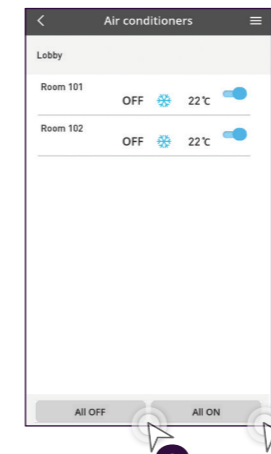

Office

ALL OFF / ALL ON

Hotel

ALL OFF / ALL ON.

Repeat Step 1- 3 to turn all units OFF / ON.

STEP 1

Select an air conditioner in the group.

STEP 2

Tap the highlighted area to access group status.

STEP 3

Select ALL OFF or ALL ON.

STEP 4

Tap "OK" to either switch all air conditioners in the same group OFF or ON.

- °C OFF
Room 201

- °C OFF
Room 101

Boutique Hotel