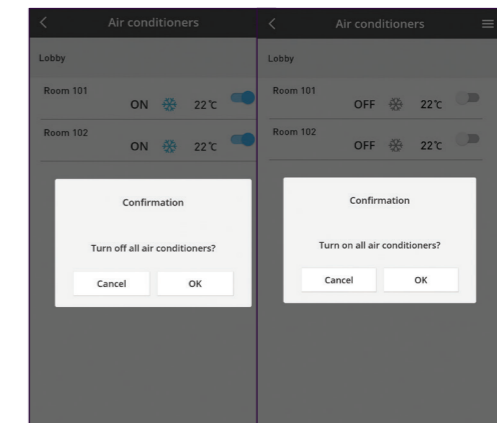

3.4 Comfort Cooling for Every Occasion

Control Units in Group.

You can now turn all of your air conditioner groups ALL OFF or ALL ON.

ALL OFF
- °C OFF

Office Space

ALL ON
❄️ 22.0 °C ON

Office Space

ALL OFF / ALL ON

Office

ALL OFF / ALL ON

Hotel

ALL OFF / ALL ON.

Repeat Step 1- 3 to turn all units OFF / ON.

STEP 1

Select an air conditioner in the group.

STEP 2

Tap the highlighted area to access group status.

STEP 3

Select ALL OFF or ALL ON.

STEP 4

Tap "OK" to either switch all air conditioners in the same group OFF or ON.

- °C OFF
Room 201

- °C OFF
Room 101

Boutique Hotel