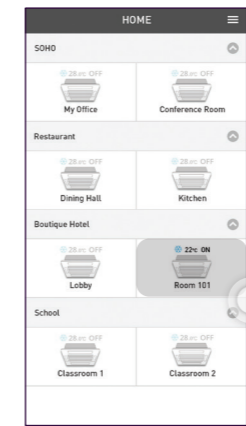

Office

ALL OFF / ALL ON

Hotel

ALL OFF / ALL ON.

Repeat Step 1- 3 to turn all units OFF / ON.

STEP 1

Select an air conditioner in the group.

STEP 2

Tap the highlighted area to access group status.

STEP 3

Select ALL OFF or ALL ON.

STEP 4

Tap "OK" to either switch all air conditioners in the same group OFF or ON.

- °C OFF
Room 201

- °C OFF
Room 101

Boutique Hotel