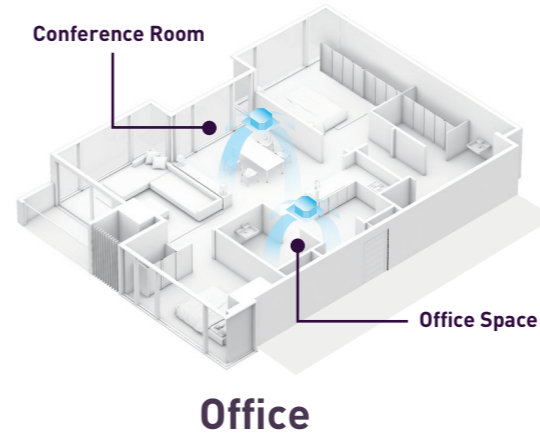

3.4 Comfort Cooling for Every Occasion

Control Units in Group.

You can now turn all of your air conditioner groups ALL OFF or ALL ON.

ALL OFF
- °C OFF

Office Space

ALL ON
❄️ 22.0 °C ON

Office Space

ALL OFF / ALL ON

Office

ALL OFF / ALL ON

Hotel

ALL OFF / ALL ON.

Repeat Step 1- 3 to turn all units OFF / ON.

STEP 1

Select an air conditioner in the group.

STEP 2

Tap the highlighted area to access group status.

STEP 3

Select ALL OFF or ALL ON.

STEP 4

Tap "OK" to either switch all air conditioners in the same group OFF or ON.

- °C OFF
Room 201

- °C OFF
Room 101

Boutique Hotel