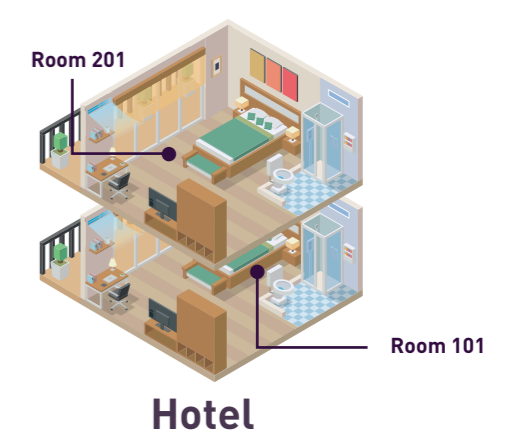

3.4 Comfort Cooling for Every Occasion

Control Units in Group.

You can now turn all of your air conditioner groups ALL OFF or ALL ON.

ALL OFF
- °C OFF

Office Space

ALL ON
❄️ 22.0 °C ON

Office Space

ALL OFF / ALL ON

Office

ALL OFF / ALL ON

Hotel

ALL OFF / ALL ON.

Repeat Step 1- 3 to turn all units OFF / ON.

STEP 1

Select an air conditioner in the group.

STEP 2

Tap the highlighted area to access group status.

STEP 3

Select ALL OFF or ALL ON.

STEP 4

Tap "OK" to either switch all air conditioners in the same group OFF or ON.

- °C OFF
Room 201

- °C OFF
Room 101

Boutique Hotel