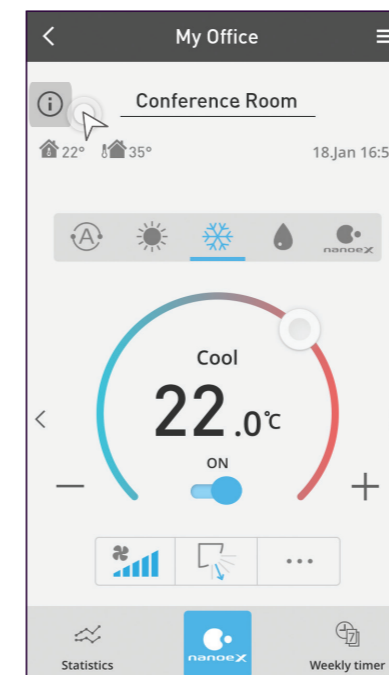

Checking Error Codes.

STEP 1
Tap the “i” notification button.