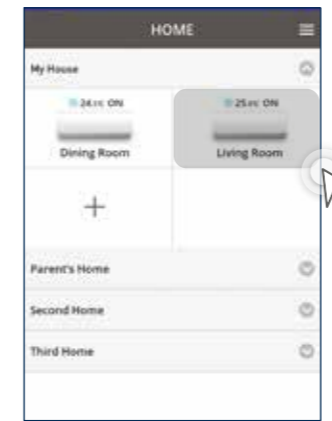

ALL OFF / ALL ON.

Repeat Step 1- 3 to turn all units OFF / ON.

STEP 1

Select an air conditioner in the group.