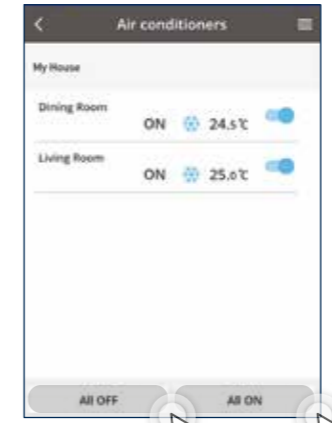

ALL ON

❄️ 25.5 °C ON

Living Room

- °C OFF

Dining Room

❄️ 25.5 °C ON

Dining Room

ALL OFF / ALL ON.

Repeat Step 1- 3 to turn all units OFF / ON.

STEP 1

Select an air conditioner in the group.

STEP 2

Tap the highlighted area to access group status.

STEP 3

Select ALL OFF or ALL ON.

STEP 4

Tap "OK" to either switch all air conditioners in the same group OFF or ON.