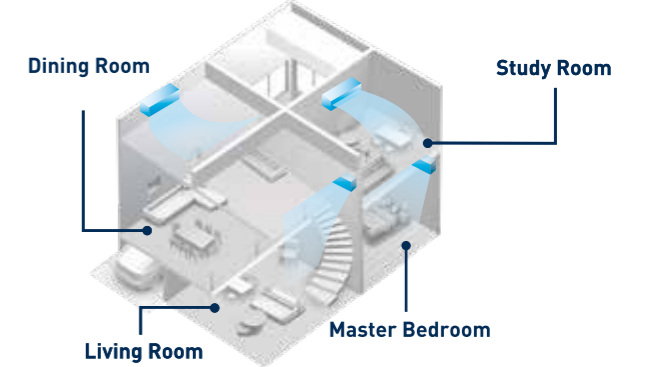

2.4 The Comfort of Cool Air for Every Occasion

Control Units in Group.

You can now turn OFF/ON for all your air conditioner units simultaneously.

ALL OFF

ALL ON

ALL OFF

- °C OFF

Living Room

ALL ON

❄️ 25.5 °C ON

Living Room

- °C OFF

Dining Room

❄️ 25.5 °C ON

Dining Room

ALL OFF / ALL ON.