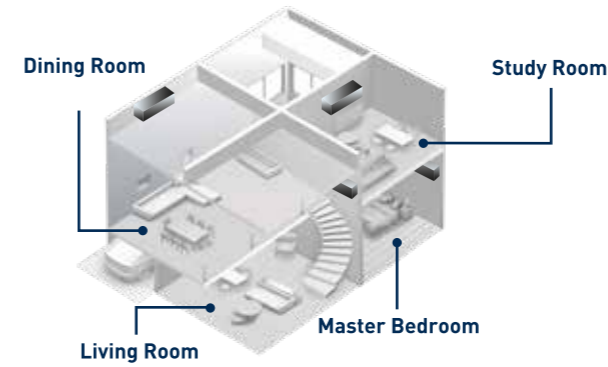

2.4 The Comfort of Cool Air for Every Occasion

Control Units in Group.

You can now turn OFF/ON for all your air conditioner units simultaneously.

ALL OFF

ALL ON

ALL OFF

- °C OFF

Living Room

ALL ON

❄️ 25.5 °C ON

Living Room

- °C OFF

Dining Room

❄️ 25.5 °C ON

Dining Room

ALL OFF / ALL ON.