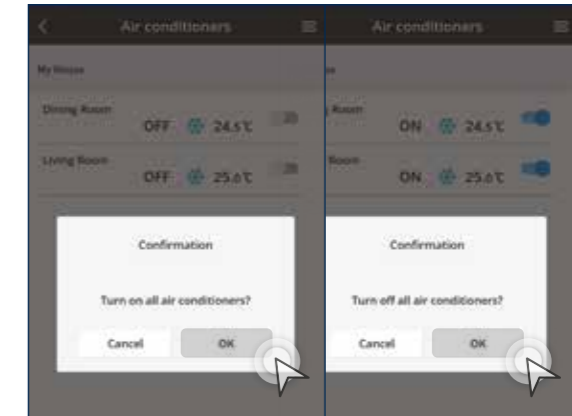

ALL ON

❄️ 25.5 °C ON

Living Room

- °C OFF

Dining Room

❄️ 25.5 °C ON

Dining Room

ALL OFF / ALL ON.

Repeat Step 1- 3 to turn all units OFF / ON.

STEP 1

Select an air conditioner in the group.

STEP 2

Tap the highlighted area to access group status.

STEP 3

Select ALL OFF or ALL ON.

STEP 4

Tap "OK" to either switch all air conditioners in the same group OFF or ON.