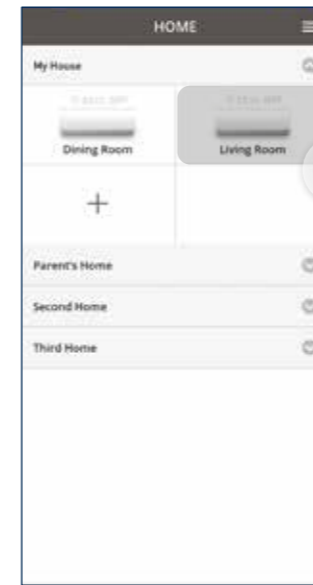

Arrive to a cool and comfortable home

 25.0 °C ON

Living Room

 20.0 °C ON

Bedroom

Activate Pre-Cool.

STEP 1

Select an air conditioner.

STEP 2

Toggle "OFF" to "ON".

STEP 3

The air conditioner is activated.

Adjusting Temperature.

Tap "+" or "-" to increase temperature by 0.5°C.
Toggle "●" to switch temperature quickly.