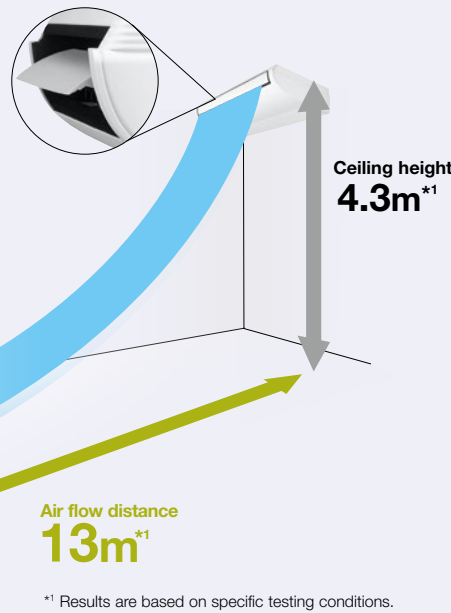

NX Series Remote Controller Information

		Compatibility Table		
		CZ-RTC6BLW Built-in BLE & WLAN	CZ-RTC6BL Built-in BLE	CZ-RTC6
CONEX Type				
App		○	○	—
		○	○	—
		○	—	—