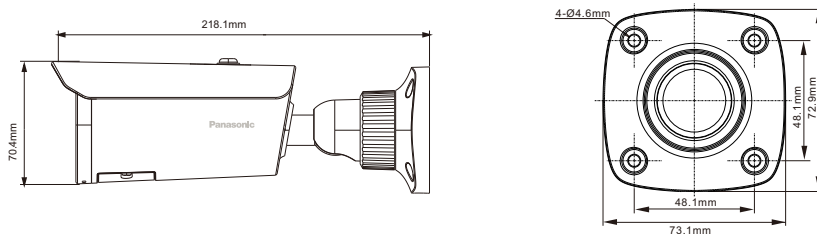

Appearance

Optional Accessories

Mount Bracket