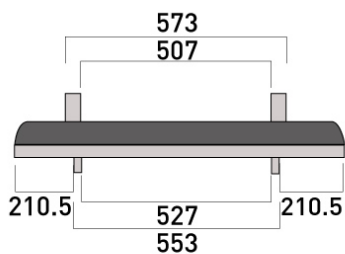

## Product Dimensions (mm)

Model No.

**TH-43FX600A**

### TOP VIEW

### SIDE VIEW