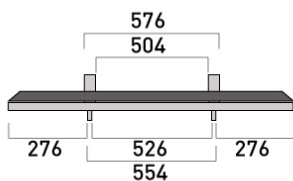

## Product Dimensions (mm)

Model No.

**TH-49FX600A**

STYLE 1 (MAIN)  
TOP VIEW

FRONT VIEW

SIDE VIEW

STYLE 2  
TOP VIEW

FRONT VIEW