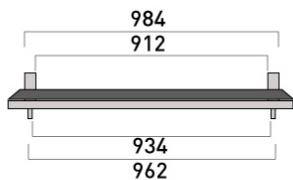

## Product Dimensions (mm)

Model No.

**TH-49FX600A**

STYLE 1 (MAIN)  
TOP VIEW

FRONT VIEW

SIDE VIEW

STYLE 2  
TOP VIEW

FRONT VIEW