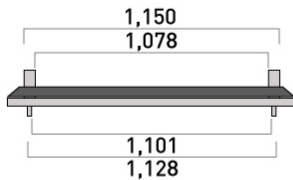

Product Dimensions (mm)

Model No.

TH-55FX600A

STYLE 1 (MAIN)

TOP VIEW

FRONT VIEW

SIDE VIEW

STYLE 2

TOP VIEW

FRONT VIEW