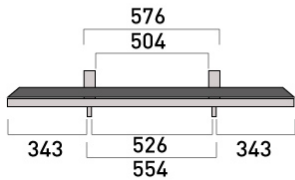

Product Dimensions (mm)

Model No.

TH-55FX600A

STYLE 1 (MAIN)

TOP VIEW

FRONT VIEW

SIDE VIEW

STYLE 2

TOP VIEW

FRONT VIEW