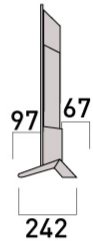

Product Dimensions (mm)

Model No.

TH-55FX600A

STYLE 1 (MAIN)

TOP VIEW

FRONT VIEW

SIDE VIEW

STYLE 2

TOP VIEW

FRONT VIEW