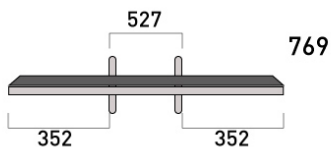

## Product Dimensions (mm)

Model No.

**TH-55FX700A**

STYLE 1 (MAIN)

TOP VIEW

FRONT VIEW

SIDE VIEW

STYLE 2

TOP VIEW

FRONT VIEW