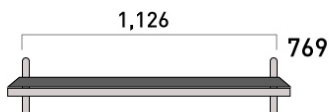

## Product Dimensions (mm)

Model No.

**TH-55FX700A**

STYLE 1 (MAIN)

TOP VIEW

FRONT VIEW

SIDE VIEW

STYLE 2

TOP VIEW

FRONT VIEW