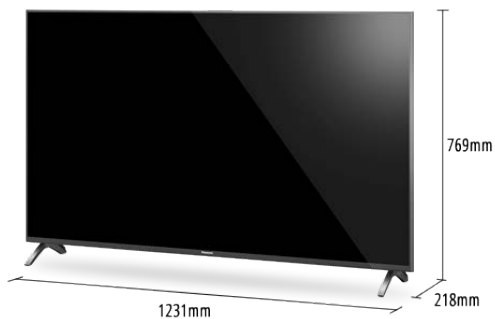

## Product Dimensions (mm)

Model No.

**TH-55FX700A**

STYLE 1 (MAIN)

TOP VIEW

FRONT VIEW

SIDE VIEW

STYLE 2

TOP VIEW

FRONT VIEW