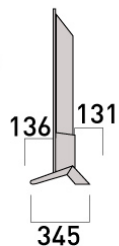

## Product Dimensions (mm)

Model No.

**TH-65FX600A**

STYLE 1 (MAIN)  
TOP VIEW

FRONT VIEW

SIDE VIEW

STYLE 2  
TOP VIEW

FRONT VIEW