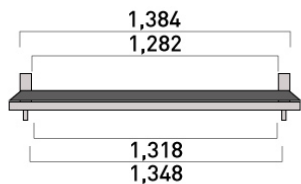

## Product Dimensions (mm)

Model No.

**TH-65FX600A**

STYLE 1 (MAIN)  
TOP VIEW

FRONT VIEW

SIDE VIEW

STYLE 2  
TOP VIEW

FRONT VIEW