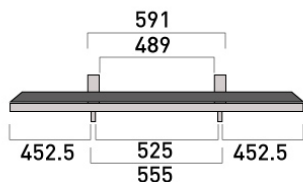

## Product Dimensions (mm)

Model No.

**TH-65FX600A**

STYLE 1 (MAIN)  
TOP VIEW

FRONT VIEW

SIDE VIEW

STYLE 2  
TOP VIEW

FRONT VIEW