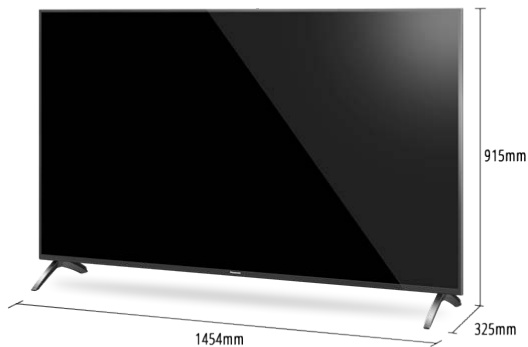

## Product Dimensions (mm)

Model No.

**TH-65FX700A**

STYLE 1 (MAIN)  
TOP VIEW

FRONT VIEW

SIDE VIEW

STYLE 2  
TOP VIEW

FRONT VIEW