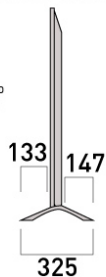

## Product Dimensions (mm)

Model No.

**TH-65FX700A**

STYLE 1 (MAIN)  
TOP VIEW

FRONT VIEW

SIDE VIEW

STYLE 2  
TOP VIEW

FRONT VIEW