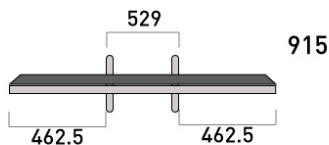

## Product Dimensions (mm)

Model No.

**TH-65FX700A**

STYLE 1 (MAIN)  
TOP VIEW

FRONT VIEW

SIDE VIEW

STYLE 2  
TOP VIEW

FRONT VIEW