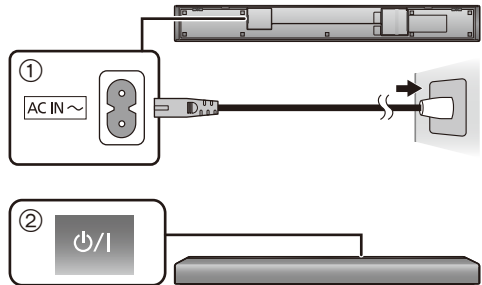

## QUICK START GUIDE

Home Theater Audio System

Model No. SC-HTB900

Before using this product, please read the safety precautions in the Operating instructions.

### Get connected

1

#### Turn this system on.

- ① Connect the AC mains lead to the household mains socket.
- ② Touch [⏻/⏻].

2