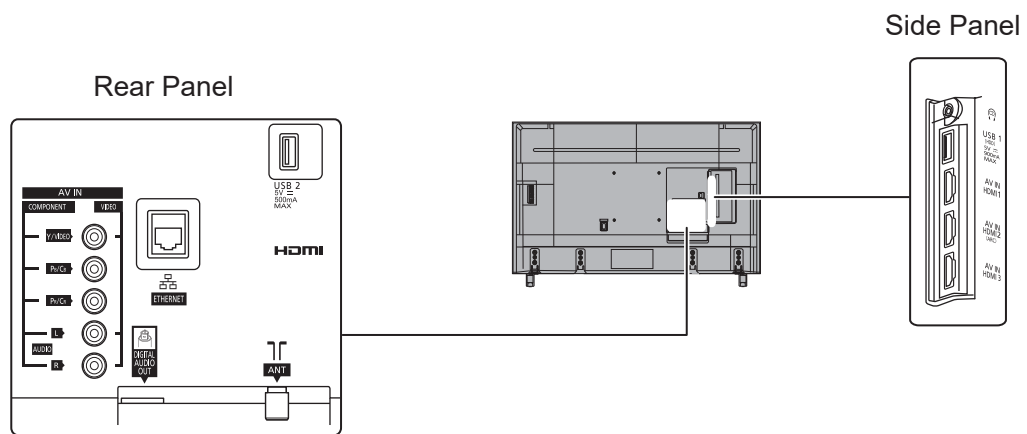

SPECIFICATIONS

Dimensions (W x H x D)	974 mm x 626 mm x 208 mm (With Pedestal)
	974 mm x 569 mm x 80 mm (TV only)
Mass	11.0 kg (With Pedestal) 10.0 kg (TV only)

DIMENSIONS

JACKS

Note:
To make sure that the LED TV fits the cabinet properly when a high degree of precision is required, we recommend that you use the LED TV itself to make the necessary cabinet measurements. Panasonic cannot be responsible for inaccuracies in cabinet design or manufacture.