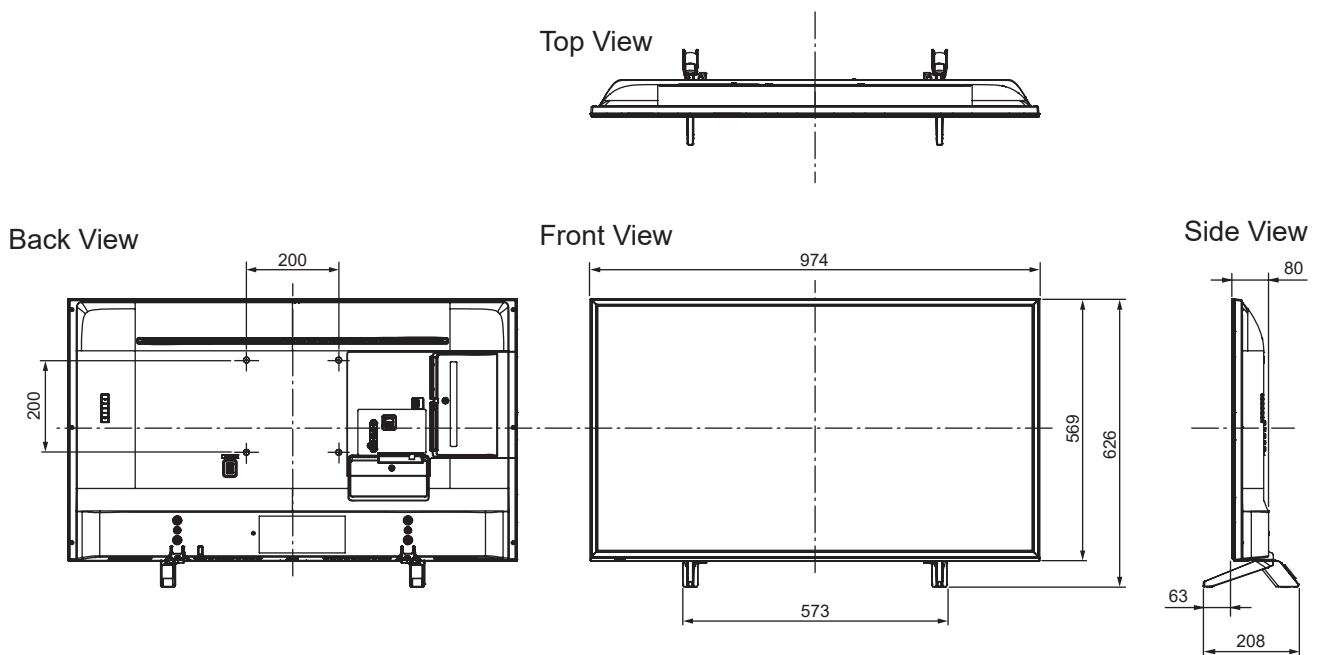

SPECIFICATIONS

Dimensions (W x H x D)	974 mm x 626 mm x 208 mm (With Pedestal)
	974 mm x 569 mm x 80 mm (TV only)
Mass	11.0 kg (With Pedestal) 10.0 kg (TV only)

DIMENSIONS

JACKS

Note:
To make sure that the LED TV fits the cabinet properly when a high degree of precision is required, we recommend that you use the LED TV itself to make the necessary cabinet measurements. Panasonic cannot be responsible for inaccuracies in cabinet design or manufacture.

Specifications are subject to change without notice.
Non-metric weights and measurements are approximate.