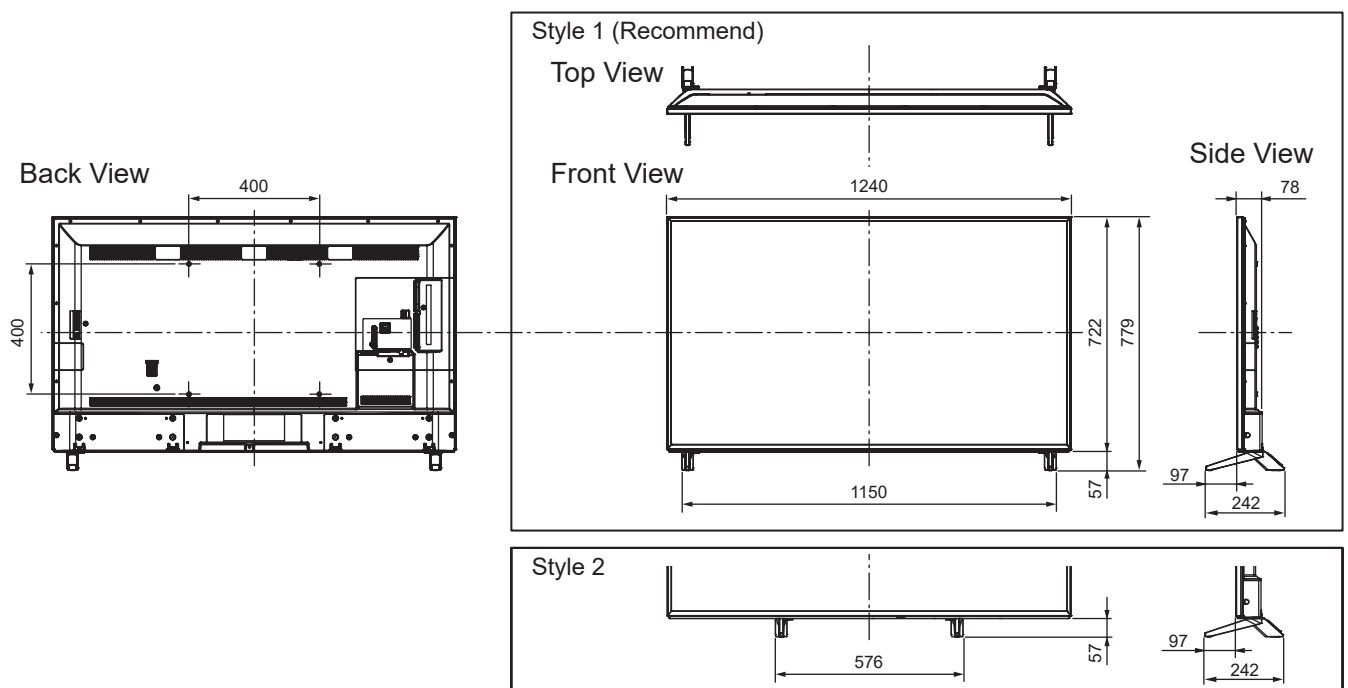

SPECIFICATIONS

Dimensions (W x H x D)	1 240 mm x 779 mm x 242 mm (With Pedestal) 1 240 mm x 722 mm x 78 mm (TV only)
Mass	17.5 kg (With Pedestal) 17.0 kg (TV only)

DIMENSIONS

JACKS

Note:
To make sure that the LED TV fits the cabinet properly when a high degree of precision is required, we recommend that you use the LED TV itself to make the necessary cabinet measurements. Panasonic cannot be responsible for inaccuracies in cabinet design or manufacture.

Specifications are subject to change without notice.
Non-metric weights and measurements are approximate.