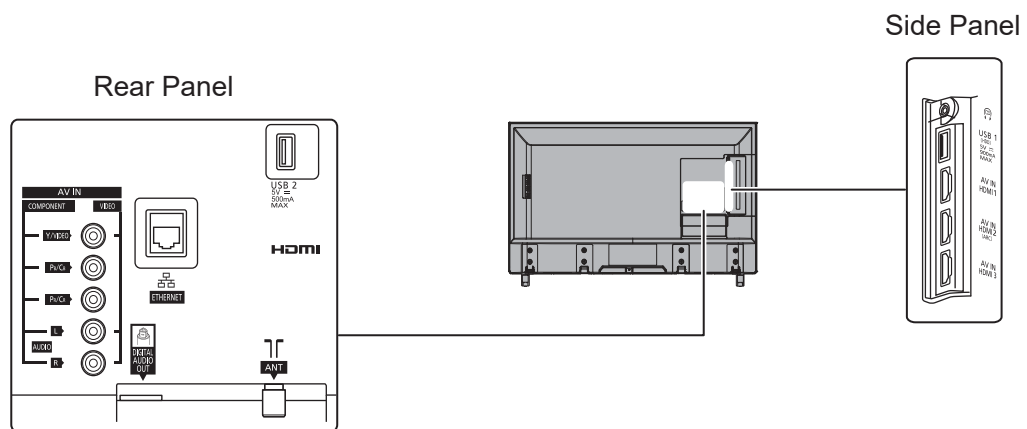

SPECIFICATIONS

Dimensions (W x H x D)	1 240 mm x 779 mm x 242 mm (With Pedestal) 1 240 mm x 722 mm x 78 mm (TV only)
Mass	17.5 kg (With Pedestal) 17.0 kg (TV only)

DIMENSIONS

JACKS

Note:
To make sure that the LED TV fits the cabinet properly when a high degree of precision is required, we recommend that you use the LED TV itself to make the necessary cabinet measurements. Panasonic cannot be responsible for inaccuracies in cabinet design or manufacture.