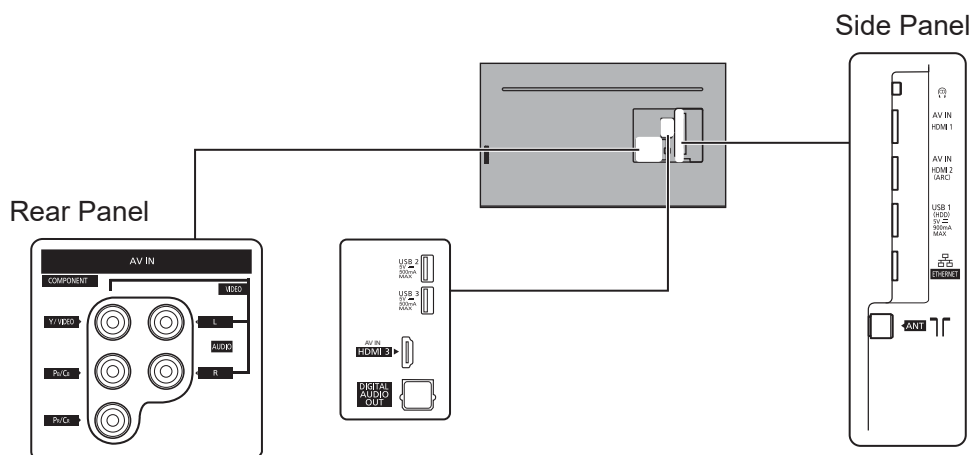

SPECIFICATIONS

Dimensions (W x H x D)	1 235 mm x 771 mm x 218 mm (With Pedestal)
	1 235 mm x 716 mm x 45 mm (TV only)
Mass	19.5 kg (With Pedestal) 19.0 kg (TV only)

DIMENSIONS

JACKS

Note:
To make sure that the LED TV fits the cabinet properly when a high degree of precision is required, we recommend that you use the LED TV itself to make the necessary cabinet measurements. Panasonic cannot be responsible for inaccuracies in cabinet design or manufacture.