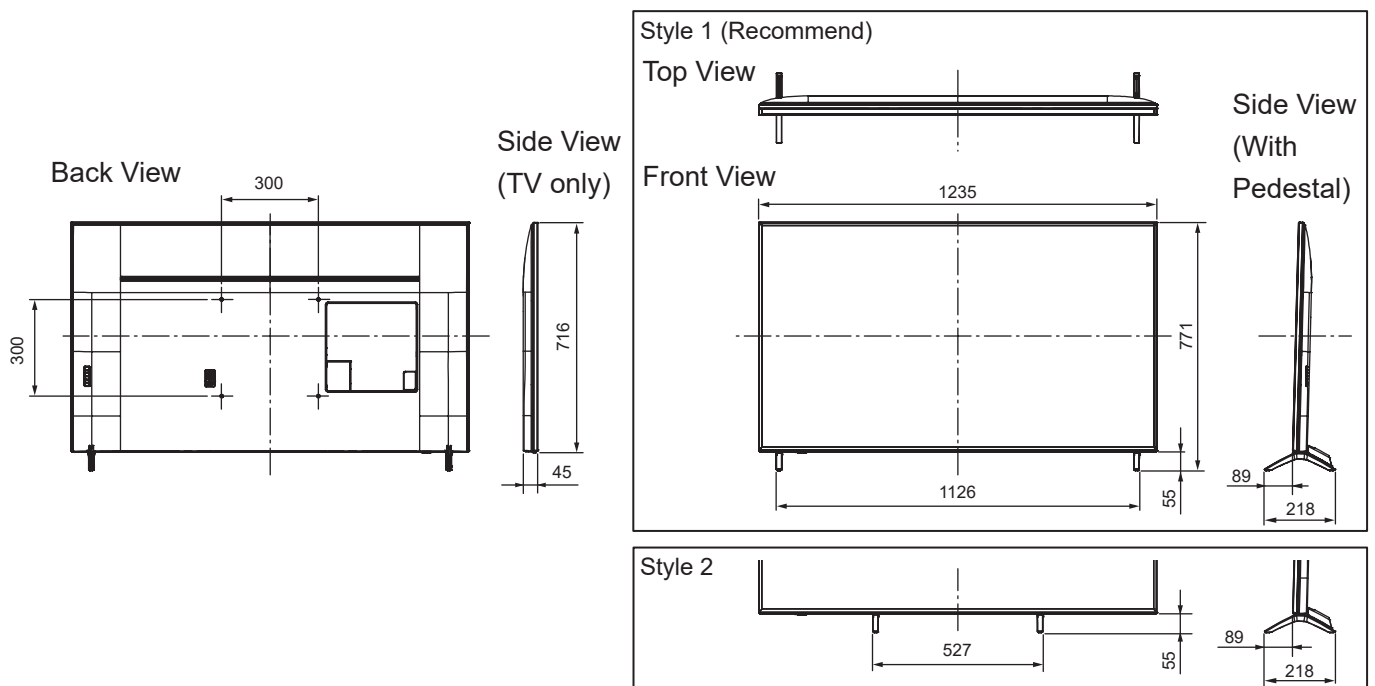

SPECIFICATIONS

Dimensions (W x H x D)	1 235 mm x 771 mm x 218 mm (With Pedestal)
	1 235 mm x 716 mm x 45 mm (TV only)
Mass	19.5 kg (With Pedestal) 19.0 kg (TV only)

DIMENSIONS

JACKS

Note:
To make sure that the LED TV fits the cabinet properly when a high degree of precision is required, we recommend that you use the LED TV itself to make the necessary cabinet measurements. Panasonic cannot be responsible for inaccuracies in cabinet design or manufacture.

Specifications are subject to change without notice.
Non-metric weights and measurements are approximate.