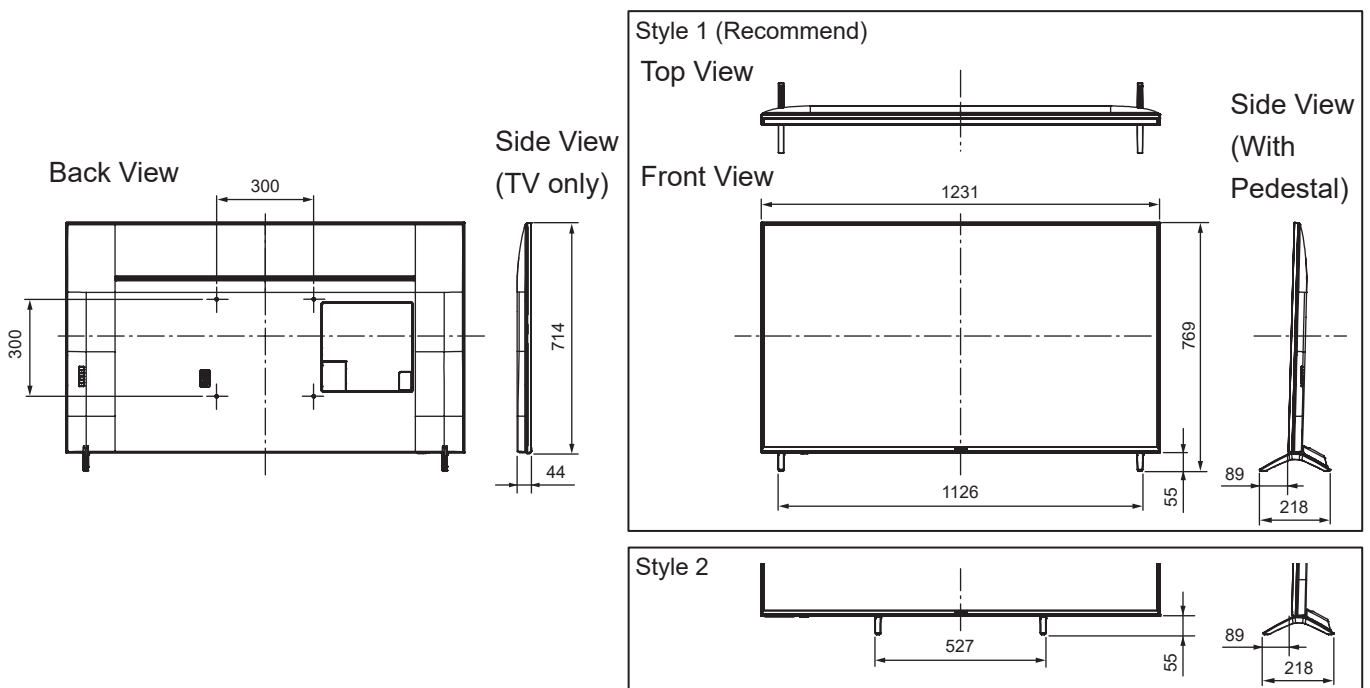

SPECIFICATIONS

Dimensions (W x H x D)	1 231 mm x 769 mm x 218 mm (With Pedestal)
	1 231 mm x 714 mm x 44 mm (TV only)
Mass	19.5 kg (With Pedestal) 19.0 kg (TV only)

DIMENSIONS

JACKS

Note:
To make sure that the LED TV fits the cabinet properly when a high degree of precision is required, we recommend that you use the LED TV itself to make the necessary cabinet measurements. Panasonic cannot be responsible for inaccuracies in cabinet design or manufacture.

Specifications are subject to change without notice.
Non-metric weights and measurements are approximate.