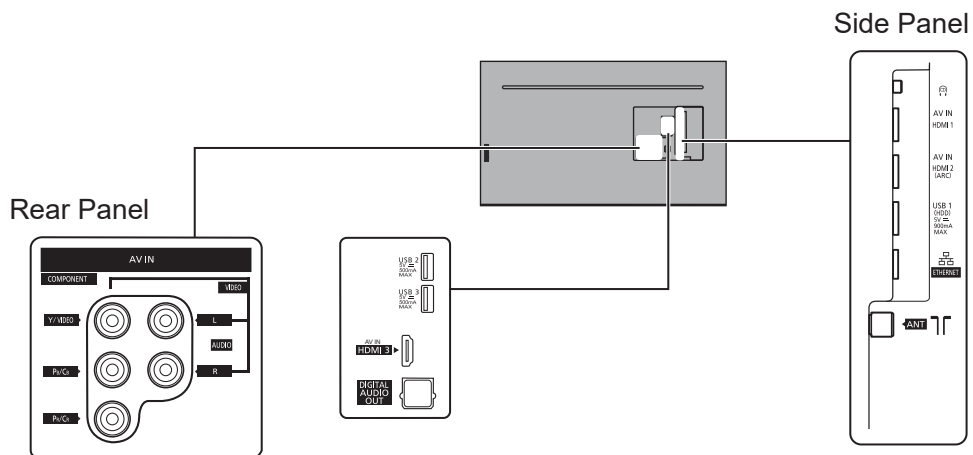

SPECIFICATIONS

Dimensions (W x H x D)	1 231 mm x 769 mm x 218 mm (With Pedestal)
	1 231 mm x 714 mm x 44 mm (TV only)
Mass	19.5 kg (With Pedestal) 19.0 kg (TV only)

DIMENSIONS

JACKS

Note:
To make sure that the LED TV fits the cabinet properly when a high degree of precision is required, we recommend that you use the LED TV itself to make the necessary cabinet measurements. Panasonic cannot be responsible for inaccuracies in cabinet design or manufacture.