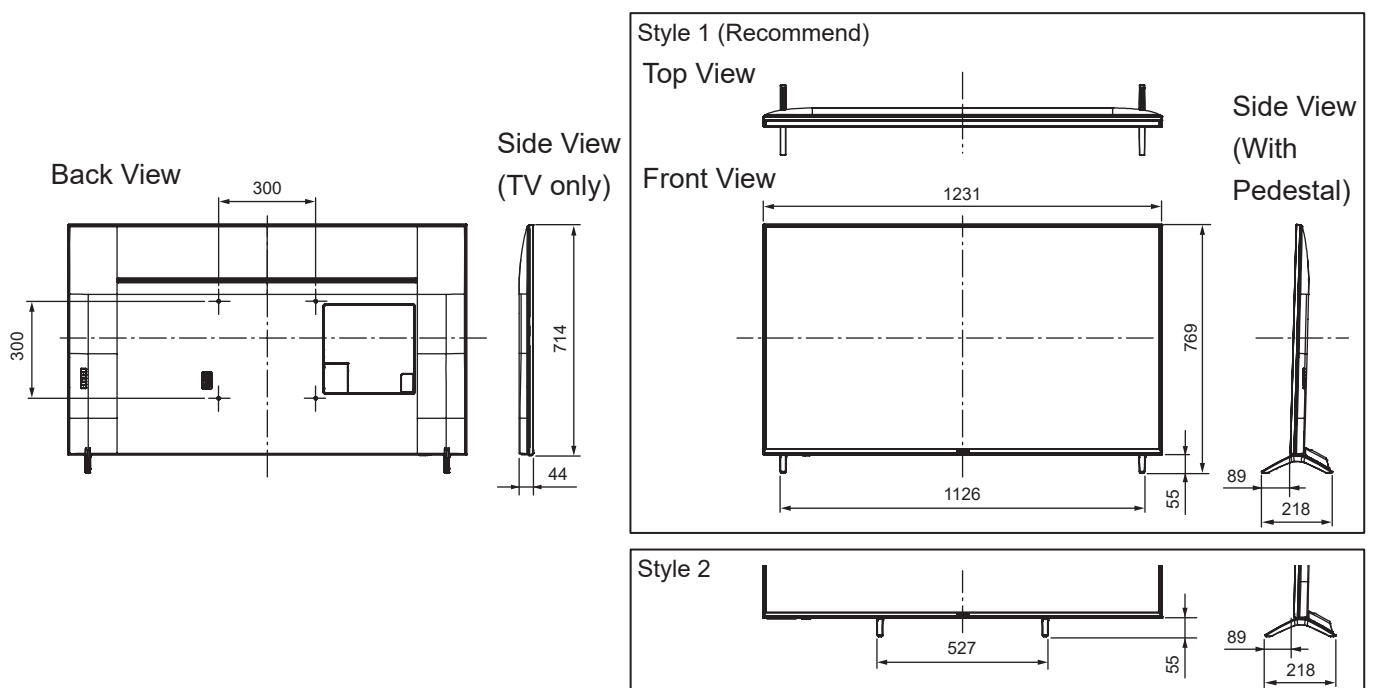

SPECIFICATIONS

Dimensions (W x H x D)	1 231 mm x 769 mm x 218 mm (With Pedestal)
	1 231 mm x 714 mm x 44 mm (TV only)
Mass	19.0 kg (With Pedestal) 18.5 kg (TV only)

DIMENSIONS

JACKS

Note:
To make sure that the LED TV fits the cabinet properly when a high degree of precision is required, we recommend that you use the LED TV itself to make the necessary cabinet measurements. Panasonic cannot be responsible for inaccuracies in cabinet design or manufacture.

Specifications are subject to change without notice.
Non-metric weights and measurements are approximate.