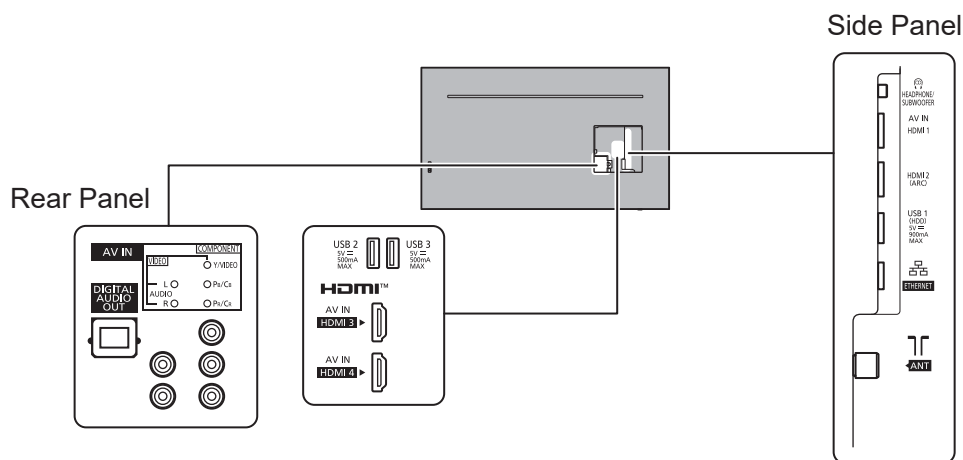

SPECIFICATIONS

Dimensions (W x H x D)	1 231 mm x 769 mm x 218 mm (With Pedestal)
	1 231 mm x 714 mm x 44 mm (TV only)
Mass	19.0 kg (With Pedestal) 18.5 kg (TV only)

DIMENSIONS

JACKS

Note:
To make sure that the LED TV fits the cabinet properly when a high degree of precision is required, we recommend that you use the LED TV itself to make the necessary cabinet measurements. Panasonic cannot be responsible for inaccuracies in cabinet design or manufacture.