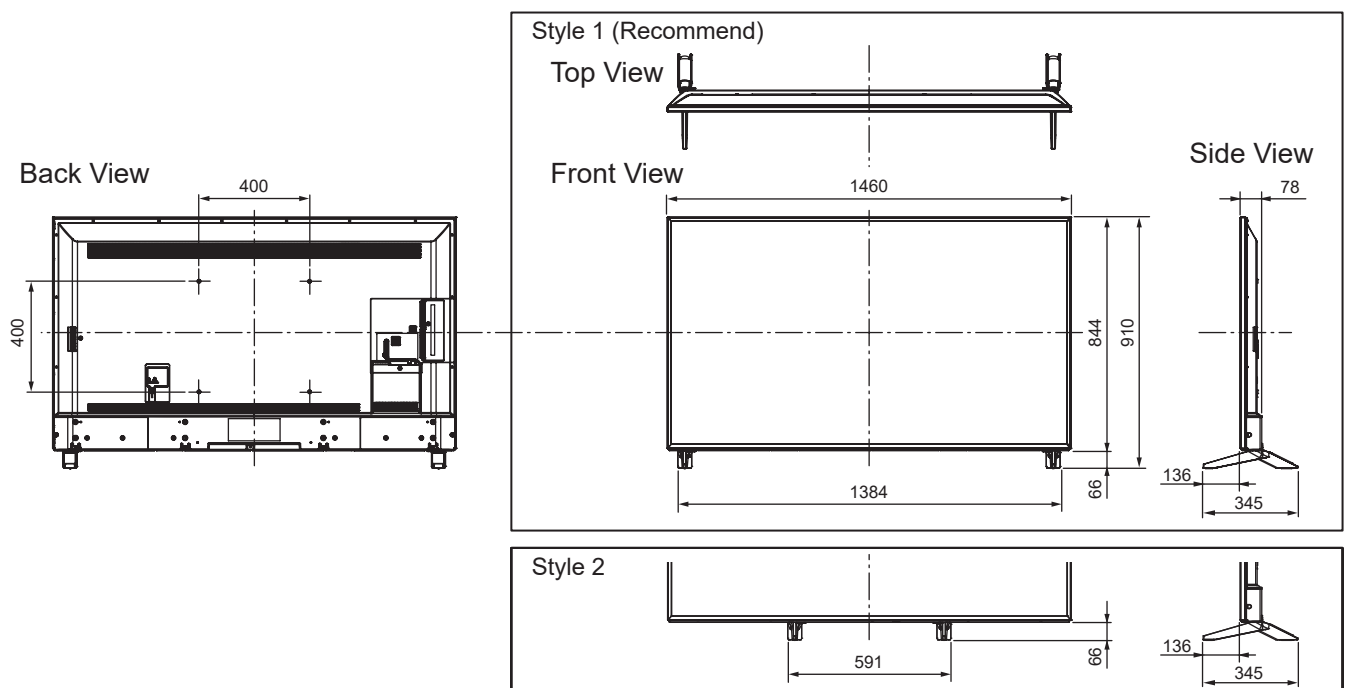

SPECIFICATIONS

Dimensions (W x H x D)	1 460 mm x 910 mm x 345 mm (With Pedestal) 1 460 mm x 844 mm x 78 mm (TV only)
Mass	26.5 kg (With Pedestal) 26.0 kg (TV only)

DIMENSIONS

JACKS

Note:
To make sure that the LED TV fits the cabinet properly when a high degree of precision is required, we recommend that you use the LED TV itself to make the necessary cabinet measurements. Panasonic cannot be responsible for inaccuracies in cabinet design or manufacture.

Specifications are subject to change without notice.
Non-metric weights and measurements are approximate.