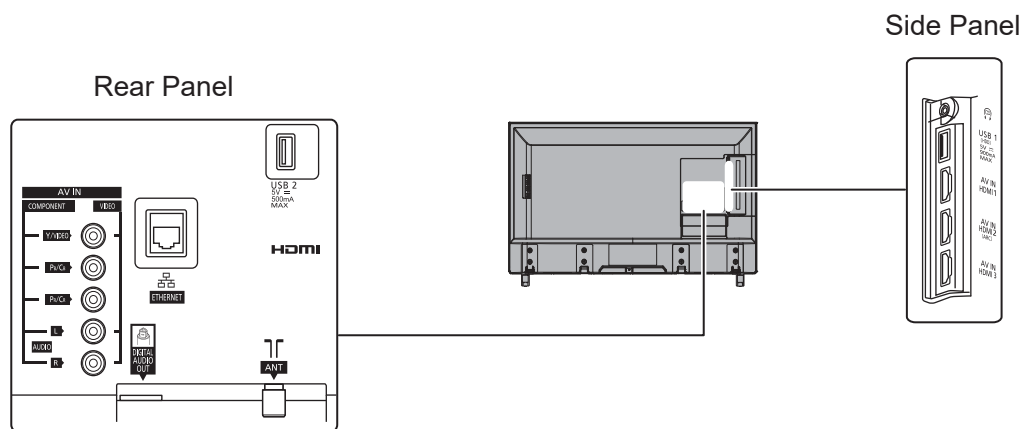

SPECIFICATIONS

Dimensions (W x H x D)	1 460 mm x 910 mm x 345 mm (With Pedestal) 1 460 mm x 844 mm x 78 mm (TV only)
Mass	26.5 kg (With Pedestal) 26.0 kg (TV only)

DIMENSIONS

JACKS

Note:
To make sure that the LED TV fits the cabinet properly when a high degree of precision is required, we recommend that you use the LED TV itself to make the necessary cabinet measurements. Panasonic cannot be responsible for inaccuracies in cabinet design or manufacture.