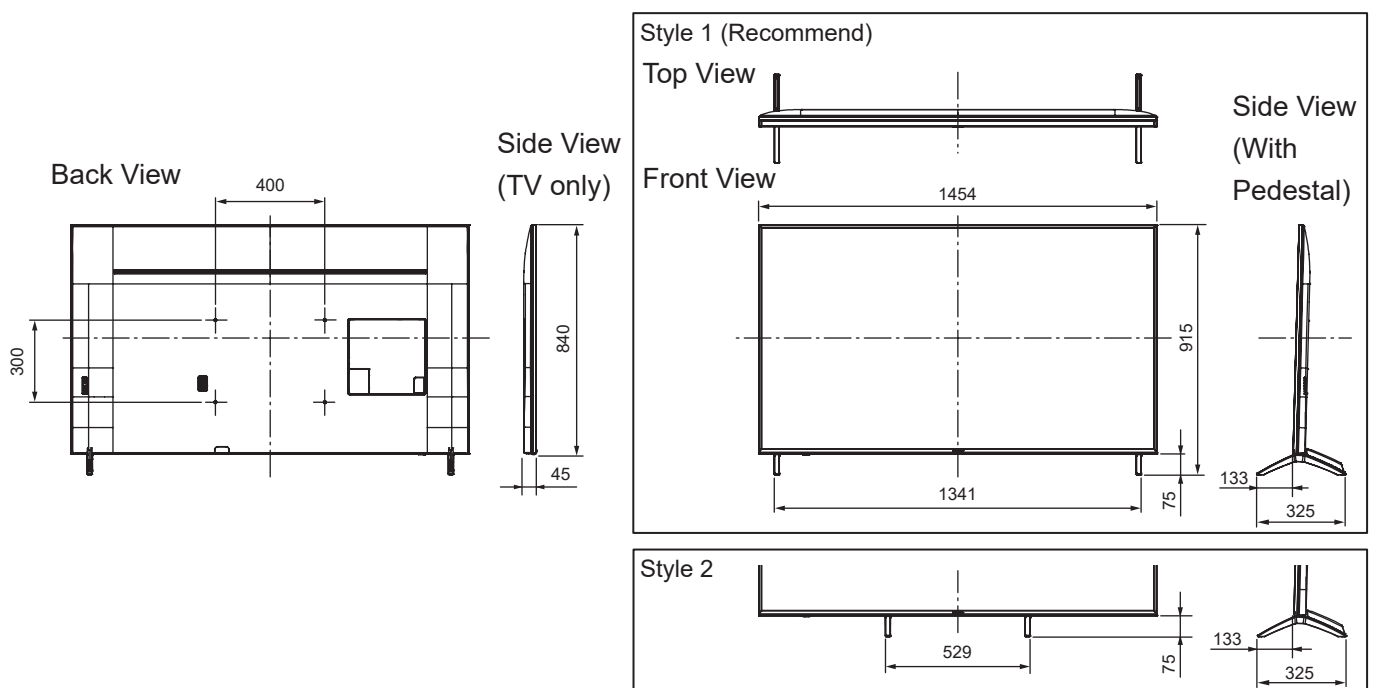

SPECIFICATIONS

Dimensions (W x H x D)	1 454 mm x 915 mm x 325 mm (With Pedestal) 1 454 mm x 840 mm x 45 mm (TV only)
Mass	30.0 kg (With Pedestal) 29.0 kg (TV only)

DIMENSIONS

JACKS

Note:
To make sure that the LED TV fits the cabinet properly when a high degree of precision is required, we recommend that you use the LED TV itself to make the necessary cabinet measurements. Panasonic cannot be responsible for inaccuracies in cabinet design or manufacture.

Specifications are subject to change without notice.
Non-metric weights and measurements are approximate.