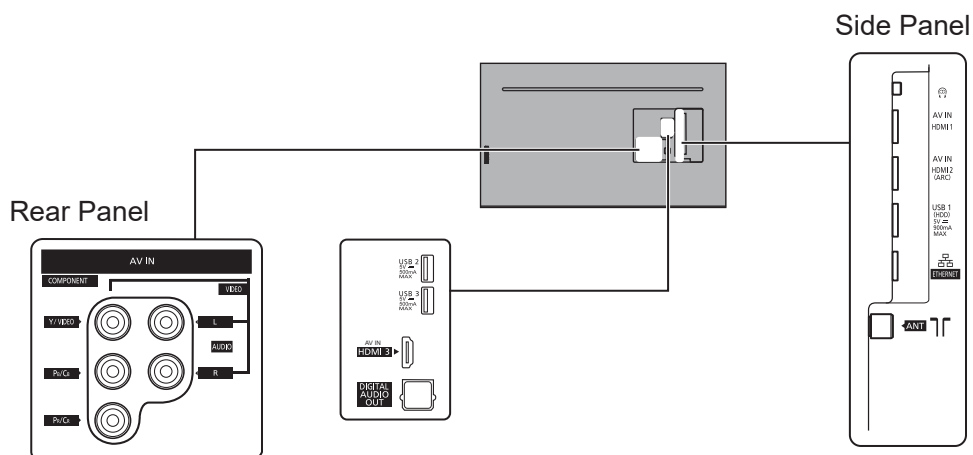

SPECIFICATIONS

Dimensions (W x H x D)	1 454 mm x 915 mm x 325 mm (With Pedestal) 1 454 mm x 840 mm x 45 mm (TV only)
Mass	30.0 kg (With Pedestal) 29.0 kg (TV only)

DIMENSIONS

JACKS

Note:
To make sure that the LED TV fits the cabinet properly when a high degree of precision is required, we recommend that you use the LED TV itself to make the necessary cabinet measurements. Panasonic cannot be responsible for inaccuracies in cabinet design or manufacture.