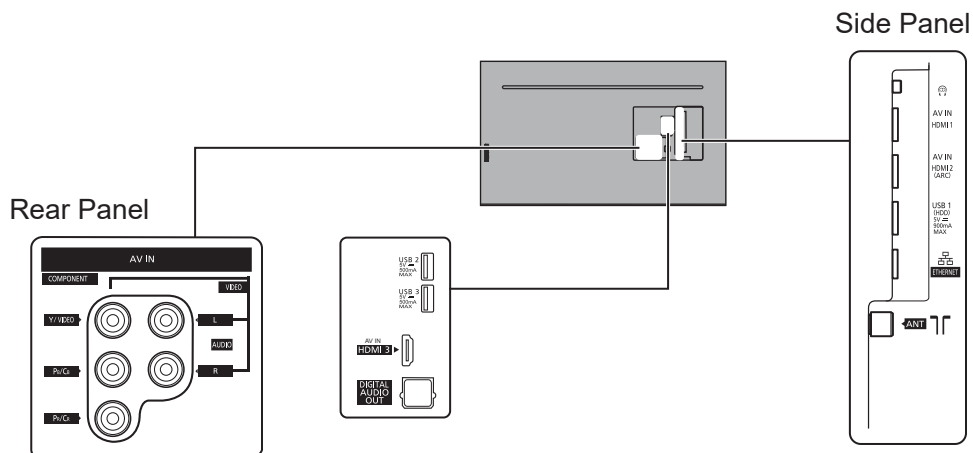

## SPECIFICATIONS

Dimensions (W x H x D)	1 454 mm x 915 mm x 325 mm (With Pedestal) 1 454 mm x 840 mm x 45 mm (TV only)
Mass	30.0 kg (With Pedestal) 29.0 kg (TV only)

## DIMENSIONS

## JACKS

**Note:**  
To make sure that the LED TV fits the cabinet properly when a high degree of precision is required, we recommend that you use the LED TV itself to make the necessary cabinet measurements. Panasonic cannot be responsible for inaccuracies in cabinet design or manufacture.