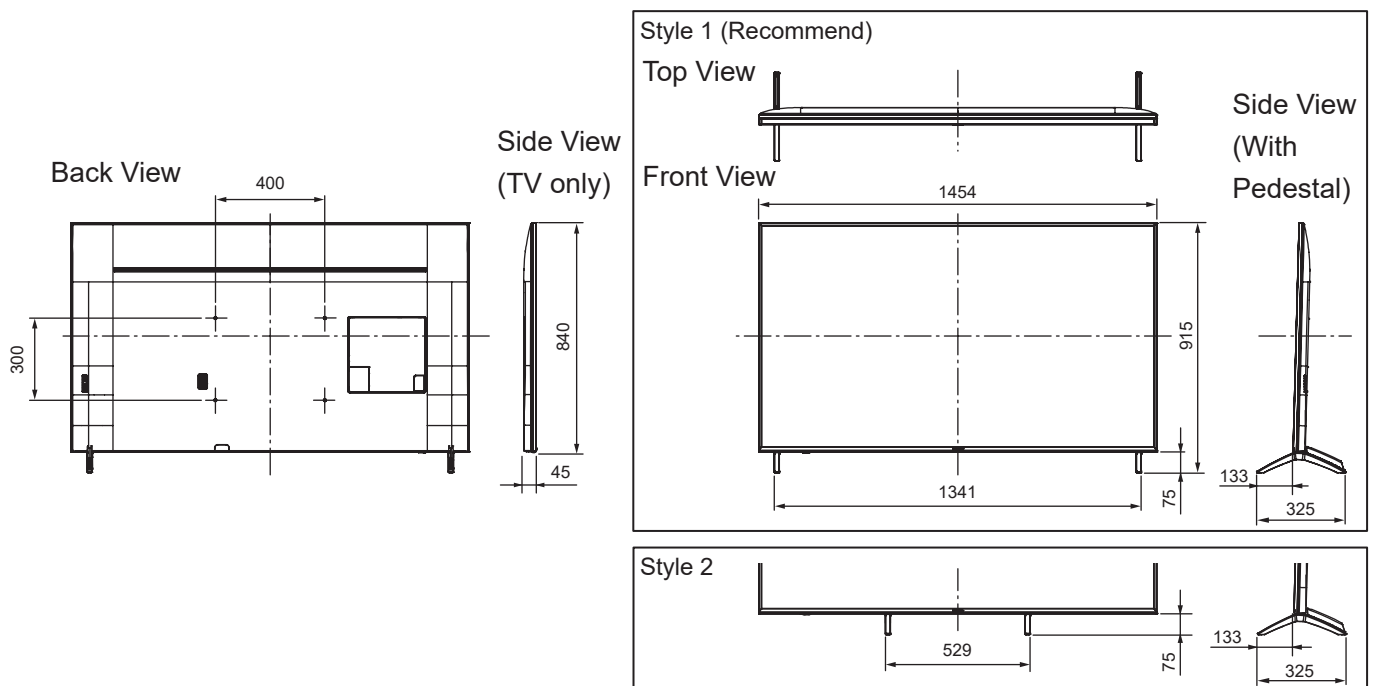

## SPECIFICATIONS

Dimensions (W x H x D)	1 454 mm x 915 mm x 325 mm (With Pedestal) 1 454 mm x 840 mm x 45 mm (TV only)
Mass	30.0 kg (With Pedestal) 29.0 kg (TV only)

## DIMENSIONS

## JACKS

**Note:**  
To make sure that the LED TV fits the cabinet properly when a high degree of precision is required, we recommend that you use the LED TV itself to make the necessary cabinet measurements. Panasonic cannot be responsible for inaccuracies in cabinet design or manufacture.