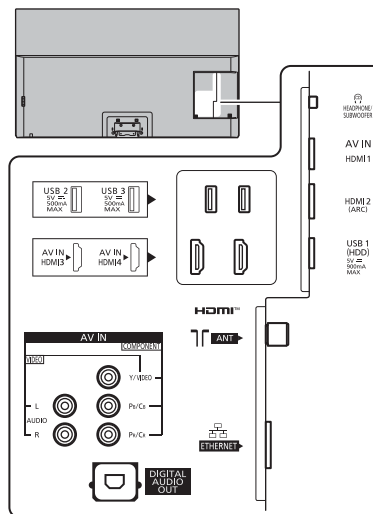

SPECIFICATIONS

Dimensions (W x H x D)	1 449 mm x 907 mm x 310 mm (With Pedestal)
	1 449 mm x 837 mm x 62 mm (TV only)
Mass	34.5 kg (With Pedestal) 28.0 kg (TV only)

DIMENSIONS

JACKS

Note:
To make sure that the OLED TV fits the cabinet properly when a high degree of precision is required, we recommend that you use the OLED TV itself to make the necessary cabinet measurements. Panasonic cannot be responsible for inaccuracies in cabinet design or manufacture.