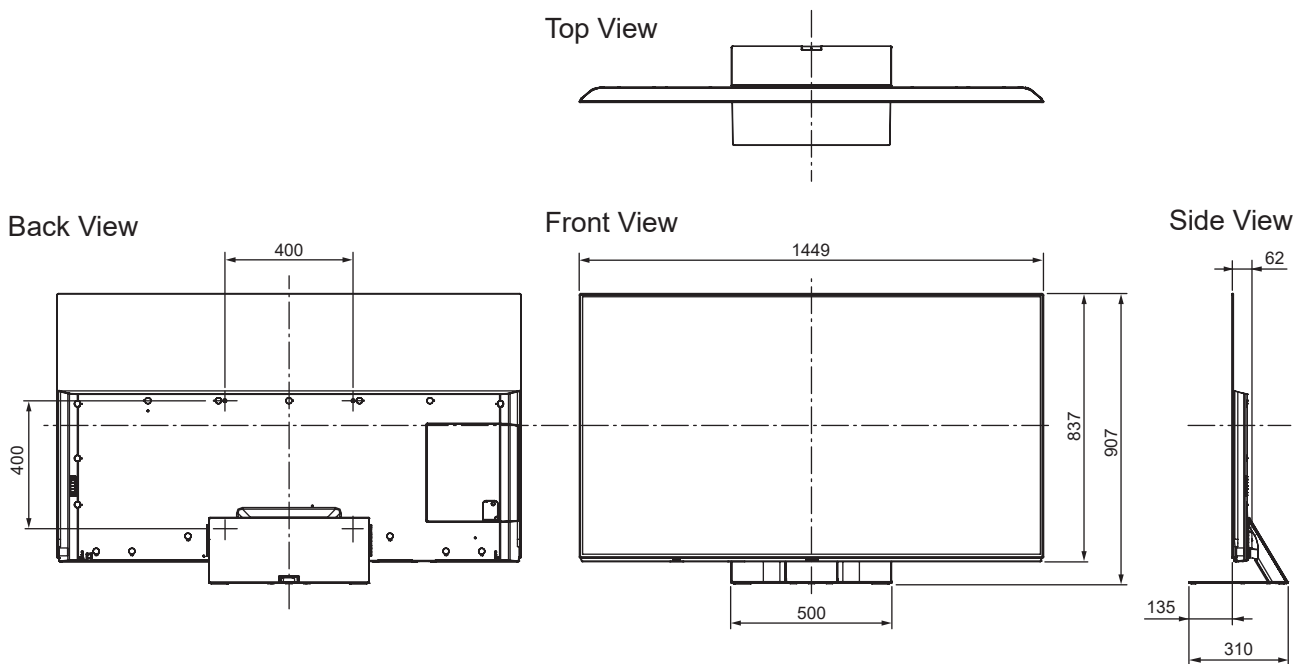

SPECIFICATIONS

Dimensions (W x H x D)	1 449 mm x 907 mm x 310 mm (With Pedestal)
	1 449 mm x 837 mm x 62 mm (TV only)
Mass	34.5 kg (With Pedestal) 28.0 kg (TV only)

DIMENSIONS

JACKS

Note:
To make sure that the OLED TV fits the cabinet properly when a high degree of precision is required, we recommend that you use the OLED TV itself to make the necessary cabinet measurements. Panasonic cannot be responsible for inaccuracies in cabinet design or manufacture.

Specifications are subject to change without notice. Non-metric weights and measurements are approximate.