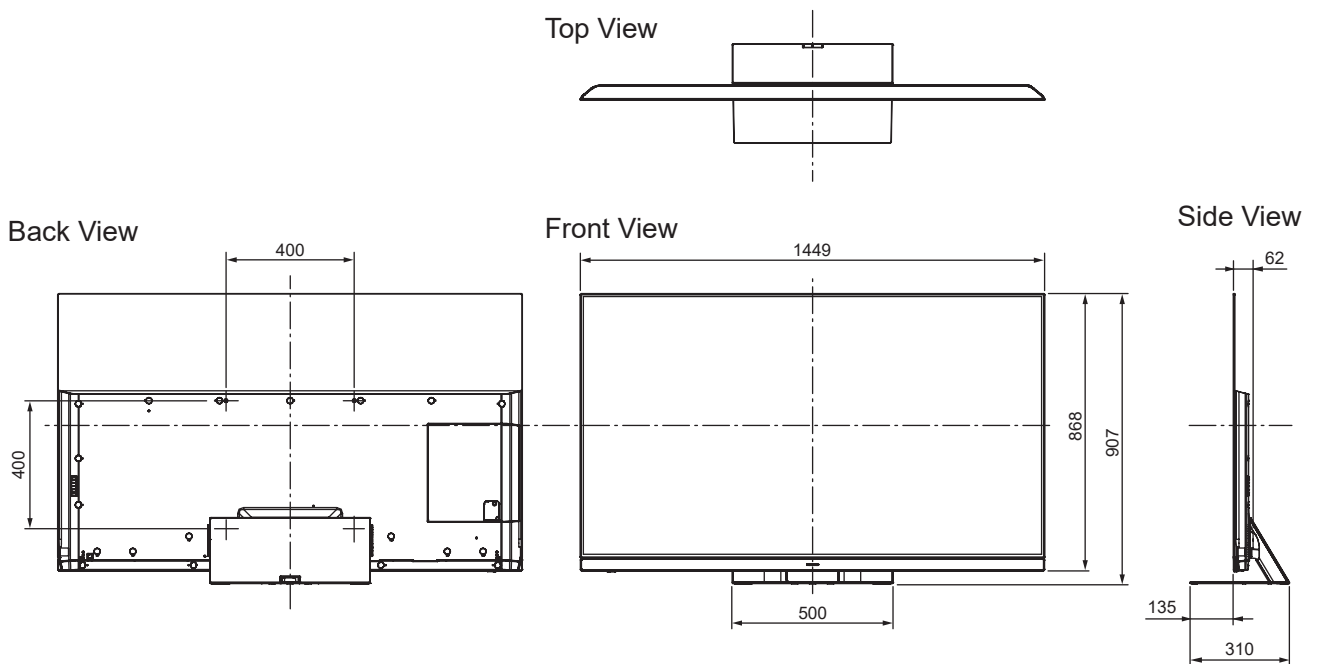

**SPECIFICATIONS**

Dimensions (W x H x D)	1 449 mm x 907 mm x 310 mm (With Pedestal)
	1 449 mm x 868 mm x 62 mm (TV only)
Mass	35.0 kg (With Pedestal) 28.5 kg (TV only)

**DIMENSIONS**

**JACKS**

**Note:**  
To make sure that the OLED TV fits the cabinet properly when a high degree of precision is required, we recommend that you use the OLED TV itself to make the necessary cabinet measurements. Panasonic cannot be responsible for inaccuracies in cabinet design or manufacture.

Specifications are subject to change without notice. Non-metric weights and measurements are approximate.