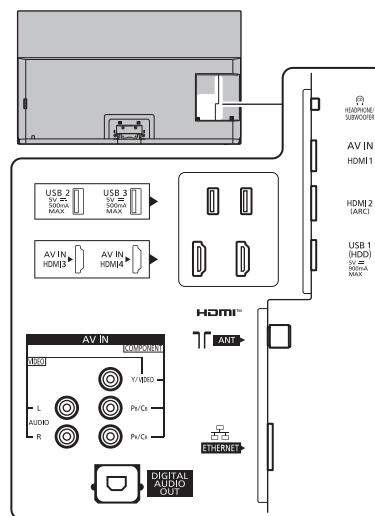

**SPECIFICATIONS**

Dimensions (W x H x D)	1 449 mm x 907 mm x 310 mm (With Pedestal)
	1 449 mm x 868 mm x 62 mm (TV only)
Mass	35.0 kg (With Pedestal) 28.5 kg (TV only)

**DIMENSIONS**

**JACKS**

**Note:**  
To make sure that the OLED TV fits the cabinet properly when a high degree of precision is required, we recommend that you use the OLED TV itself to make the necessary cabinet measurements. Panasonic cannot be responsible for inaccuracies in cabinet design or manufacture.