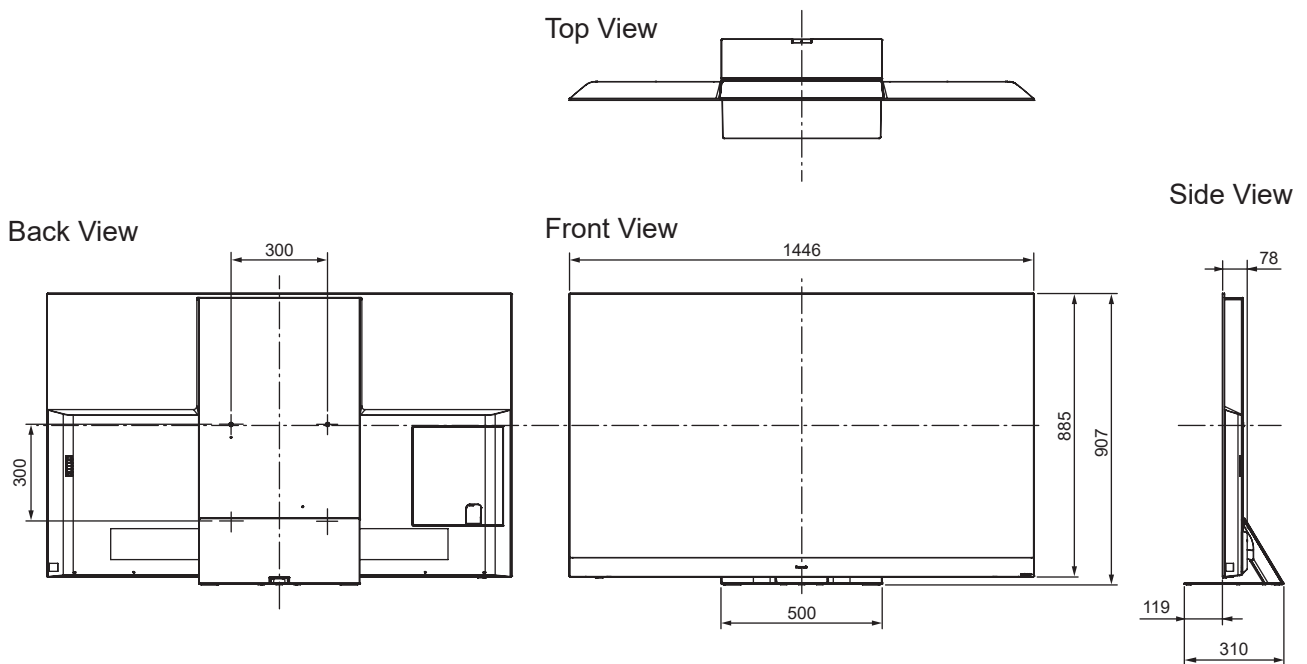

SPECIFICATIONS

Dimensions (W x H x D)	1 446 mm x 907 mm x 310 mm (With Pedestal)
	1 446 mm x 885 mm x 78 mm (TV only)
Mass	40.0 kg (With Pedestal)
	33.5 kg (TV only)

DIMENSIONS

JACKS

Note:
To make sure that the OLED TV fits the cabinet properly when a high degree of precision is required, we recommend that you use the OLED TV itself to make the necessary cabinet measurements. Panasonic cannot be responsible for inaccuracies in cabinet design or manufacture.

Specifications are subject to change without notice.
Non-metric weights and measurements are approximate.