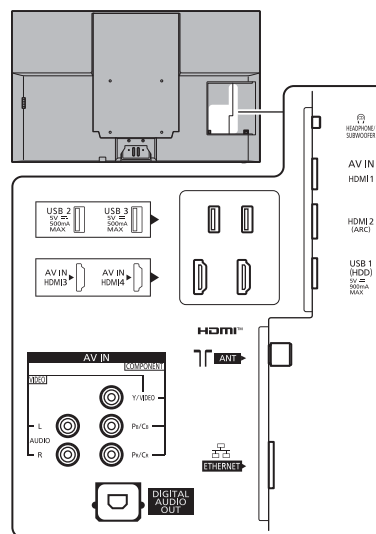

SPECIFICATIONS

Dimensions (W x H x D)	1 446 mm x 907 mm x 310 mm (With Pedestal)
	1 446 mm x 885 mm x 78 mm (TV only)
Mass	40.0 kg (With Pedestal)
	33.5 kg (TV only)

DIMENSIONS

JACKS

Note:
To make sure that the OLED TV fits the cabinet properly when a high degree of precision is required, we recommend that you use the OLED TV itself to make the necessary cabinet measurements. Panasonic cannot be responsible for inaccuracies in cabinet design or manufacture.

Specifications are subject to change without notice.
Non-metric weights and measurements are approximate.