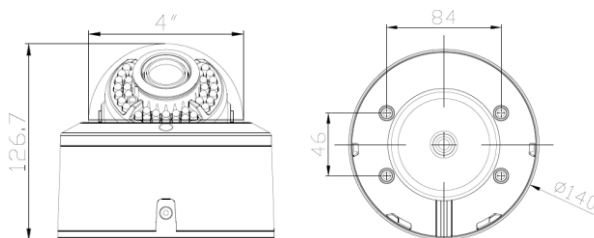

2MP Pro-HD+ Indoor Day/Night Vari Focal IR Dome Camera

*Technical Specifications*

<i>Model</i>	PI-HFN201L
<i>Feature</i>	
Material	Metal
Image Sensor	1/2.7" Image Sensor
Signal System	PAL/NTSC
Horizontal Resolution	2.0MP
IR	IR Range of 30M
Lens	2.8 - 12mm
IR Cut	Yes
S/N Ratio	≥ 52dB (AGC OFF/BW OFF)
Power Supply	DC12V
Min. Illumination	Color (0.1Lux), White and Black (0Lux IR LED On)
Electronic Exposure	1/50(1/60)-1/100000s
AGC	Auto
White Balance	Auto
BLC	Auto
Gamma Corrections	0.45
Dimensions	140*140*126.7MM
Weight	0.9KG
Video Output	1.0Vp-p75Ω
Power Consumption	0.4W(2.5W after IR LED Powered on)
Operating Temperature	-10~50°C

*Dimensions (mm)*

*Installation Diagram*