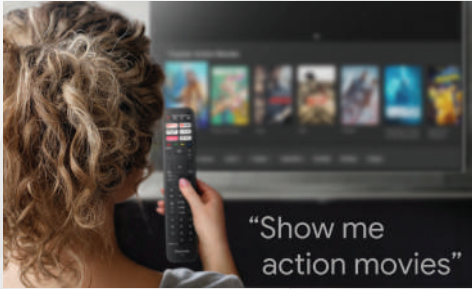

Ok Google

មុខងារ Google Assistant ប្រើប្រាស់សំឡេងរបស់អ្នកបញ្ជាទូរទស្សន៍