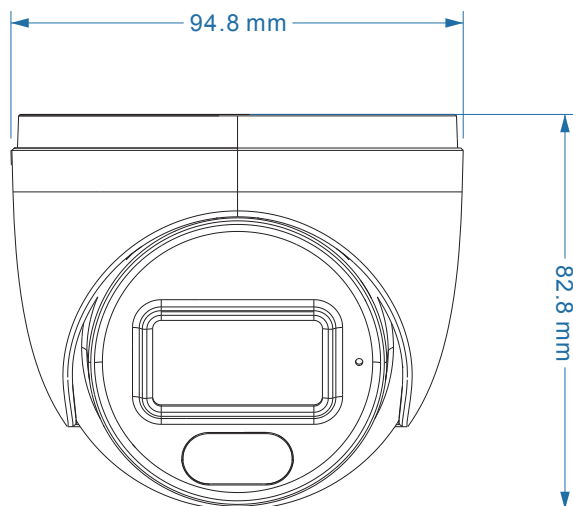

Appearance

Optional Accesories

Mount Bracket

PM-YH0103-W
Junction box

PM-YH0104-W
Junction box

PM-YH0301-W
Junction box

Disclaimer:

Panasonic accepts no responsibility or liability for the performance of the network, nor for any third-party products used in conjunction with this system. Product dimensions and masses are approximate. Specifications are subject to change without notice.