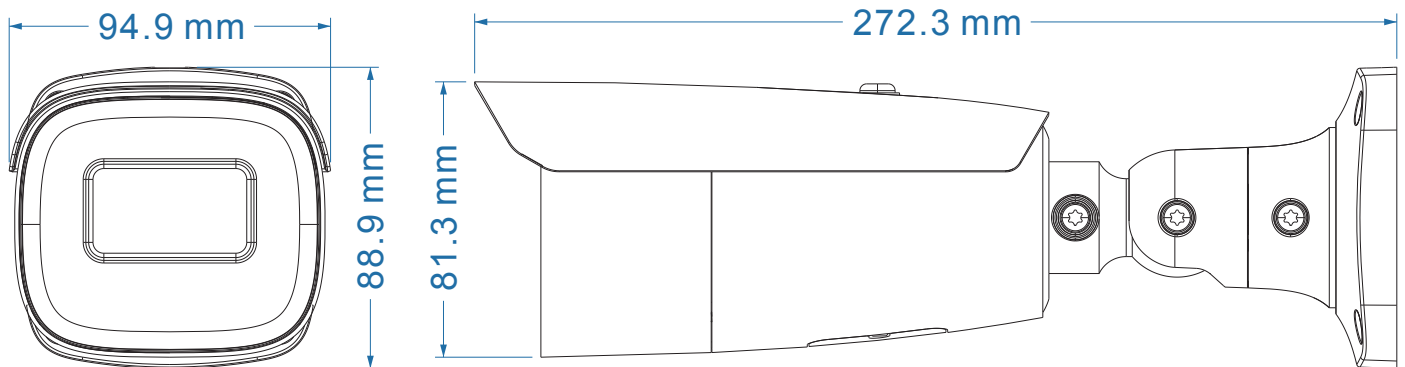

Specifications

GENERAL	
Weight (net)	Approx.0.93KG
Installation	Ceiling mounting Wall mounting
Certificate	EMC: EN 55032:2015+A11:2020 EN 55035:2017+A11:2020 Safety: EN IEC 62368-1:2020+A11:2020 RoHS: 2011/65/EU

Appearance

Optional Accesories

Mount Bracket

Disclaimer:

Panasonic accepts no responsibility or liability for the performance of the network, nor for any third-party products used in conjunction with this system. Product dimensions and masses are approximate. Specifications are subject to change without notice.