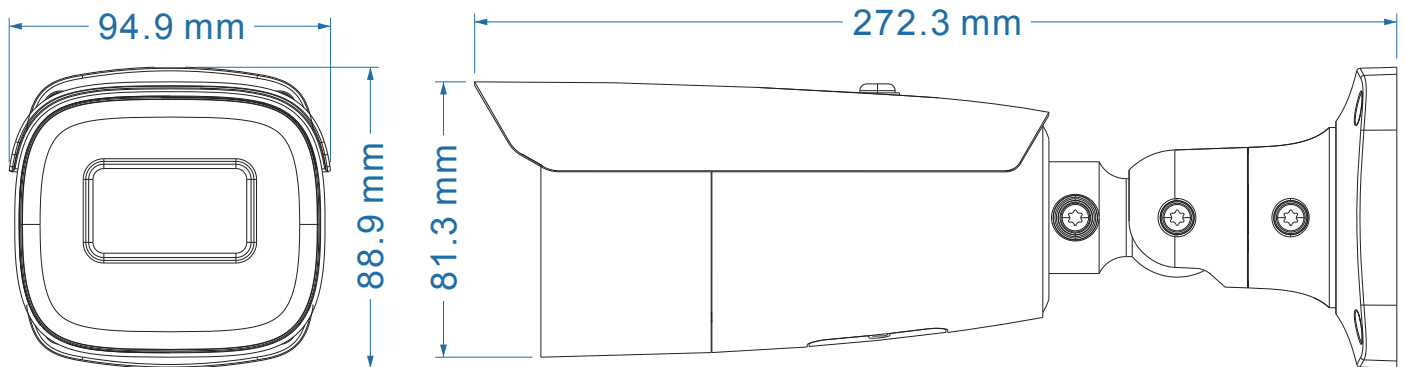

Specifications

GENERAL	
Weight (net)	Approx.1.04KG
Installation	Ceiling mounting Wall mounting
Certificate	EMC: EN 55032:2015+A11:2020 EN 55035:2017+A11:2020 Safety: EN IEC 62368-1:2020+A11:2020 RoHS: 2011/65/EU

Appearance

Optional Accesories

Mount Bracket

PM-YH0302-W
Junction box alu-
minium, Base part

PM-YH0302-W+
PM-YZJ0601-W
Corner Mount
Bracket

Disclaimer:

Panasonic accepts no responsibility or liability for the performance of the network, nor for any third-party products used in conjunction with this system. Product dimensions and masses are approximate. Specifications are subject to change without notice.