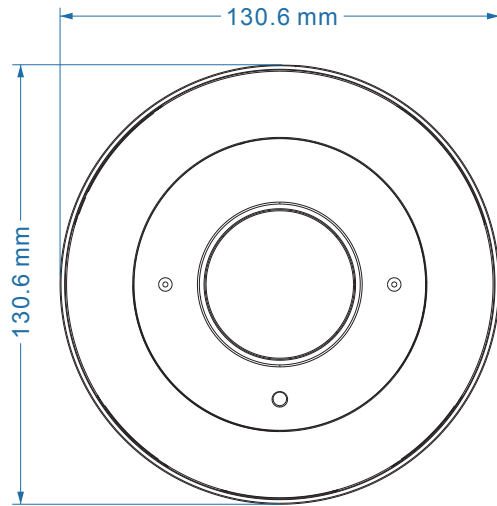

Appearance

Optional Accesories

Mount Bracket

PM-YH0206-W
Junction box

PM-YZJ0409-W
Wall mount, Fisheye
camera

Disclaimer:

Panasonic accepts no responsibility or liability for the performance of the network, nor for any third-party products used in conjunction with this system. Product dimensions and masses are approximate. Specifications are subject to change without notice.