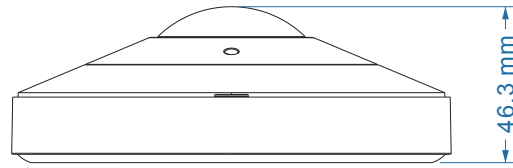

Appearance

Optional Accesories

Mount Bracket

PM-YH0206-W
Junction box

PM-YZJ0409-W
Wall mount, Fisheye
camera

Disclaimer:

Panasonic accepts no responsibility or liability for the performance of the network, nor for any third-party products used in conjunction with this system. Product dimensions and masses are approximate. Specifications are subject to change without notice.