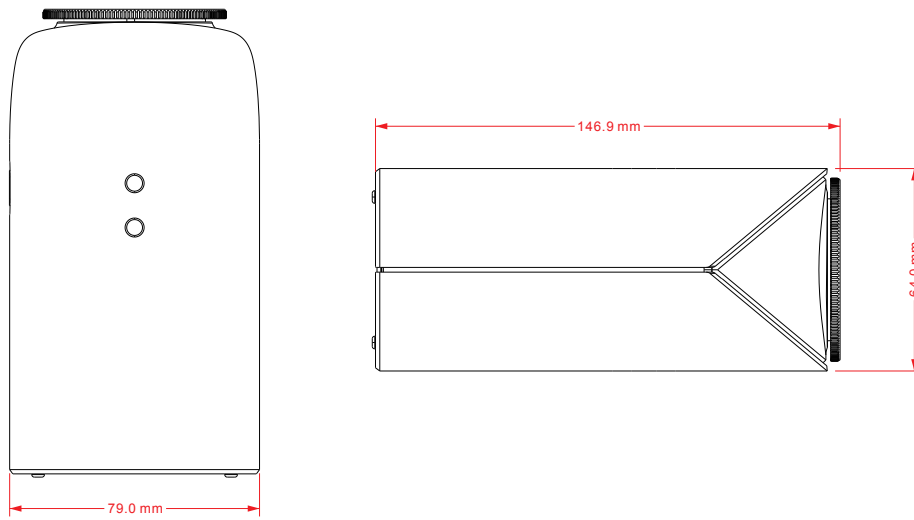

Appearance

Optional Accesories

Mount Bracket

PM-YZJ0105-W
Wall mount bracket,
Box camera

Disclaimer:

Panasonic accepts no responsibility or liability for the performance of the network, nor for any third-party products used in conjunction with this system. Product dimensions and masses are approximate. Specifications are subject to change without notice.