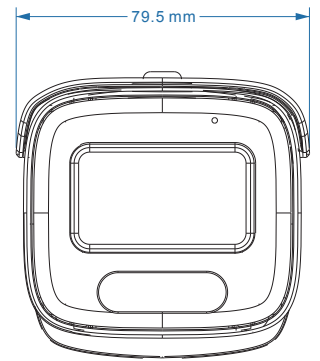

Appearance

Optional Accesories

Mount Bracket

PM-YH0103-W
Junction box

PM-YH0104-W
Junction box

PM-YH0301-W
Junction box

Disclaimer:

Panasonic accepts no responsibility or liability for the performance of the network, nor for any third-party products used in conjunction with this system. Product dimensions and masses are approximate. Specifications are subject to change without notice.