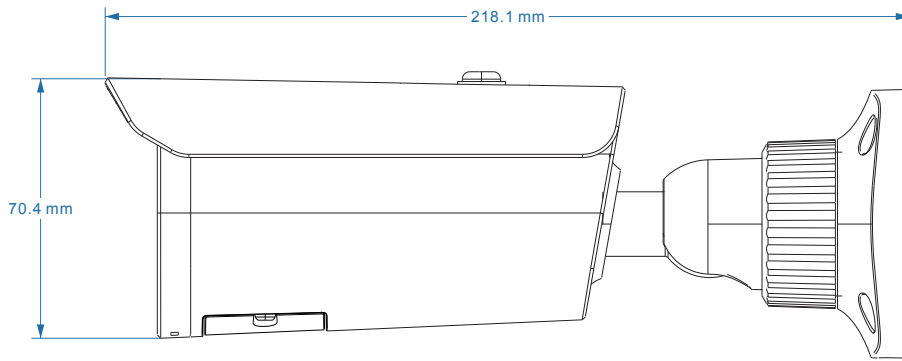

Appearance

Optional Accesories

Mount Bracket

PM-YH0103-W
Junction box

PM-YH0104-W
Junction box

PM-YH0301-W
Junction box

Disclaimer:

Panasonic accepts no responsibility or liability for the performance of the network, nor for any third-party products used in conjunction with this system. Product dimensions and masses are approximate. Specifications are subject to change without notice.