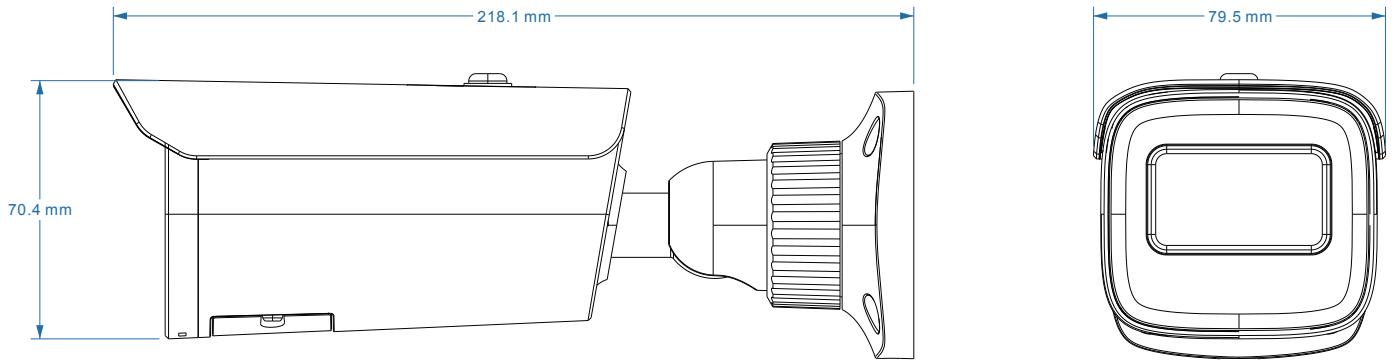

Appearance

Optional Accesories

Mount Bracket

PM-YH0103-W
Junction box

PM-YH0104-W
Junction box

PM-YH0301-W
Junction box

Disclaimer:

Panasonic accepts no responsibility or liability for the performance of the network, nor for any third-party products used in conjunction with this system. Product dimensions and masses are approximate. Specifications are subject to change without notice.