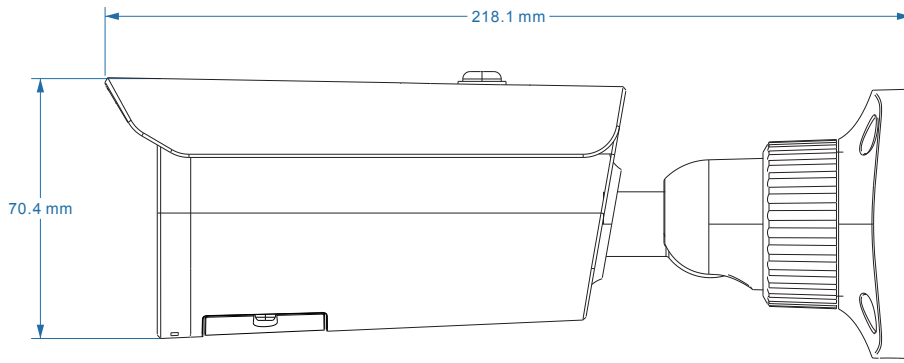

Appearance

Optional Accesories

Mount Bracket

PM-YH0103-W
Junction box

PM-YH0104-W
Junction box

PM-YH0301-W
Junction box

Disclaimer:

Panasonic accepts no responsibility or liability for the performance of the network, nor for any third-party products used in conjunction with this system. Product dimensions and masses are approximate. Specifications are subject to change without notice.