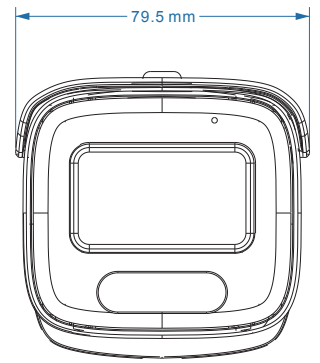

Appearance

Optional Accesories

Mount Bracket

PM-YH0103-W
Junction box

PM-YH0104-W
Junction box

PM-YH0301-W
Junction box

Disclaimer:

Panasonic accepts no responsibility or liability for the performance of the network, nor for any third-party products used in conjunction with this system. Product dimensions and masses are approximate. Specifications are subject to change without notice.